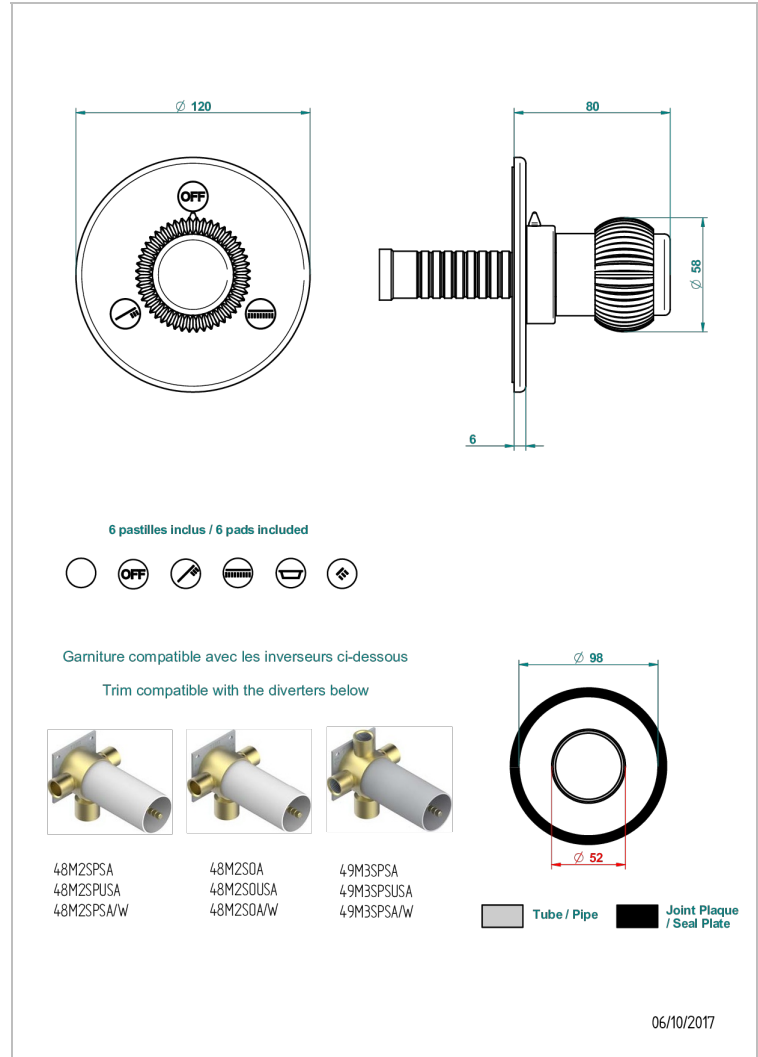

DIPLOMATE ROYALE

U4D-48M2SB

Trim for wall mounted diverter, 2 ways - ref. 48M2 and 3 ways - ref. 49M3

THG[®]
PARIS

CHARACTERISTIC

- Diplome Royale
- Trim for wall mounted diverter, 2 ways - ref. 48M2 and 3 ways - ref. 49M3

RELATED SKU'S

- Ref. G00-48M2SOA Wall mounted 3-way diverter with ceramic cartridge for concealed installation- 1 inlet 3/4" and 2 outlets 1/2" without stop position, without trim
- Ref. G00-48M2SPSA Wall mounted 3-way diverter with ceramic cartridge for concealed installation, 1 inlet 3/4" and 2 outlets 1/2" with stop position, without trim
- Ref. G00-49M3SPSA Wall mounted 4-way diverter with ceramic cartridge for concealed installation- 1 inlet 3/4" and 3 outlets 1/2" with stop position, without trim