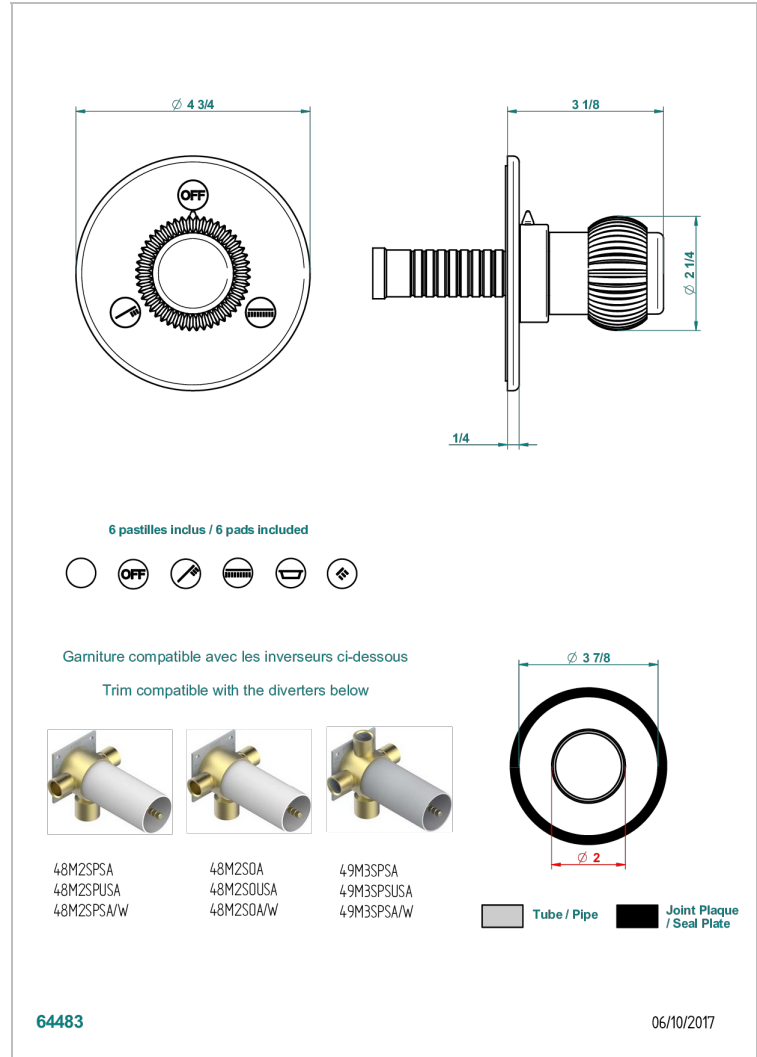

# DIPLOMATE ROYALE

U4D-48M2SB

Trim for wall mounted diverter, 2 ways - ref. 48M2 and 3 ways - ref. 49M3

## CHARACTERISTIC

- Diplome Royale
- Trim for wall mounted diverter, 2 ways - ref. 48M2 and 3 ways - ref. 49M3

## RELATED SKU'S

- Ref. G00-48M2SOA Wall mounted 3-way diverter with ceramic cartridge for concealed installation- 1 inlet 3/4" and 2 outlets 1/2" without stop position, without trim
- Ref. G00-48M2SPSA Wall mounted 3-way diverter with ceramic cartridge for concealed installation, 1 inlet 3/4" and 2 outlets 1/2" with stop position, without trim
- Ref. G00-49M3SPSA Wall mounted 4-way diverter with ceramic cartridge for concealed installation- 1 inlet 3/4" and 3 outlets 1/2" with stop position, without trim