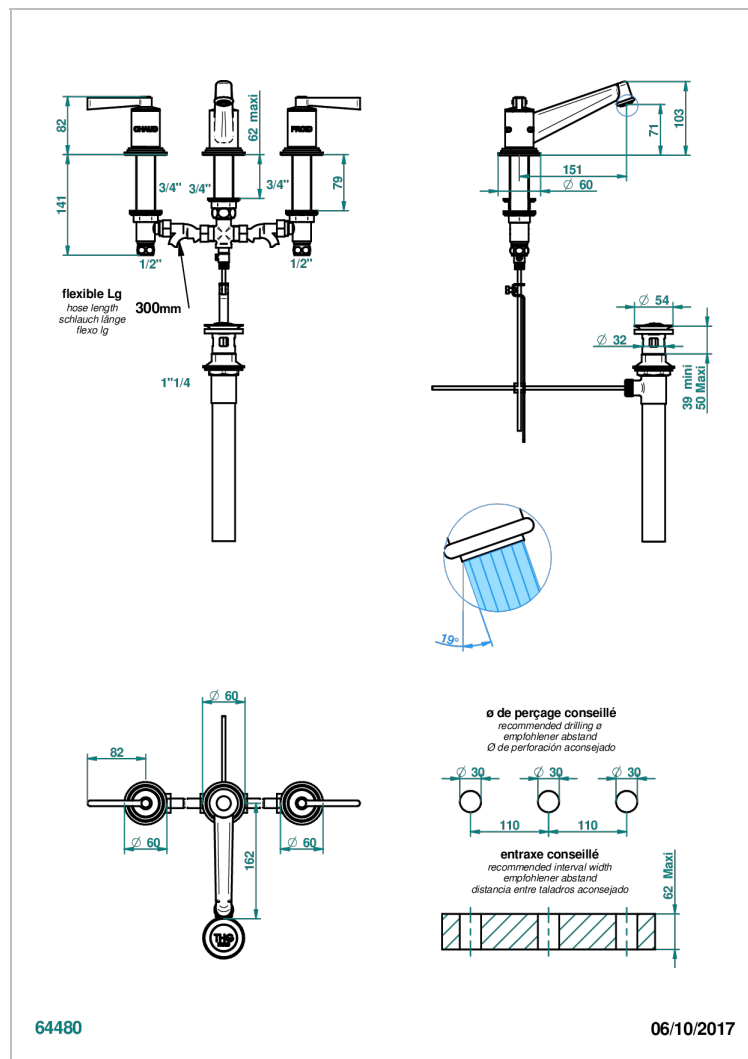

# FAUBOURG PORCELANA NEGRA CON MANETAS

G2M-152M/US

Rim mounted 3-hole basin mixer with waste for marble, high spout

## CARACTERÍSTICAS

- Faubourg porcelana negra con manetas
- Rim mounted 3-hole basin mixer with waste for marble, high spout

Pvd umber - H66  
Pvd umber mate - H67