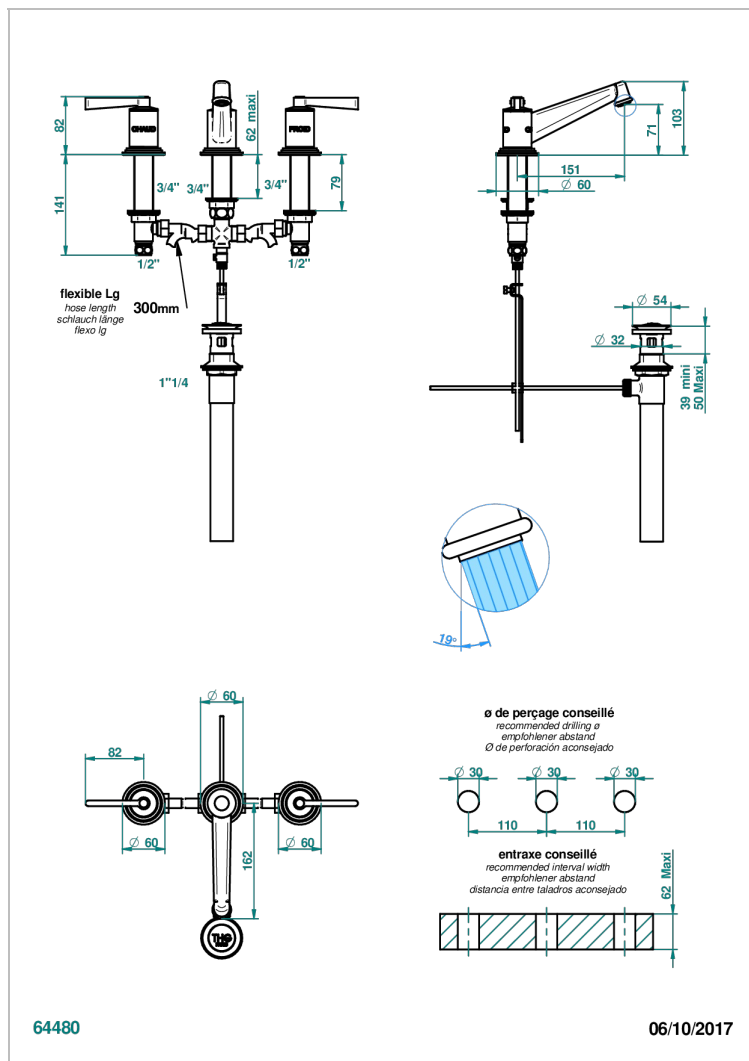

FAUBOURG BLACK PORCELAIN WITH LEVER HANDLES

G2M-152M/US

Widespread lavatory set, high spout with drain for 1 1/4" + countertop

CHARACTERISTIC

- Faubourg Black Porcelain with lever handles
- Widespread lavatory set, high spout with drain for 1 1/4" + countertop