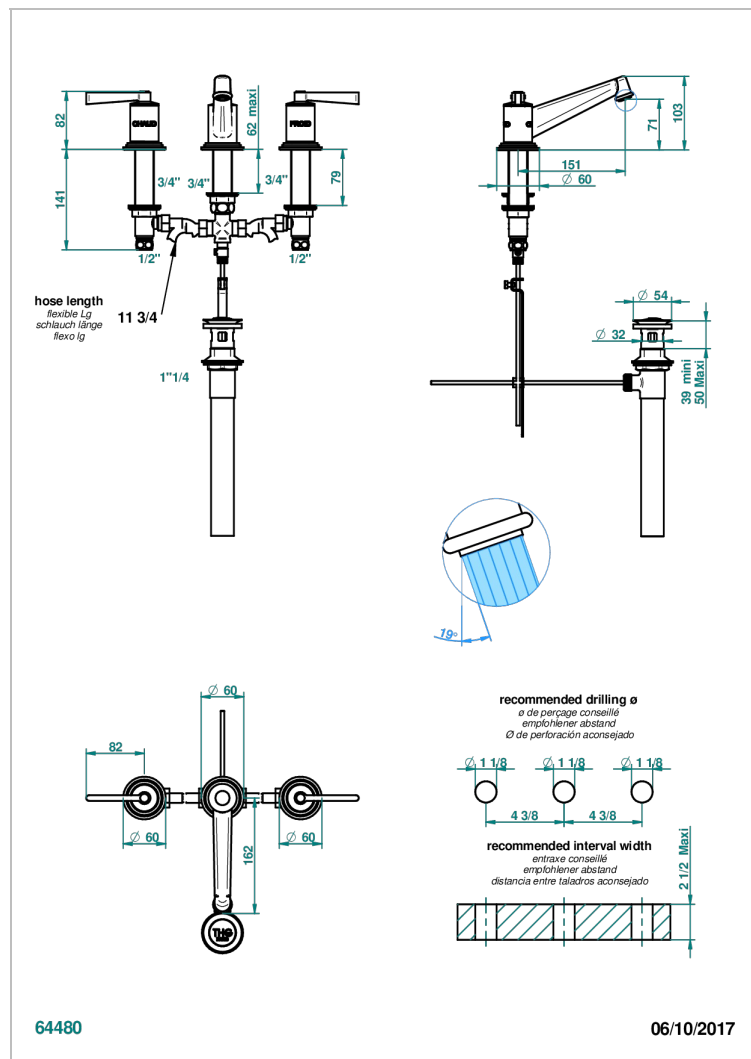

FAUBOURG PORCELANA NEGRA CON MANETAS

THG[®]
PARIS

G2M-152M/US

Rim mounted 3-hole basin mixer with waste for marble, high spout

CARACTERÍSTICAS

- Faubourg porcelana negra con manetas
- Rim mounted 3-hole basin mixer with waste for marble, high spout

Pvd umber - H66
Pvd umber mate - H67