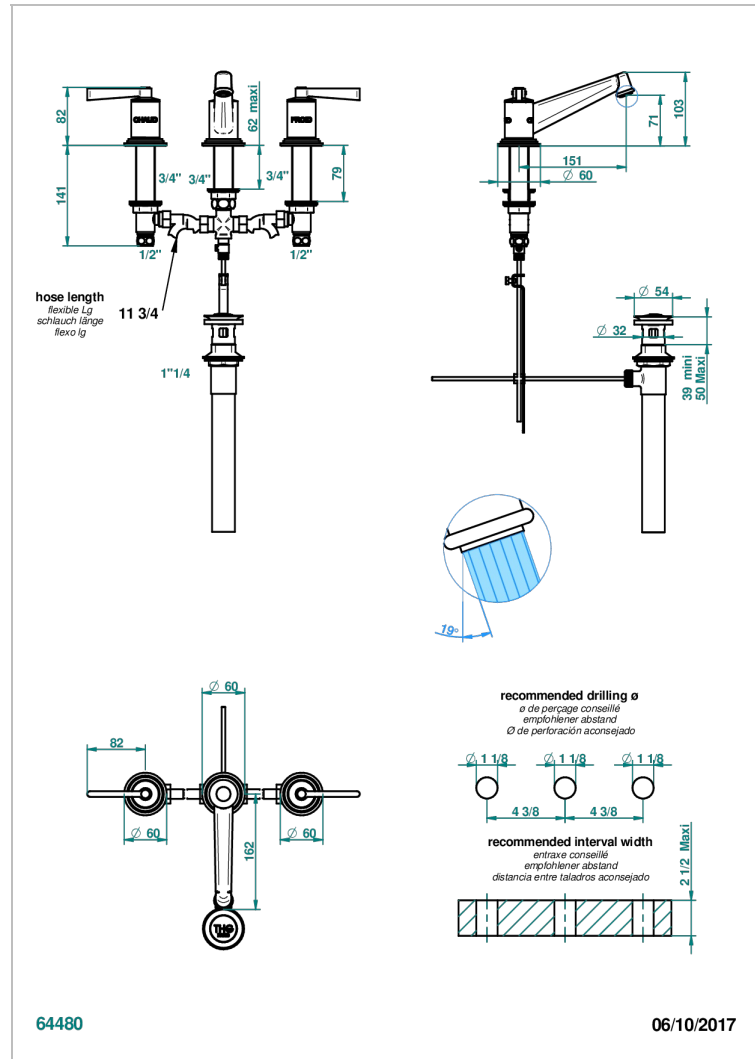

FAUBOURG BLACK PORCELAIN WITH LEVER HANDLES

G2M-152M/US

Widespread lavatory set, high spout with drain for 1 1/4" + countertop

CHARACTERISTIC

- Faubourg Black Porcelain with lever handles
- Widespread lavatory set, high spout with drain for 1 1/4" + countertop