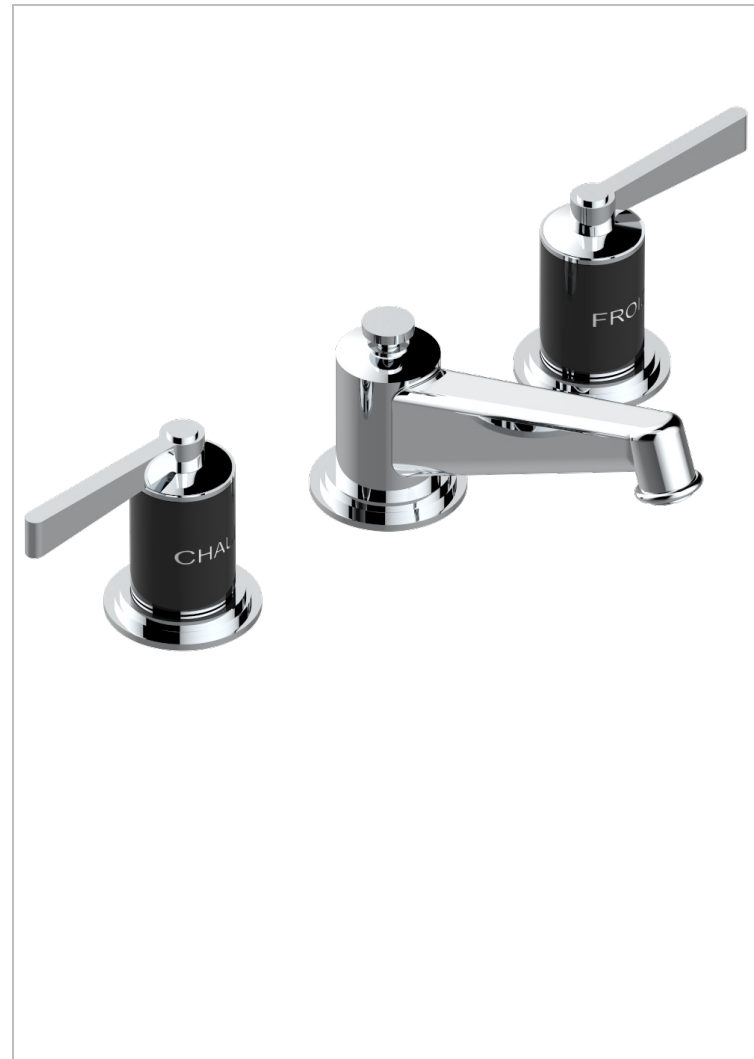

FAUBOURG BLACK PORCELAIN WITH LEVER HANDLES

G2M-152M/US

Widespread lavatory set, high spout with drain for 1 1/4" + countertop

CHARACTERISTIC

- Faubourg Black Porcelain with lever handles
- Widespread lavatory set, high spout with drain for 1 1/4" + countertop

AVAILABLE FINITIONS

Black ceram - D30
Blush PVD - H62
Brass color PVD - H49
Brown bronze color PVD - F33
Chrome polished - A02
Chrome polished / gold polished - G02

Gold color PVD - H52
Gold mat - F07
Gold polished - F01
Graphite PVD - H64
Matt Umber PVD - H67
Matt blush PVD - H60

Matt brass color PVD - H50
Matt brown bronze color PVD - F34
Matt chrome (American satin) - C02
Matt gold color PVD - H53
Matt graphite PVD - H65
Matt nickel (American satin) - C01

Matt nickel color PVD - H56
Natural smoked Brass - A13
Nickel antique / Sovereign - H28
Nickel color PVD - H55
Nickel polished - B01
Soft gold - F30

Soft matt gold - F31
Umber PVD - H66