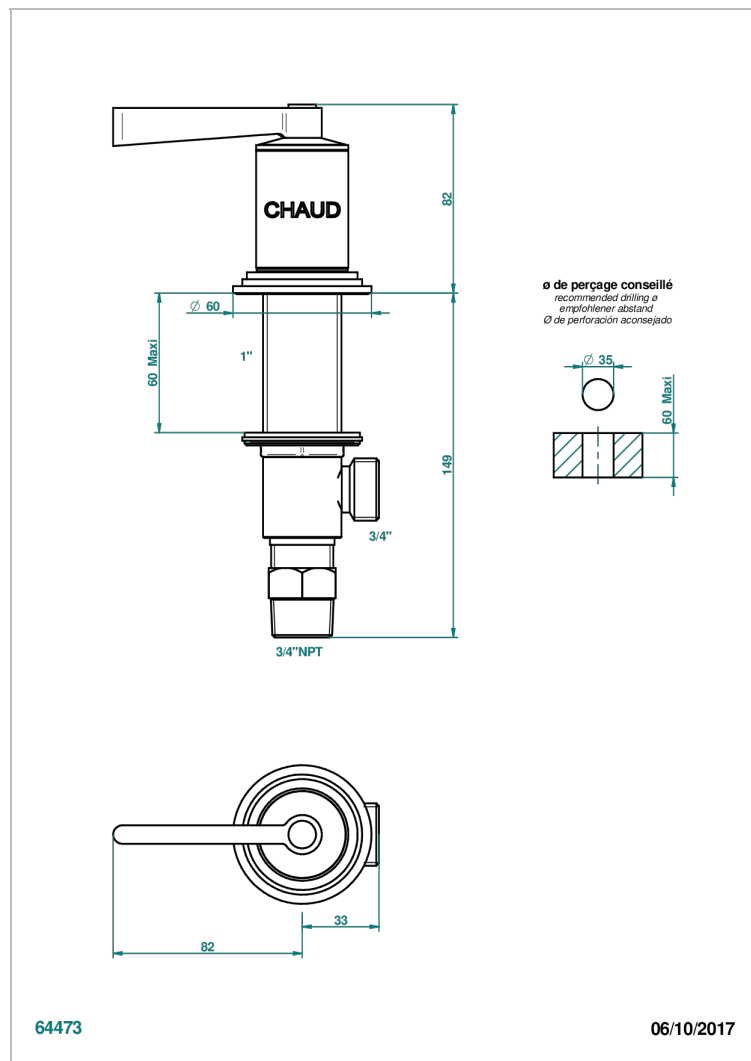

FAUBOURG BLACK PORCELAIN WITH LEVER HANDLES

G2M-36/HUS

3/4" deck valve with trim - Hot

CHARACTERISTIC

- ASME : ASME A112.18.1-2011/CSA B125.1-11

STANDARDS

AVAILABLE FINITIONS

Black ceram - D30