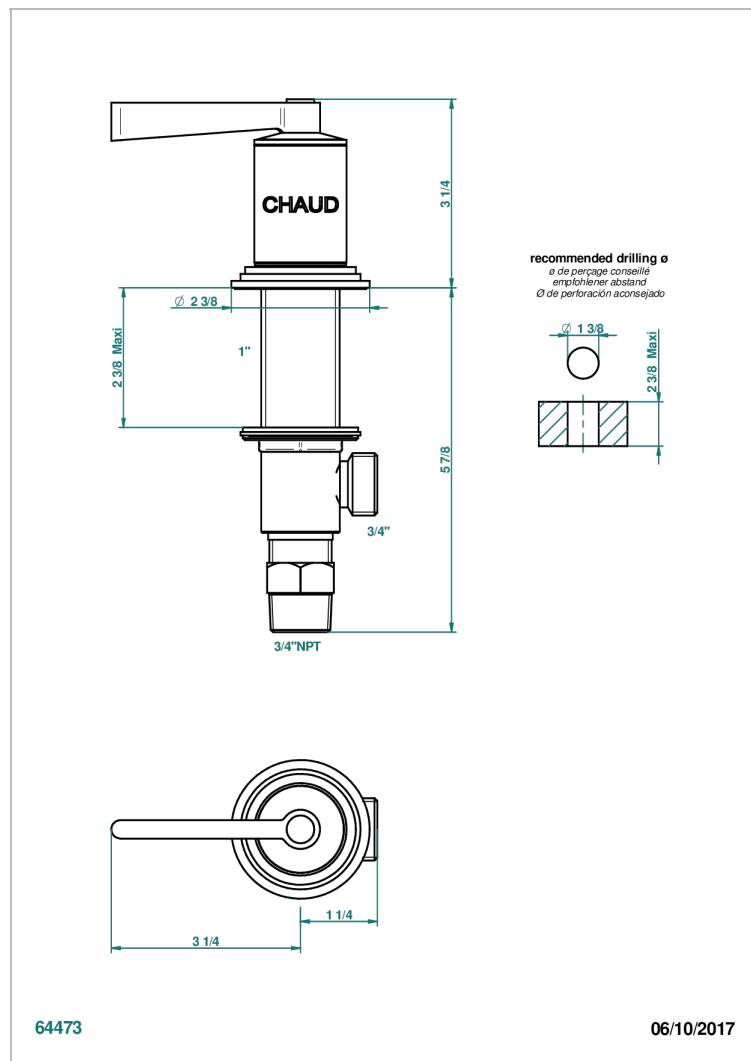

FAUBOURG BLACK PORCELAIN WITH LEVER HANDLES

G2M-36/HUS

3/4" deck valve with trim - Hot

CHARACTERISTIC

- ASME : ASME A112.18.1-2011/CSA B125.1-11

STANDARDS

AVAILABLE FINITIONS

Black ceram - D30
Blush PVD - H62
Brass color PVD - H49
Brown bronze color PVD - F33
Chrome polished - A02
Chrome polished / gold polished - G02