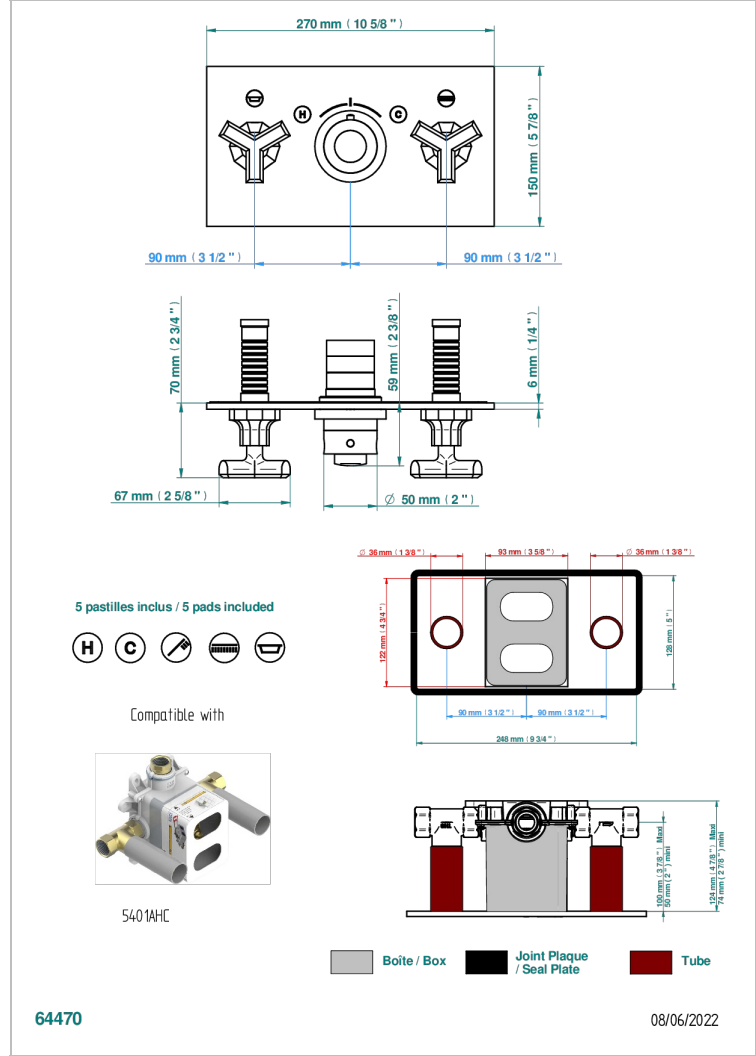

Trim for THG thermostat with 2 valves ref. 5 401AHM/US rough part supplied with fixing box , item to be installed horizontal

### CHARACTERISTIC

- Les Ondes
- Trim for THG thermostat with 2 valves ref. 5 401AHM/US rough part supplied with fixing box , item to be installed horizontal