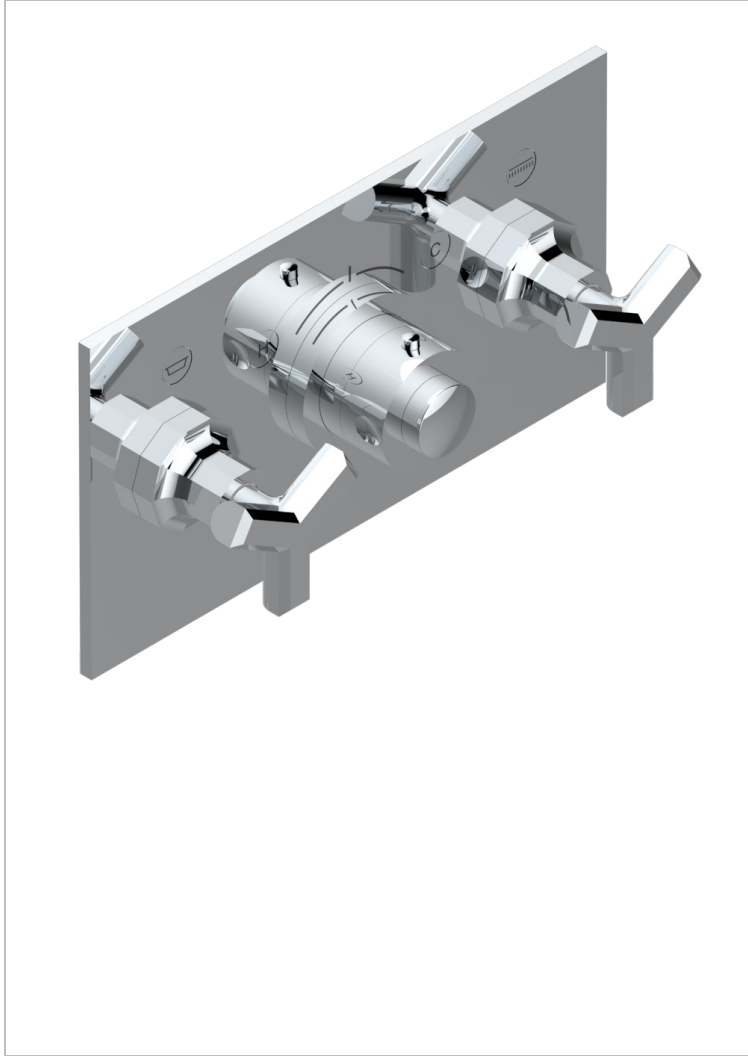

Trim for THG thermostat with 2 valves ref. 5 401AHM/US rough part supplied with fixing box , item to be installed horizontal

### CHARACTERISTIC

- Les Ondes
- Trim for THG thermostat with 2 valves ref. 5 401AHM/US rough part supplied with fixing box , item to be installed horizontal