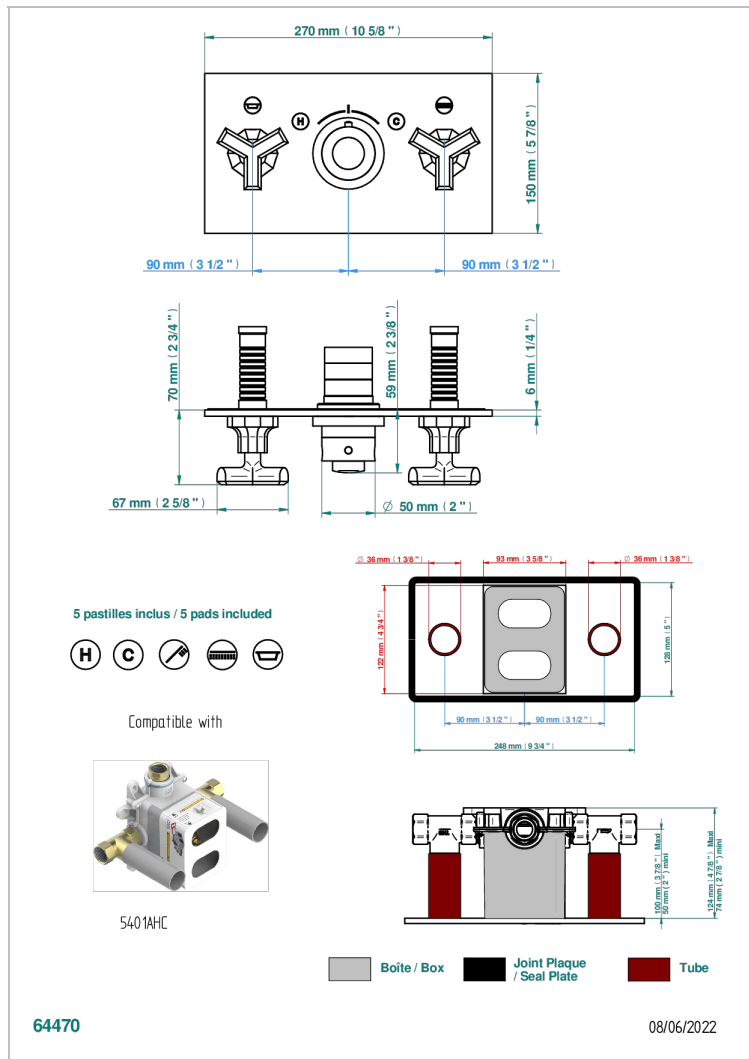

Trim for thermostatic mixer with 2 valves item to be installed horizontal . to adapt on 5 401AHC or 5 401AHM

### CHARACTERISTIC

- Les Ondes
- Trim for thermostatic mixer with 2 valves item to be installed horizontal . to adapt on 5 401AHC or 5 401AHM

### RELATED SKU'S

- Ref. G00-5401AHC 3/4" THG thermostat, 60 l/mn with two valves with wax cartridge delivered with a built-in box, without trim - to be installed horizontal ( for installation with cross handle)
- Ref. G00-5401AHM 3/4" THG thermostat, 60 l/mn with two valves with wax cartridge delivered with a built-in box, without trim - to be installed horizontal ( for installation with lever handle)