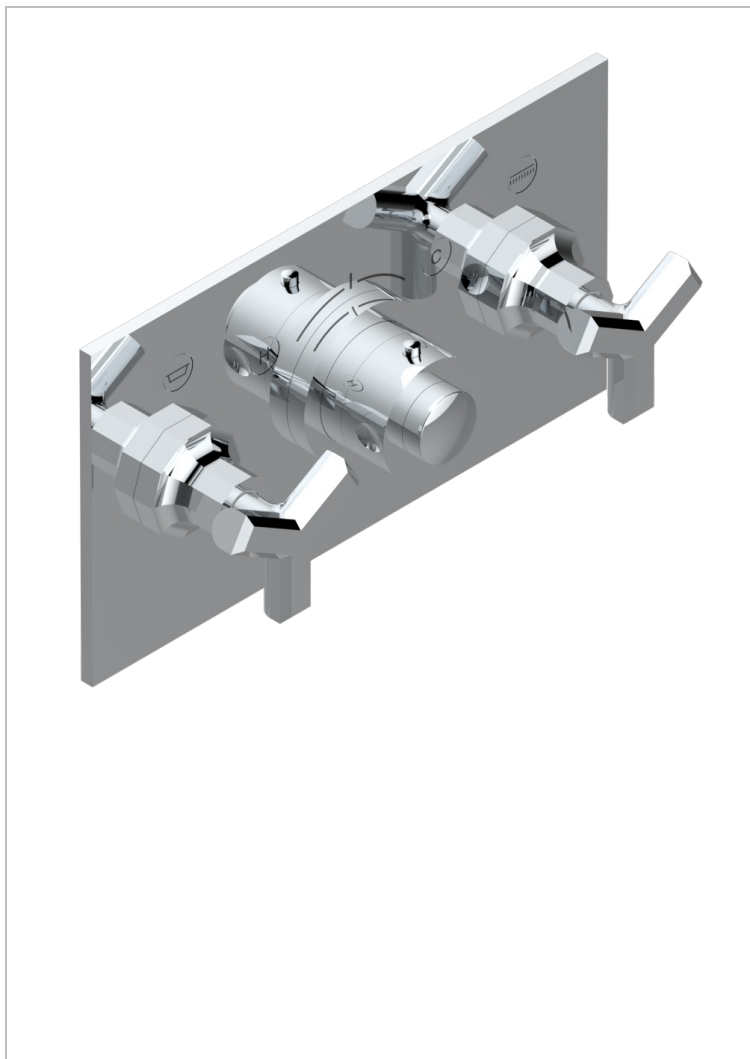

Trim for thermostatic mixer with 2 valves item to be installed horizontal . to adapt on 5 401AHC or 5 401AHM

### CHARACTERISTIC

- Les Ondes
- Trim for thermostatic mixer with 2 valves item to be installed horizontal . to adapt on 5 401AHC or 5 401AHM

### RELATED SKU'S

- Ref. G00-5401AHC 3/4" THG thermostat, 60 l/mn with two valves with wax cartridge delivered with a built-in box, without trim - to be installed horizontal ( for installation with cross handle)
- Ref. G00-5401AHM 3/4" THG thermostat, 60 l/mn with two valves with wax cartridge delivered with a built-in box, without trim - to be installed horizontal ( for installation with lever handle)