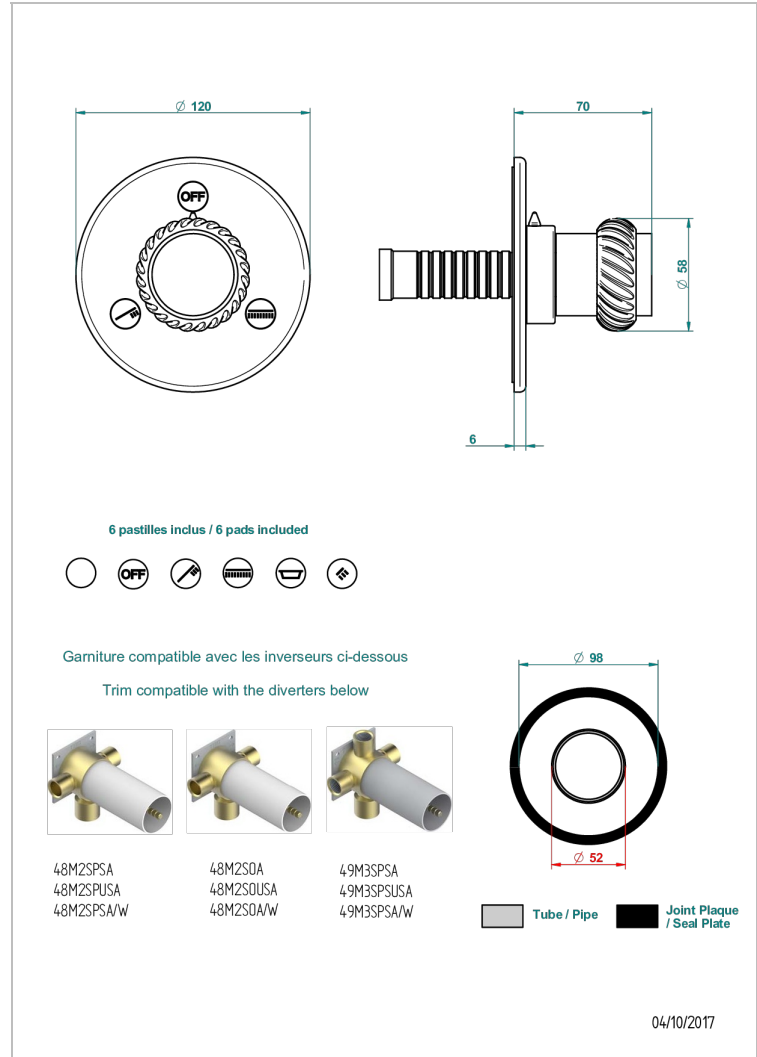

DIPLOMATE ROPED RINGS

U4C-48M2SB

Trim for wall mounted diverter - 2 ways ref.48M2 & 3 ways ref.49M3

CHARACTERISTIC

- Diplomate Roped rings
- Trim for wall mounted diverter - 2 ways ref.48M2 & 3 ways ref.49M3

RELATED SKU'S

- Ref. G00-48M2SOUSA Wall mounted 3-way diverter with ceramic cartridge for concealed installation- 1 inlet 3/4" and 2 outlets 1/2" without shared ports no stop position - no trim
- Ref. G00-48M2SPSUSA Wall mounted 3-way diverter with ceramic cartridge for concealed installation- 1 inlet 3/4" and 2 outlets 1/2" with positive top, no shared ports - no trim
- Ref. G00-49M3SPSUSA Wall mounted 4-way diverter with ceramic cartridge for concealed installation- 1 inlet 3/4" and 3 outlets 1/2" with positive top, no shared ports - no trim