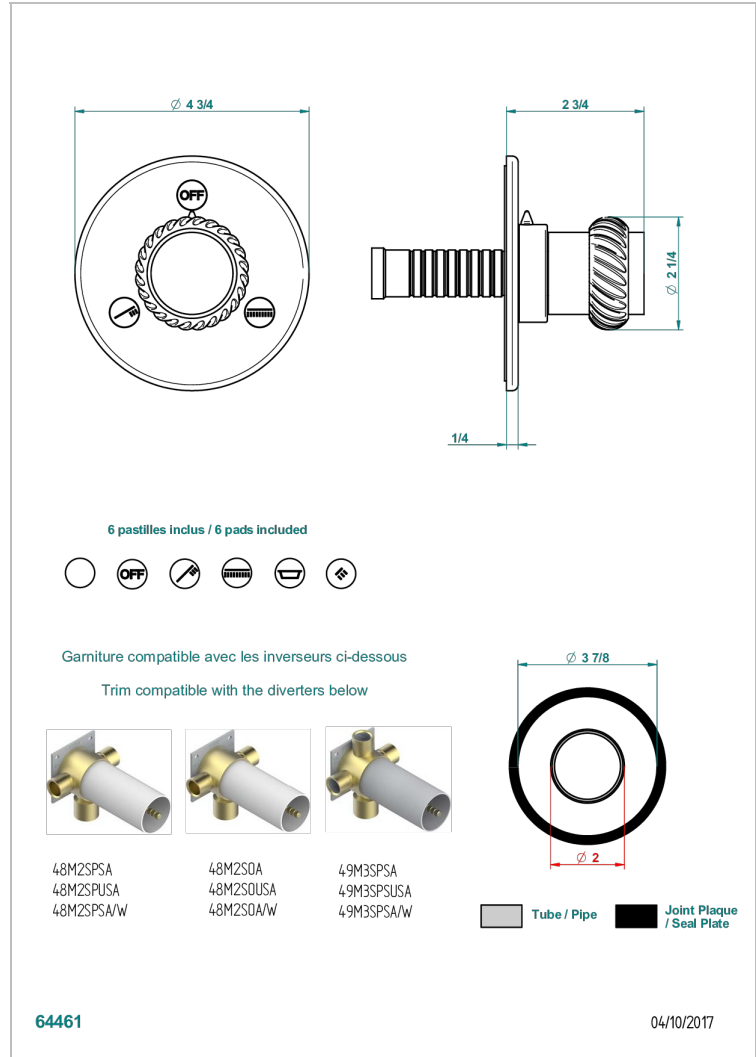

DIPLOMATE ROPED RINGS

U4C-48M2SB

Trim for wall mounted diverter - 2 ways ref.48M2 & 3 ways ref.49M3

CHARACTERISTIC

- Diplomat Roped rings
- Trim for wall mounted diverter - 2 ways ref.48M2 & 3 ways ref.49M3

RELATED SKU'S

- Ref. G00-48M2SOUSA Wall mounted 3-way diverter with ceramic cartridge for concealed installation- 1 inlet 3/4" and 2 outlets 1/2" without shared ports no stop position - no trim
- Ref. G00-48M2SPSUSA Wall mounted 3-way diverter with ceramic cartridge for concealed installation- 1 inlet 3/4" and 2 outlets 1/2" with positive top, no shared ports - no trim
- Ref. G00-49M3SPSUSA Wall mounted 4-way diverter with ceramic cartridge for concealed installation- 1 inlet 3/4" and 3 outlets 1/2" with positive top, no shared ports - no trim