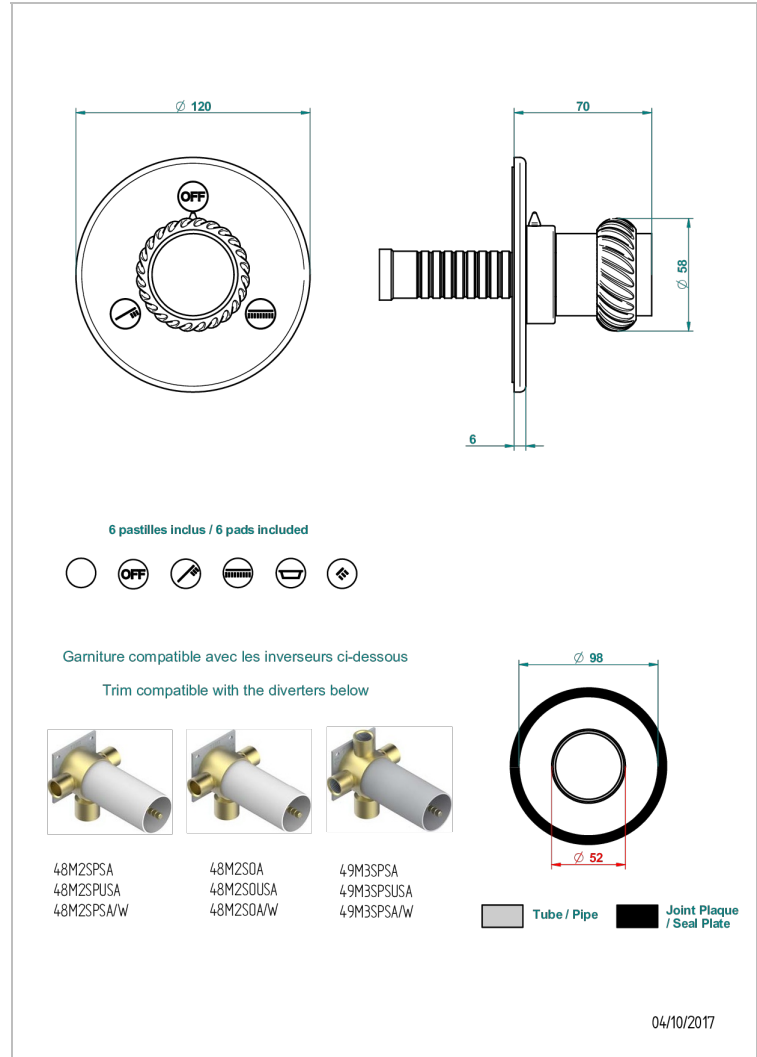

# DIPLOMATE ROPED RINGS

U4C-48M2SB

Trim for wall mounted diverter, 2 ways - ref. 48M2 and 3 ways - ref. 49M3

## CHARACTERISTIC

- Diplomat Roped rings
- Trim for wall mounted diverter, 2 ways - ref. 48M2 and 3 ways - ref. 49M3

## RELATED SKU'S

- Ref. G00-48M2SOA Wall mounted 3-way diverter with ceramic cartridge for concealed installation- 1 inlet 3/4" and 2 outlets 1/2" without stop position, without trim
- Ref. G00-48M2SPSA Wall mounted 3-way diverter with ceramic cartridge for concealed installation, 1 inlet 3/4" and 2 outlets 1/2" with stop position, without trim
- Ref. G00-49M3SPSA Wall mounted 4-way diverter with ceramic cartridge for concealed installation- 1 inlet 3/4" and 3 outlets 1/2" with stop position, without trim