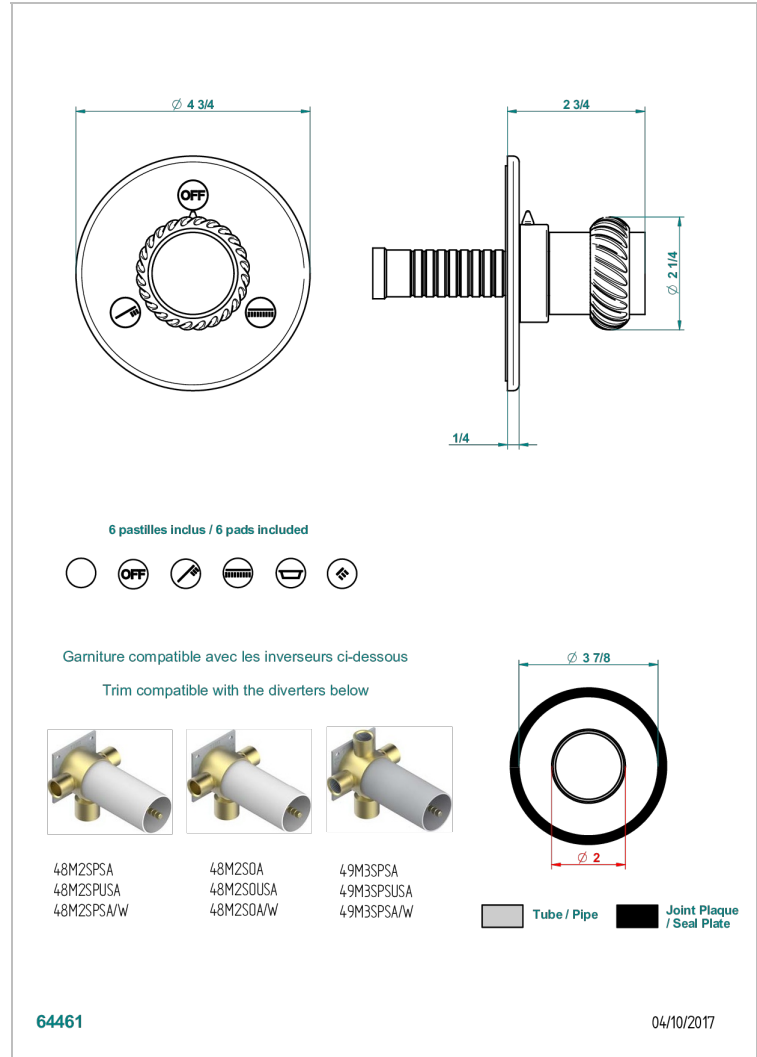

DIPLOMATE ROPED RINGS

U4C-48M2SB

Trim for wall mounted diverter, 2 ways - ref. 48M2 and 3 ways - ref. 49M3

CHARACTERISTIC

- Diplomat Roped rings
- Trim for wall mounted diverter, 2 ways - ref. 48M2 and 3 ways - ref. 49M3

RELATED SKU'S

- Ref. G00-48M2SOA Wall mounted 3-way diverter with ceramic cartridge for concealed installation- 1 inlet 3/4" and 2 outlets 1/2" without stop position, without trim
- Ref. G00-48M2SPSA Wall mounted 3-way diverter with ceramic cartridge for concealed installation, 1 inlet 3/4" and 2 outlets 1/2" with stop position, without trim
- Ref. G00-49M3SPSA Wall mounted 4-way diverter with ceramic cartridge for concealed installation- 1 inlet 3/4" and 3 outlets 1/2" with stop position, without trim