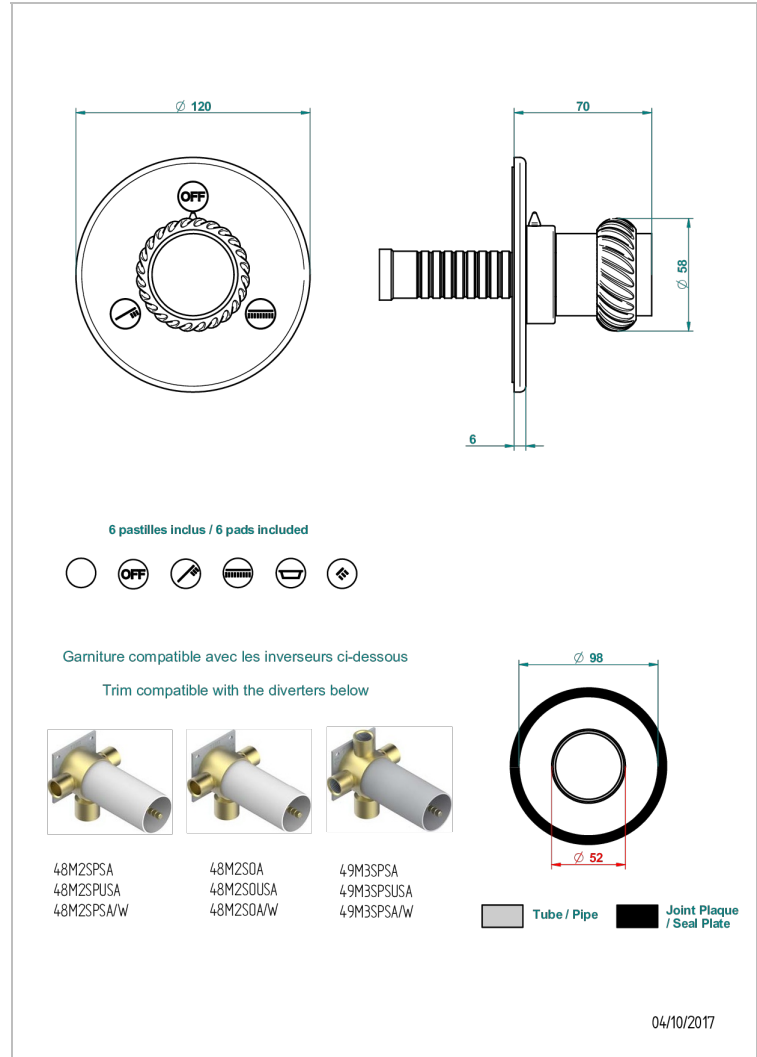

DIPLOMATE ANILLO TRENZADO

U4C-48M2SB

Trim for wall mounted diverter, 2 ways - ref. 48M2 and 3 ways - ref. 49M3

THG[®]
PARIS

CARACTERÍSTICAS

- Diplomate anillo trenzado
- Trim for wall mounted diverter, 2 ways - ref. 48M2 and 3 ways - ref. 49M3

PRODUCTOS RELACIONADOS

- Ref. G00-48M2SOA Wall mounted 3-way diverter with ceramic cartridge for concealed installation- 1 inlet 3/4" and 2 outlets 1/2" without stop position, without trim
- Ref. G00-48M2SPSA Wall mounted 3-way diverter with ceramic cartridge for concealed installation, 1 inlet 3/4" and 2 outlets 1/2" with stop position, without trim
- Ref. G00-49M3SPSA Wall mounted 4-way diverter with ceramic cartridge for concealed installation- 1 inlet 3/4" and 3 outlets 1/2" with stop position, without trim