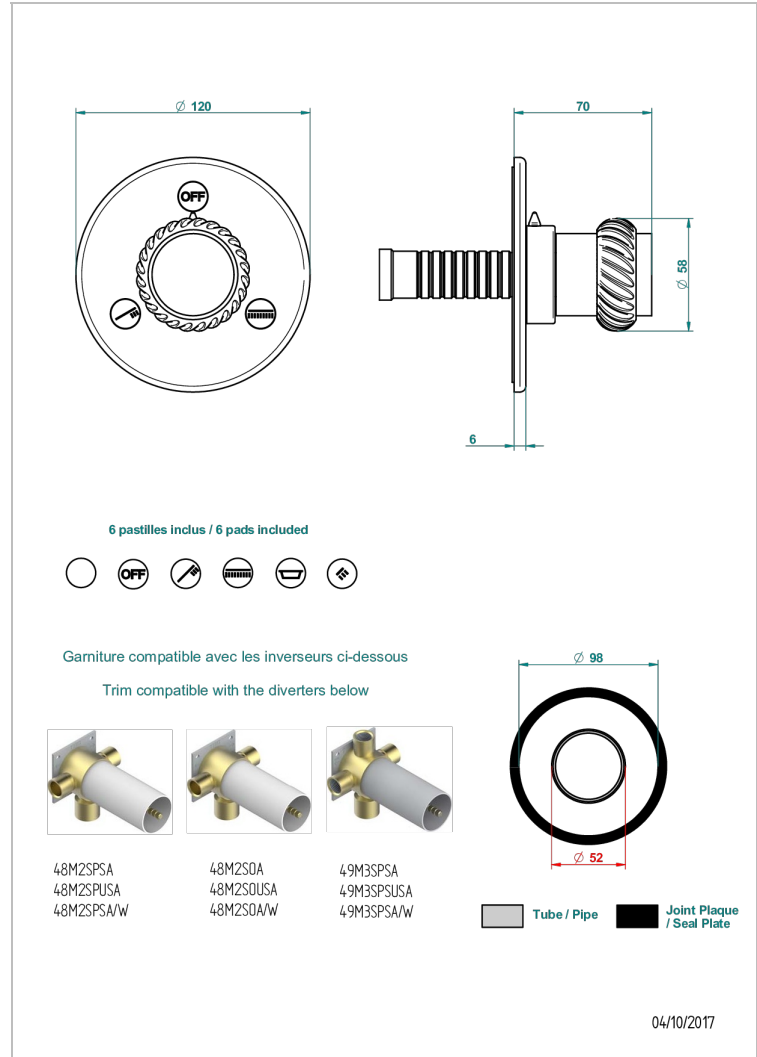

DIPLOMATE ROPED RINGS

U4C-48M2SB

Trim for wall mounted diverter, 2 ways - ref. 48M2 and 3 ways - ref. 49M3

CHARACTERISTIC

- Diplomat Roped rings
- Trim for wall mounted diverter, 2 ways - ref. 48M2 and 3 ways - ref. 49M3

RELATED SKU'S

- Ref. G00-48M2SOA Wall mounted 3-way diverter with ceramic cartridge for concealed installation- 1 inlet 3/4" and 2 outlets 1/2" without stop position, without trim
- Ref. G00-48M2SPSA Wall mounted 3-way diverter with ceramic cartridge for concealed installation, 1 inlet 3/4" and 2 outlets 1/2" with stop position, without trim
- Ref. G00-49M3SPSA Wall mounted 4-way diverter with ceramic cartridge for concealed installation- 1 inlet 3/4" and 3 outlets 1/2" with stop position, without trim