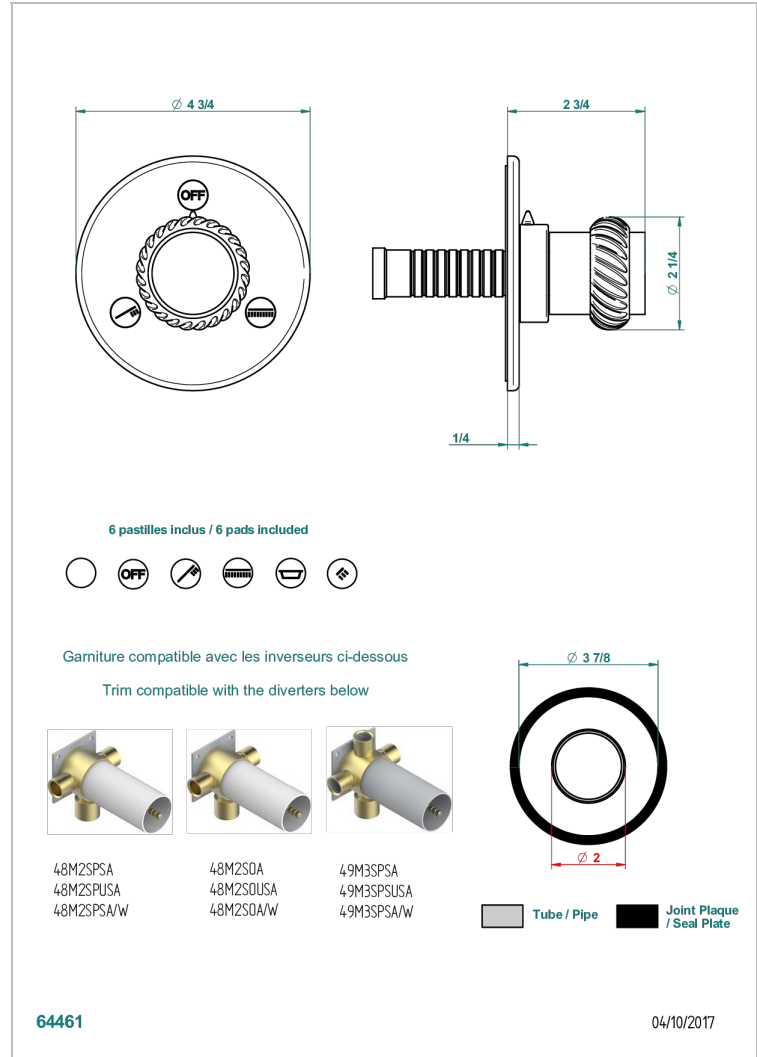

# DIPLOMATE ANILLO TRENZADO

U4C-48M2SB

Trim for wall mounted diverter, 2 ways - ref. 48M2 and 3 ways - ref. 49M3

THG<sup>®</sup>  
PARIS

## CARACTERÍSTICAS

- Diplomate anillo trenzado
- Trim for wall mounted diverter, 2 ways - ref. 48M2 and 3 ways - ref. 49M3

## PRODUCTOS RELACIONADOS

- Ref. G00-48M2SOA Wall mounted 3-way diverter with ceramic cartridge for concealed installation- 1 inlet 3/4" and 2 outlets 1/2" without stop position, without trim
- Ref. G00-48M2SPSA Wall mounted 3-way diverter with ceramic cartridge for concealed installation, 1 inlet 3/4" and 2 outlets 1/2" with stop position, without trim
- Ref. G00-49M3SPSA Wall mounted 4-way diverter with ceramic cartridge for concealed installation- 1 inlet 3/4" and 3 outlets 1/2" with stop position, without trim