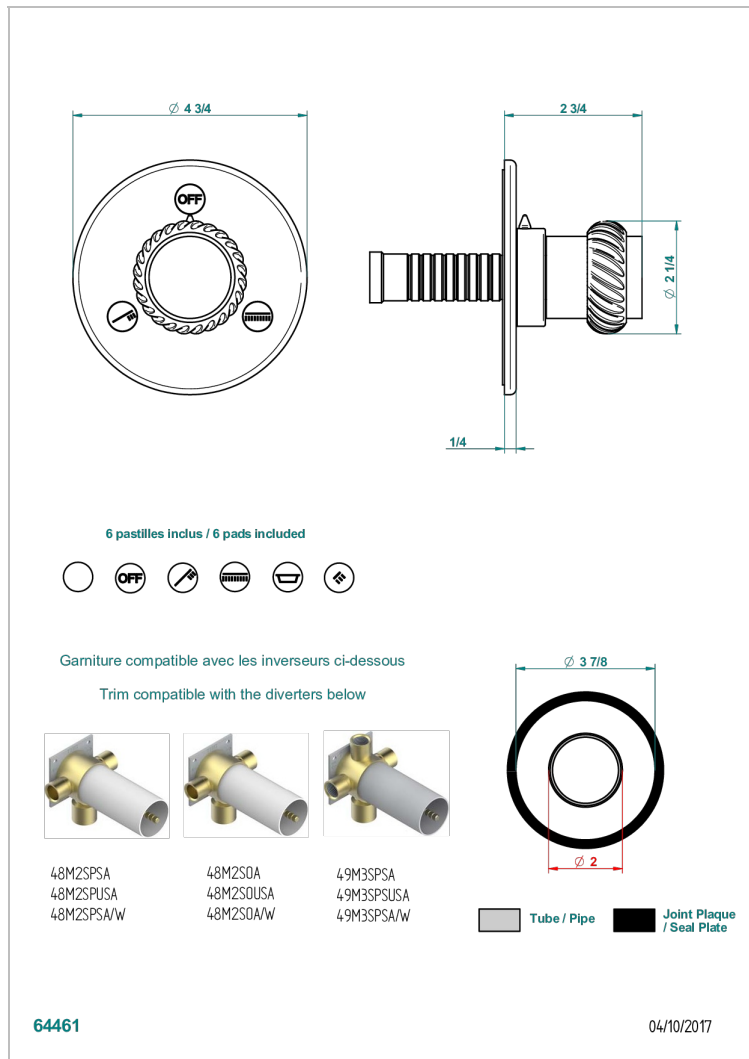

DIPLOMATE ROPED RINGS

U4C-48M2SB

Trim for wall mounted diverter, 2 ways - ref. 48M2 and 3 ways - ref. 49M3

CHARACTERISTIC

- Diplomat Roped rings
- Trim for wall mounted diverter, 2 ways - ref. 48M2 and 3 ways - ref. 49M3

RELATED SKU'S

- Ref. G00-48M2SOA Wall mounted 3-way diverter with ceramic cartridge for concealed installation- 1 inlet 3/4" and 2 outlets 1/2" without stop position, without trim
- Ref. G00-48M2SPSA Wall mounted 3-way diverter with ceramic cartridge for concealed installation, 1 inlet 3/4" and 2 outlets 1/2" with stop position, without trim
- Ref. G00-49M3SPSA Wall mounted 4-way diverter with ceramic cartridge for concealed installation- 1 inlet 3/4" and 3 outlets 1/2" with stop position, without trim