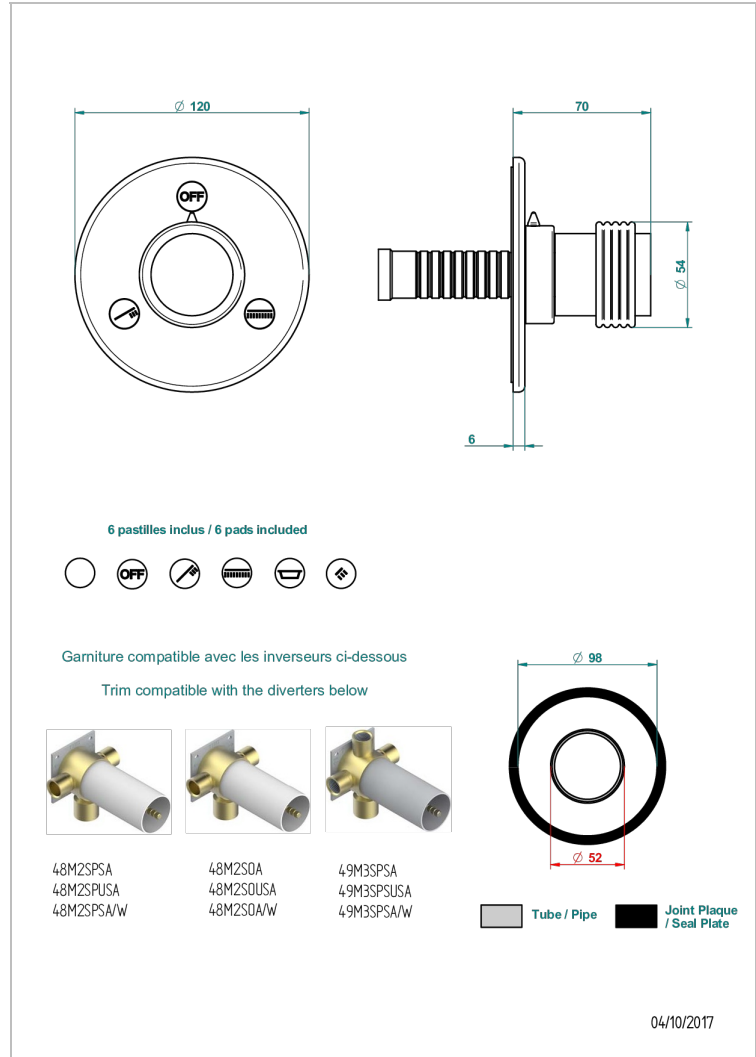

DIPLOMATE GROOVED RINGS

U4B-48M2SB

Trim for wall mounted diverter - 2 ways ref.48M2 & 3 ways ref.49M3

CHARACTERISTIC

- Diplomat Grooved rings
- Trim for wall mounted diverter - 2 ways ref.48M2 & 3 ways ref.49M3

RELATED SKU'S

- Ref. G00-48M2SOUSA Wall mounted 3-way diverter with ceramic cartridge for concealed installation- 1 inlet 3/4" and 2 outlets 1/2" without shared ports no stop position - no trim
- Ref. G00-48M2SPSUSA Wall mounted 3-way diverter with ceramic cartridge for concealed installation- 1 inlet 3/4" and 2 outlets 1/2" with positive top, no shared ports - no trim
- Ref. G00-49M3SPSUSA Wall mounted 4-way diverter with ceramic cartridge for concealed installation- 1 inlet 3/4" and 3 outlets 1/2" with positive top, no shared ports - no trim