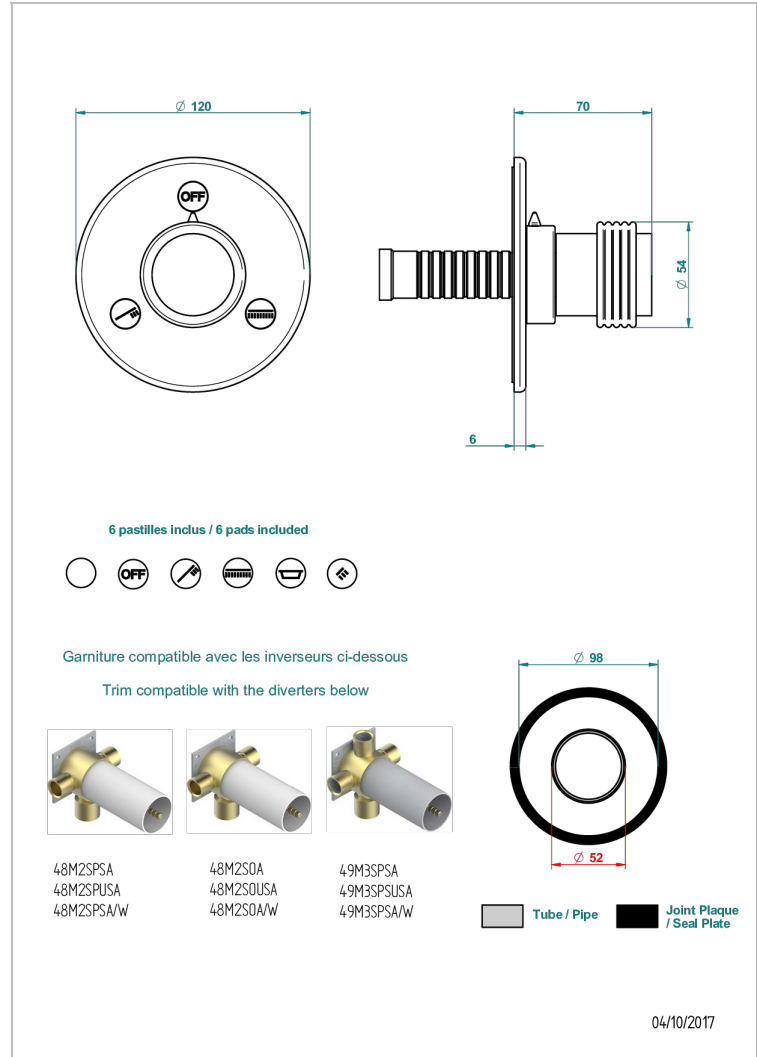

DIPLOMATE GROOVED RINGS

U4B-48M2SB

Trim for wall mounted diverter, 2 ways - ref. 48M2 and 3 ways - ref. 49M3

CHARACTERISTIC

- Diplomate Grooved rings
- Trim for wall mounted diverter, 2 ways - ref. 48M2 and 3 ways - ref. 49M3

RELATED SKU'S

- Ref. G00-48M2SOA Wall mounted 3-way diverter with ceramic cartridge for concealed installation- 1 inlet 3/4" and 2 outlets 1/2" without stop position, without trim
- Ref. G00-48M2SPSA Wall mounted 3-way diverter with ceramic cartridge for concealed installation, 1 inlet 3/4" and 2 outlets 1/2" with stop position, without trim
- Ref. G00-49M3SPSA Wall mounted 4-way diverter with ceramic cartridge for concealed installation- 1 inlet 3/4" and 3 outlets 1/2" with stop position, without trim