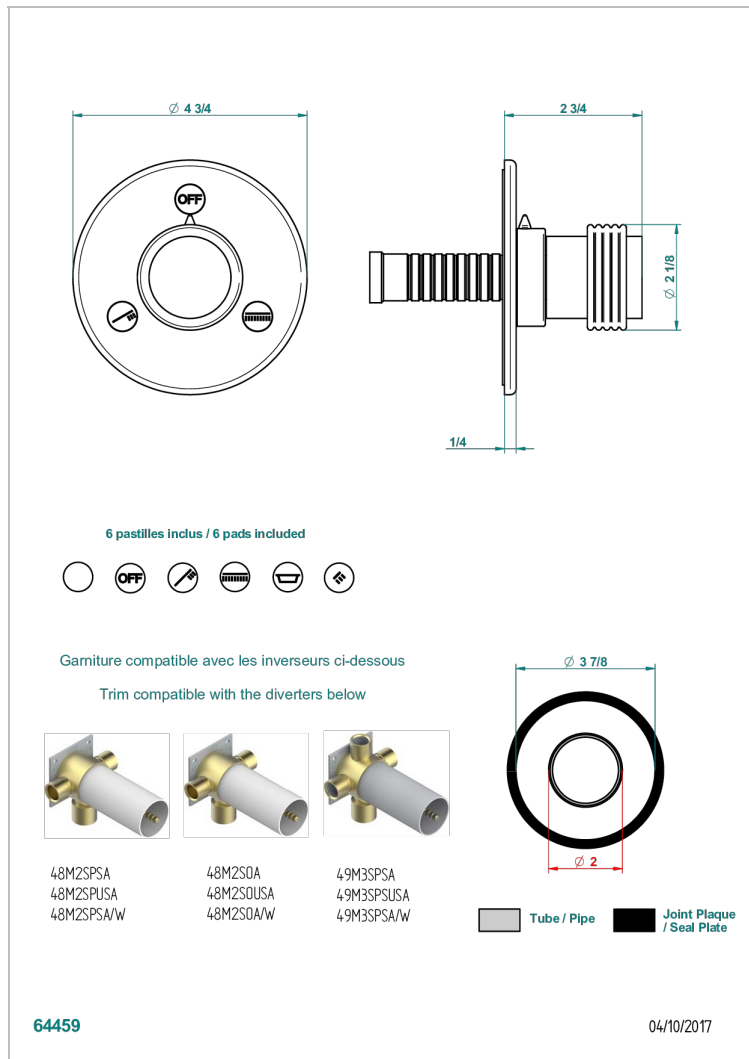

DIPLOMATE GROOVED RINGS

U4B-48M2SB

Trim for wall mounted diverter, 2 ways - ref. 48M2 and 3 ways - ref. 49M3

CHARACTERISTIC

- Diplomat Grooved rings
- Trim for wall mounted diverter, 2 ways - ref. 48M2 and 3 ways - ref. 49M3

RELATED SKU'S

- Ref. G00-48M2SOA Wall mounted 3-way diverter with ceramic cartridge for concealed installation- 1 inlet 3/4" and 2 outlets 1/2" without stop position, without trim
- Ref. G00-48M2SPSA Wall mounted 3-way diverter with ceramic cartridge for concealed installation, 1 inlet 3/4" and 2 outlets 1/2" with stop position, without trim
- Ref. G00-49M3SPSA Wall mounted 4-way diverter with ceramic cartridge for concealed installation- 1 inlet 3/4" and 3 outlets 1/2" with stop position, without trim