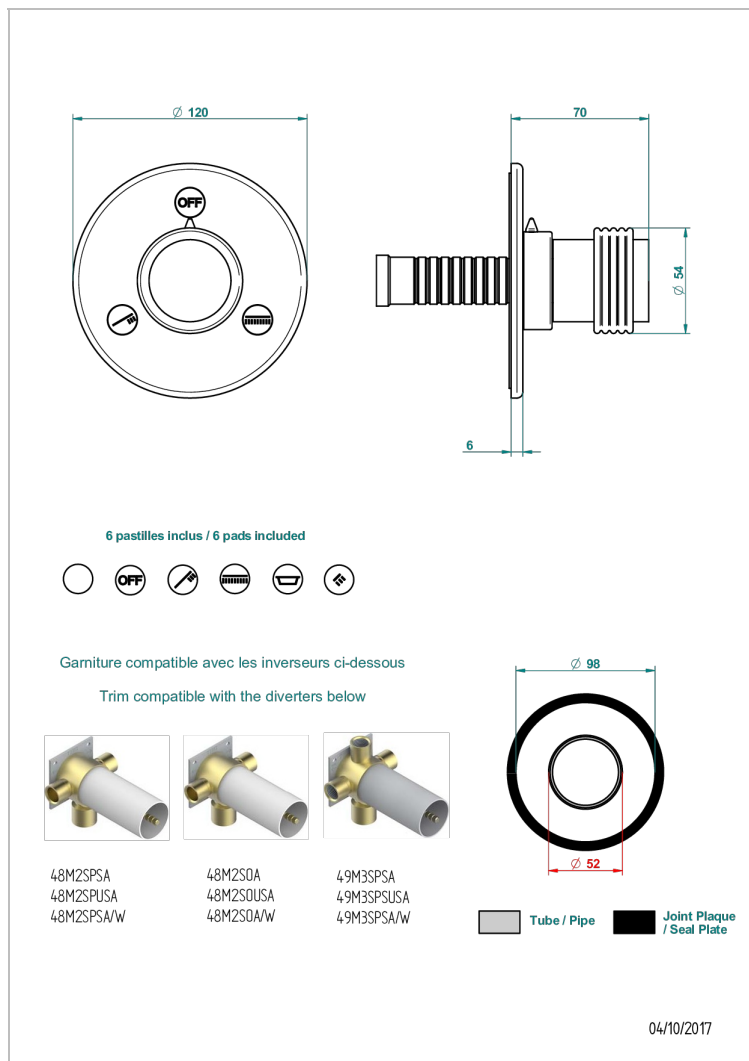

DIPLOMATE GROOVED RINGS

U4B-48M2SB

Trim for wall mounted diverter, 2 ways - ref. 48M2 and 3 ways - ref. 49M3

CHARACTERISTIC

- Diplomat Grooved rings
- Trim for wall mounted diverter, 2 ways - ref. 48M2 and 3 ways - ref. 49M3

RELATED SKU'S

- Ref. G00-48M2SOA Wall mounted 3-way diverter with ceramic cartridge for concealed installation- 1 inlet 3/4" and 2 outlets 1/2" without stop position, without trim
- Ref. G00-48M2SPSA Wall mounted 3-way diverter with ceramic cartridge for concealed installation, 1 inlet 3/4" and 2 outlets 1/2" with stop position, without trim
- Ref. G00-49M3SPSA Wall mounted 4-way diverter with ceramic cartridge for concealed installation- 1 inlet 3/4" and 3 outlets 1/2" with stop position, without trim