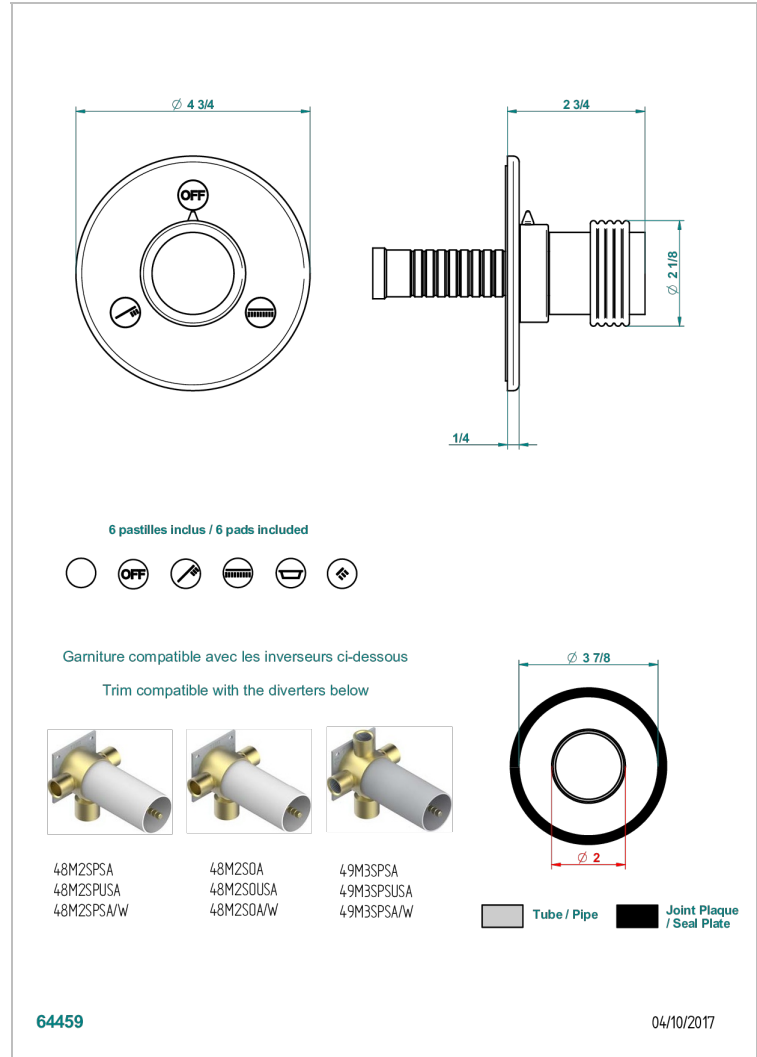

# DIPLOMATE GROOVED RINGS

U4B-48M2SB

Trim for wall mounted diverter, 2 ways - ref. 48M2 and 3 ways - ref. 49M3

## CHARACTERISTIC

- Diplomate Grooved rings
- Trim for wall mounted diverter, 2 ways - ref. 48M2 and 3 ways - ref. 49M3

## RELATED SKU'S

- Ref. G00-48M2SOA Wall mounted 3-way diverter with ceramic cartridge for concealed installation- 1 inlet 3/4" and 2 outlets 1/2" without stop position, without trim
- Ref. G00-48M2SPSA Wall mounted 3-way diverter with ceramic cartridge for concealed installation, 1 inlet 3/4" and 2 outlets 1/2" with stop position, without trim
- Ref. G00-49M3SPSA Wall mounted 4-way diverter with ceramic cartridge for concealed installation- 1 inlet 3/4" and 3 outlets 1/2" with stop position, without trim