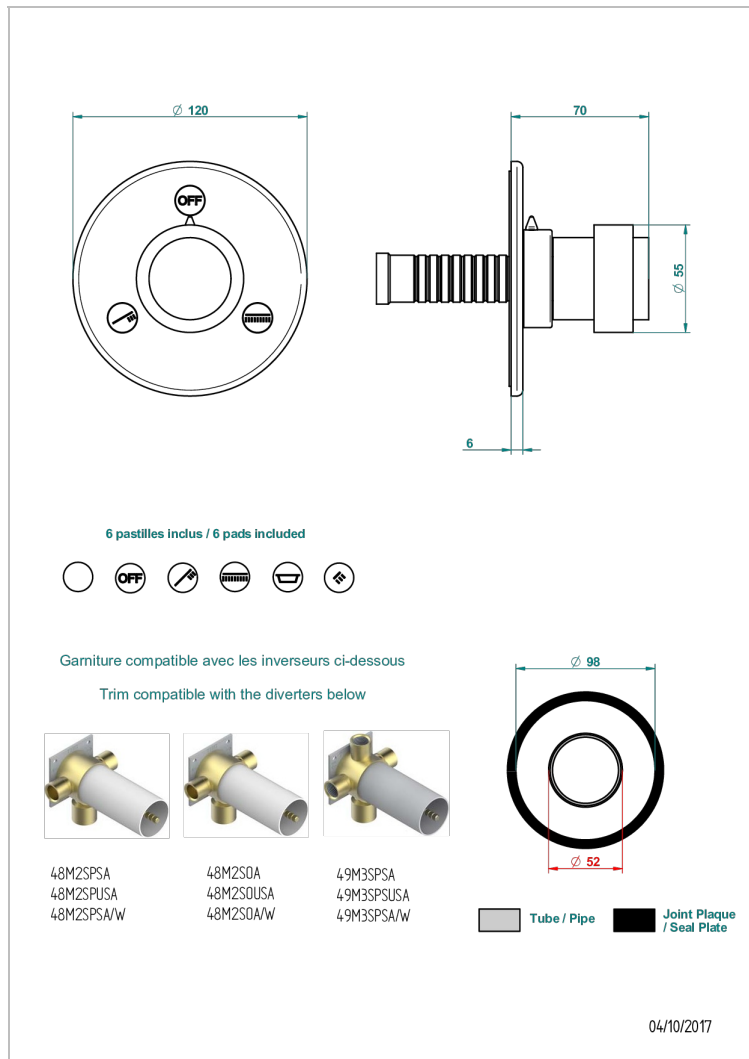

DIPLOMATE SMOOTH RINGS

U4A-48M2SB

Trim for wall mounted diverter - 2 ways ref.48M2 & 3 ways ref.49M3

CHARACTERISTIC

- Diplomat Smooth rings
- Trim for wall mounted diverter - 2 ways ref.48M2 & 3 ways ref.49M3

RELATED SKU'S

- Ref. G00-48M2SOUSA Wall mounted 3-way diverter with ceramic cartridge for concealed installation- 1 inlet 3/4" and 2 outlets 1/2" without shared ports no stop position - no trim
- Ref. G00-48M2SPSUSA Wall mounted 3-way diverter with ceramic cartridge for concealed installation- 1 inlet 3/4" and 2 outlets 1/2" with positive top, no shared ports - no trim
- Ref. G00-49M3SPSUSA Wall mounted 4-way diverter with ceramic cartridge for concealed installation- 1 inlet 3/4" and 3 outlets 1/2" with positive top, no shared ports - no trim