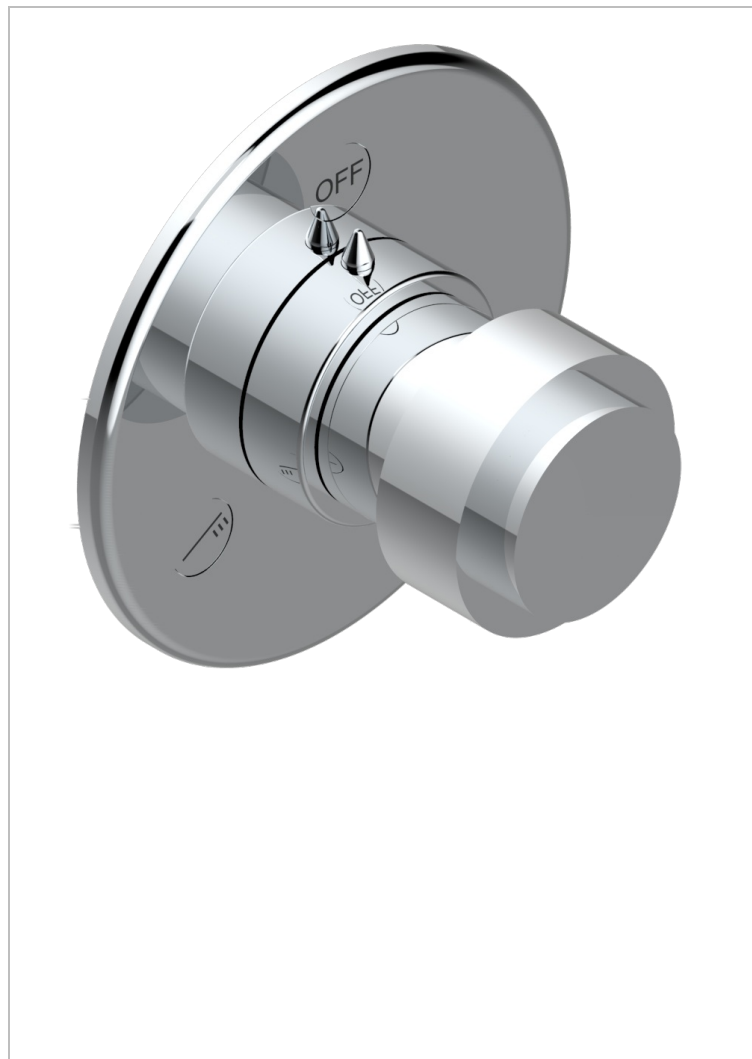

DIPLOMATE SMOOTH RINGS

U4A-48M2SB

Trim for wall mounted diverter - 2 ways ref.48M2 & 3 ways ref.49M3

CHARACTERISTIC

- Diplomat Smooth rings
- Trim for wall mounted diverter - 2 ways ref.48M2 & 3 ways ref.49M3

RELATED SKU'S

- Ref. G00-48M2SOUSA Wall mounted 3-way diverter with ceramic cartridge for concealed installation- 1 inlet 3/4" and 2 outlets 1/2" without shared ports no stop position - no trim
- Ref. G00-48M2SPSUSA Wall mounted 3-way diverter with ceramic cartridge for concealed installation- 1 inlet 3/4" and 2 outlets 1/2" with positive top, no shared ports - no trim
- Ref. G00-49M3SPSUSA Wall mounted 4-way diverter with ceramic cartridge for concealed installation- 1 inlet 3/4" and 3 outlets 1/2" with positive top, no shared ports - no trim