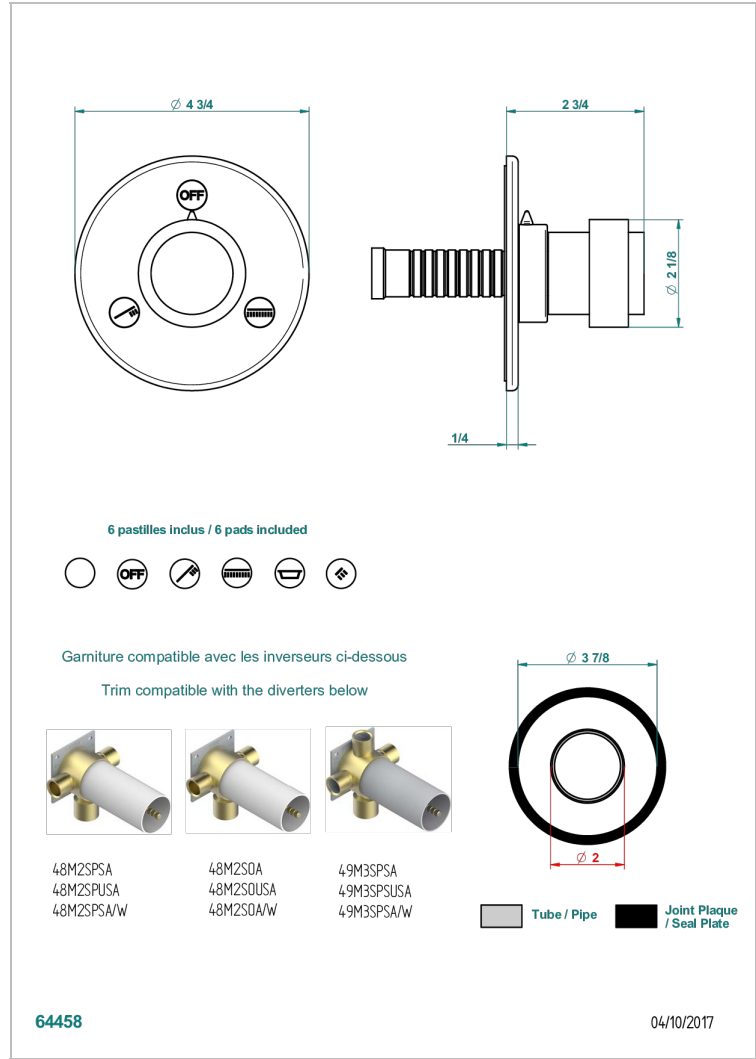

DIPLOMATE SMOOTH RINGS

U4A-48M2SB

Trim for wall mounted diverter - 2 ways ref.48M2 & 3 ways ref.49M3

CHARACTERISTIC

- Diplomate Smooth rings
- Trim for wall mounted diverter - 2 ways ref.48M2 & 3 ways ref.49M3

RELATED SKU'S

- Ref. G00-48M2SOUSA Wall mounted 3-way diverter with ceramic cartridge for concealed installation- 1 inlet 3/4" and 2 outlets 1/2" without shared ports no stop position - no trim
- Ref. G00-48M2SPSUSA Wall mounted 3-way diverter with ceramic cartridge for concealed installation- 1 inlet 3/4" and 2 outlets 1/2" with positive top, no shared ports - no trim
- Ref. G00-49M3SPSUSA Wall mounted 4-way diverter with ceramic cartridge for concealed installation- 1 inlet 3/4" and 3 outlets 1/2" with positive top, no shared ports - no trim