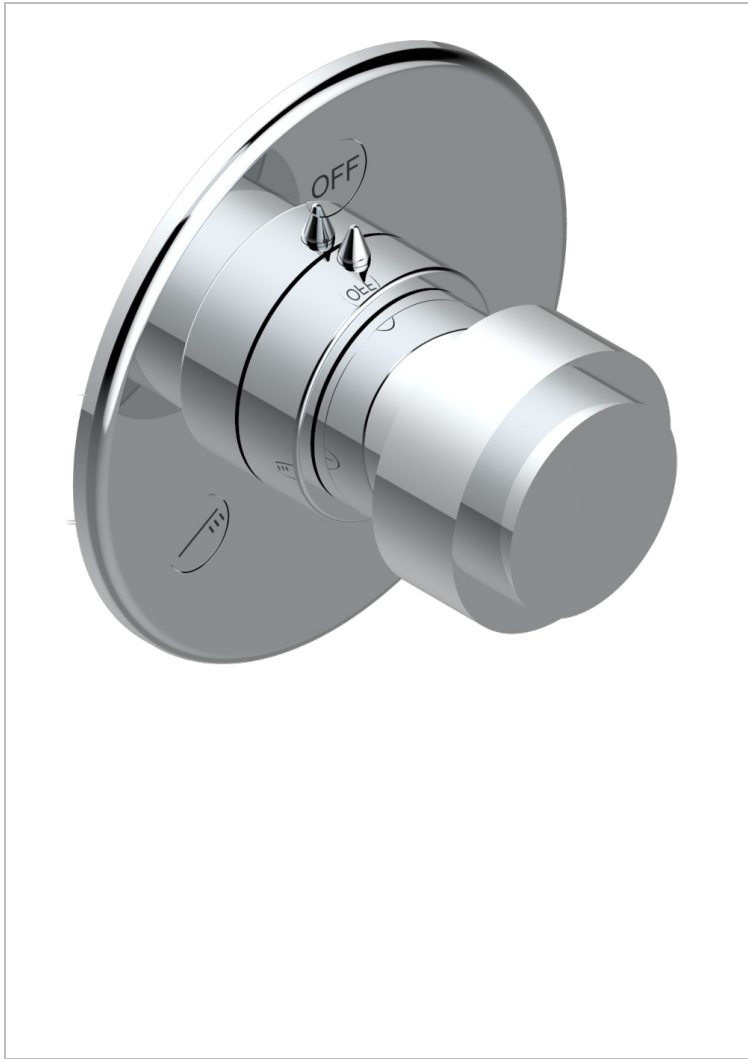

DIPLOMATE SMOOTH RINGS

U4A-48M2SB

Trim for wall mounted diverter - 2 ways ref.48M2 & 3 ways ref.49M3

CHARACTERISTIC

- Diplomate Smooth rings
- Trim for wall mounted diverter - 2 ways ref.48M2 & 3 ways ref.49M3

RELATED SKU'S

- Ref. G00-48M2SOUSA Wall mounted 3-way diverter with ceramic cartridge for concealed installation- 1 inlet 3/4" and 2 outlets 1/2" without shared ports no stop position - no trim
- Ref. G00-48M2SPSUSA Wall mounted 3-way diverter with ceramic cartridge for concealed installation- 1 inlet 3/4" and 2 outlets 1/2" with positive top, no shared ports - no trim
- Ref. G00-49M3SPSUSA Wall mounted 4-way diverter with ceramic cartridge for concealed installation- 1 inlet 3/4" and 3 outlets 1/2" with positive top, no shared ports - no trim