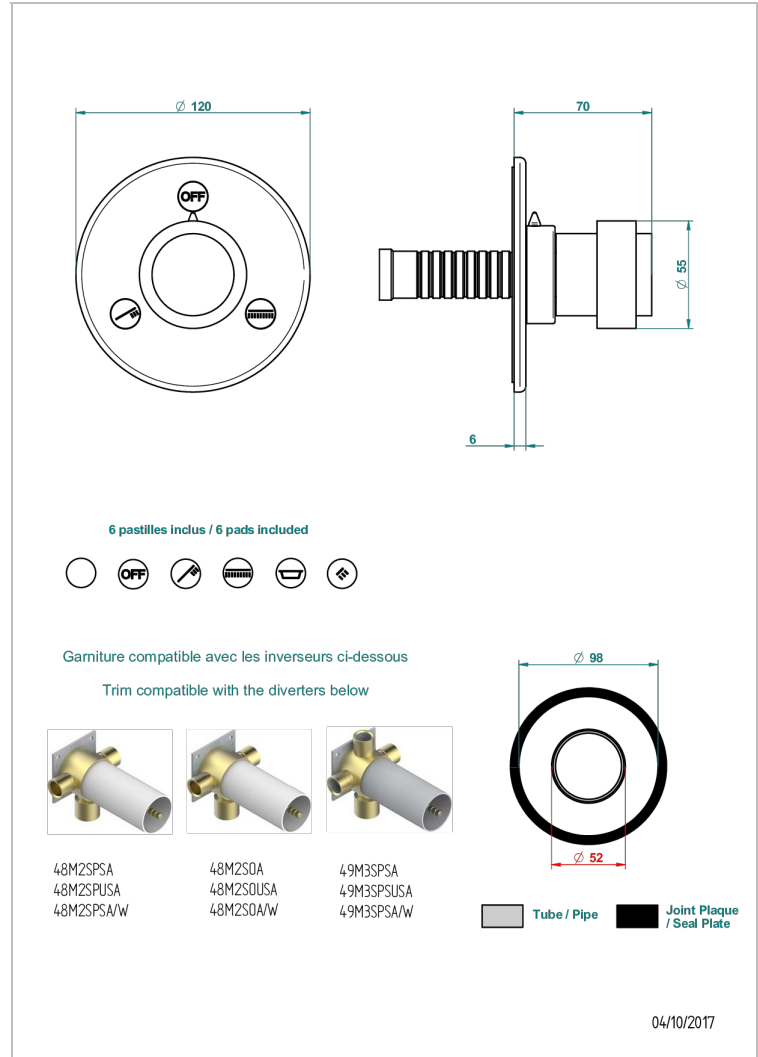

DIPLOMATE ANILLO LISO

U4A-48M2SB

Trim for wall mounted diverter, 2 ways - ref. 48M2 and 3 ways - ref. 49M3

THG[®]
PARIS

CARACTERÍSTICAS

- Diplomate anillo liso
- Trim for wall mounted diverter, 2 ways - ref. 48M2 and 3 ways - ref. 49M3

PRODUCTOS RELACIONADOS

- Ref. G00-48M2SOA Wall mounted 3-way diverter with ceramic cartridge for concealed installation- 1 inlet 3/4" and 2 outlets 1/2" without stop position, without trim
- Ref. G00-48M2SPSA Wall mounted 3-way diverter with ceramic cartridge for concealed installation, 1 inlet 3/4" and 2 outlets 1/2" with stop position, without trim
- Ref. G00-49M3SPSA Wall mounted 4-way diverter with ceramic cartridge for concealed installation- 1 inlet 3/4" and 3 outlets 1/2" with stop position, without trim