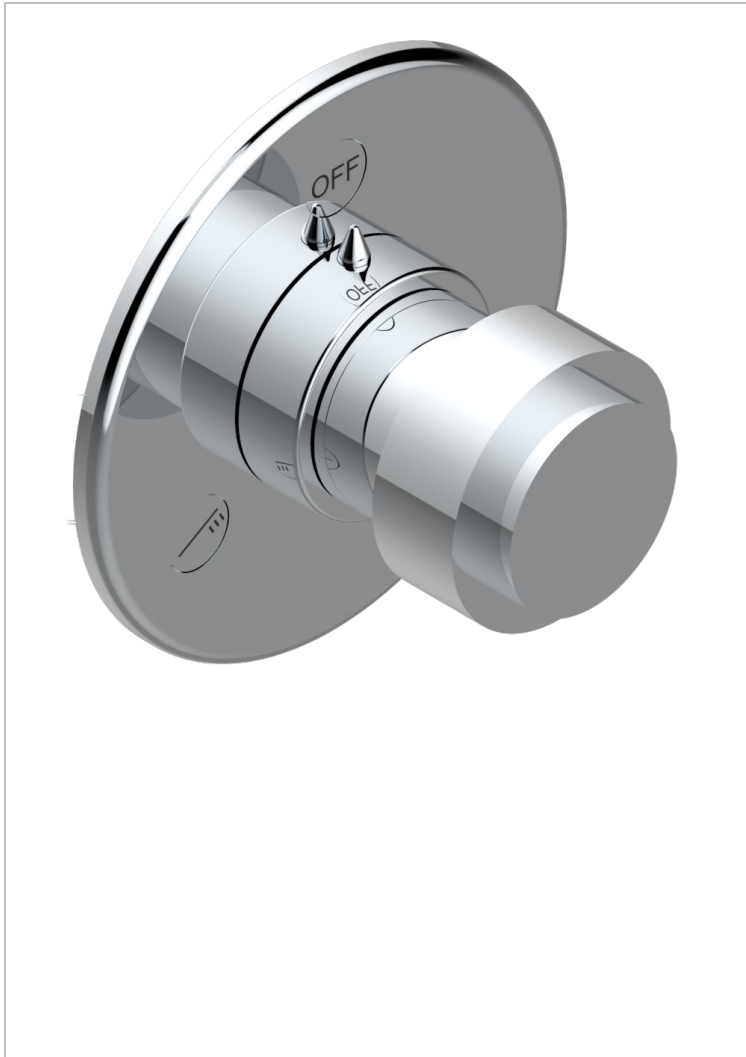

DIPLOMATE ANILLO LISO

U4A-48M2SB

Trim for wall mounted diverter, 2 ways - ref. 48M2 and 3 ways - ref. 49M3

THG[®]
PARIS

CARACTERÍSTICAS

- Diplomate anillo liso
- Trim for wall mounted diverter, 2 ways - ref. 48M2 and 3 ways - ref. 49M3

PRODUCTOS RELACIONADOS

- Ref. G00-48M2SOA Wall mounted 3-way diverter with ceramic cartridge for concealed installation- 1 inlet 3/4" and 2 outlets 1/2" without stop position, without trim
- Ref. G00-48M2SPSA Wall mounted 3-way diverter with ceramic cartridge for concealed installation, 1 inlet 3/4" and 2 outlets 1/2" with stop position, without trim
- Ref. G00-49M3SPSA Wall mounted 4-way diverter with ceramic cartridge for concealed installation- 1 inlet 3/4" and 3 outlets 1/2" with stop position, without trim

ACABADOS DISPONIBLES

Bronce claro - D01
Cerámica negra mate - D30
Cobre viejo mate - H07
Cromo - A02
Cromo / dorado - G02
Cromo mate - C02

Dorado - F01
Dorado mate - F07
Dorado pálido - F30
Dorado pálido mate (sin barniz) - F31
Níquel - B01
Níquel mate - C01