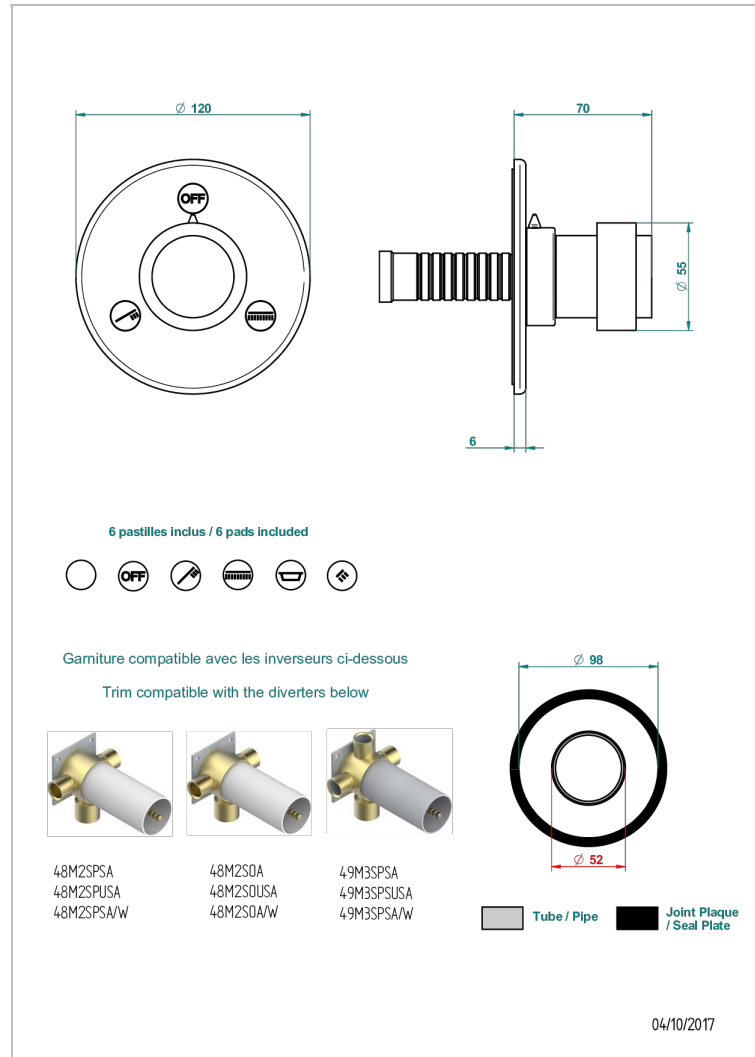

DIPLOMATE SMOOTH RINGS

U4A-48M2SB

Trim for wall mounted diverter, 2 ways - ref. 48M2 and 3 ways - ref. 49M3

CHARACTERISTIC

- Diplomat Smooth rings
- Trim for wall mounted diverter, 2 ways - ref. 48M2 and 3 ways - ref. 49M3

RELATED SKU'S

- Ref. G00-48M2SOA Wall mounted 3-way diverter with ceramic cartridge for concealed installation- 1 inlet 3/4" and 2 outlets 1/2" without stop position, without trim
- Ref. G00-48M2SPSA Wall mounted 3-way diverter with ceramic cartridge for concealed installation, 1 inlet 3/4" and 2 outlets 1/2" with stop position, without trim
- Ref. G00-49M3SPSA Wall mounted 4-way diverter with ceramic cartridge for concealed installation- 1 inlet 3/4" and 3 outlets 1/2" with stop position, without trim