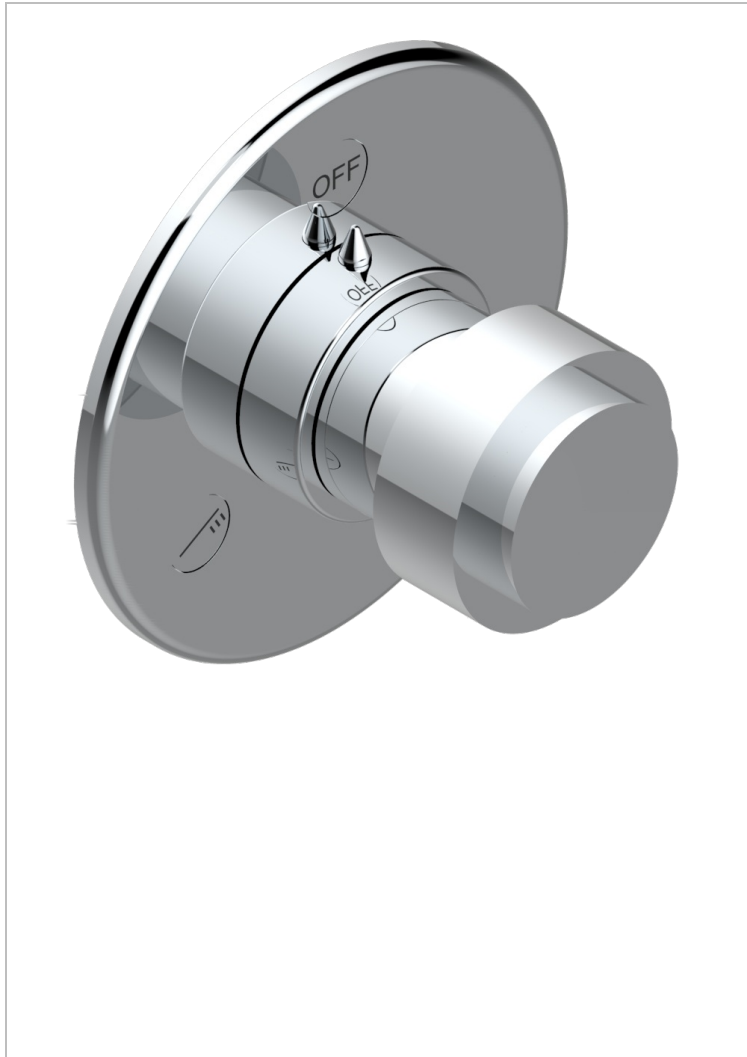

DIPLOMATE SMOOTH RINGS

U4A-48M2SB

Trim for wall mounted diverter, 2 ways - ref. 48M2 and 3 ways - ref. 49M3

CHARACTERISTIC

- Diplomat Smooth rings
- Trim for wall mounted diverter, 2 ways - ref. 48M2 and 3 ways - ref. 49M3

RELATED SKU'S

- Ref. G00-48M2SOA Wall mounted 3-way diverter with ceramic cartridge for concealed installation- 1 inlet 3/4" and 2 outlets 1/2" without stop position, without trim
- Ref. G00-48M2SPSA Wall mounted 3-way diverter with ceramic cartridge for concealed installation, 1 inlet 3/4" and 2 outlets 1/2" with stop position, without trim
- Ref. G00-49M3SPSA Wall mounted 4-way diverter with ceramic cartridge for concealed installation- 1 inlet 3/4" and 3 outlets 1/2" with stop position, without trim

AVAILABLE FINITIONS

Antique nickel - H28
Black ceram - D30
Blush PVD - H62
Brass color PVD - H49
Brown bronze color PVD - F33
Gold color PVD - H52

Graphite PVD - H64
Lacquered light bronze - D01
Matt Umber PVD - H67
Matt blush PVD - H60
Matt brass color PVD - H50
Matt brown bronze color PVD - F34