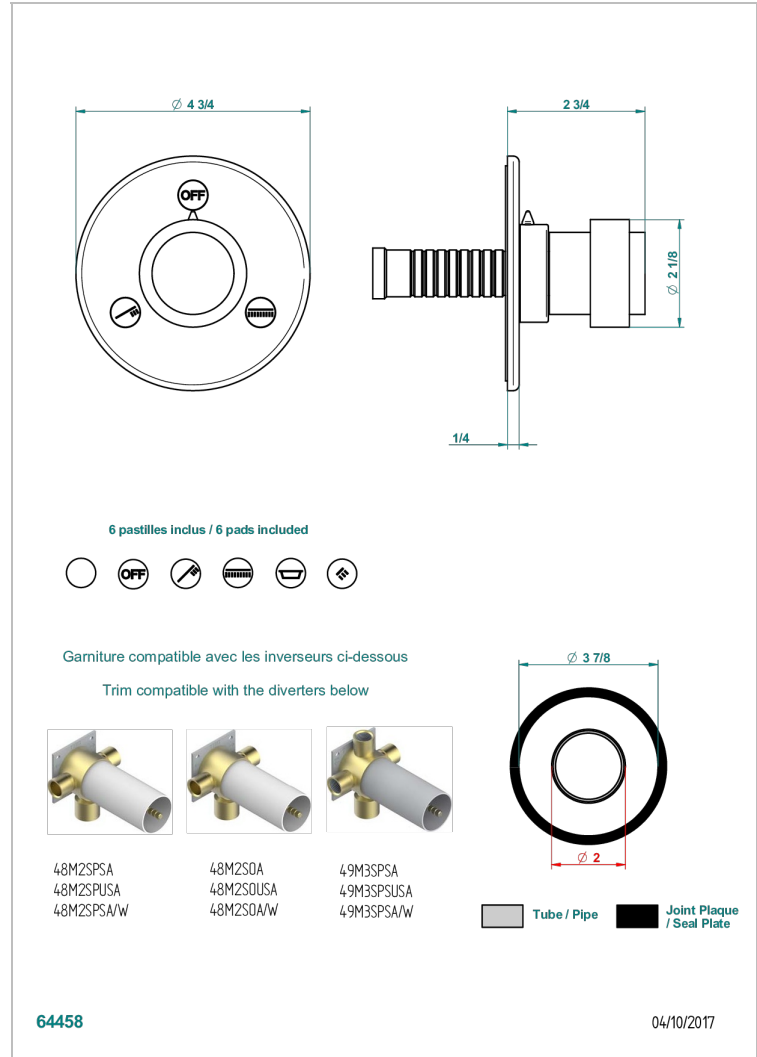

DIPLOMATE ANILLO LISO

U4A-48M2SB

Trim for wall mounted diverter, 2 ways - ref. 48M2 and 3 ways - ref. 49M3

CARACTERÍSTICAS

- Diplomate anillo liso
- Trim for wall mounted diverter, 2 ways - ref. 48M2 and 3 ways - ref. 49M3

PRODUCTOS RELACIONADOS

- Ref. G00-48M2SOA Wall mounted 3-way diverter with ceramic cartridge for concealed installation- 1 inlet 3/4" and 2 outlets 1/2" without stop position, without trim
- Ref. G00-48M2SPSA Wall mounted 3-way diverter with ceramic cartridge for concealed installation, 1 inlet 3/4" and 2 outlets 1/2" with stop position, without trim
- Ref. G00-49M3SPSA Wall mounted 4-way diverter with ceramic cartridge for concealed installation- 1 inlet 3/4" and 3 outlets 1/2" with stop position, without trim