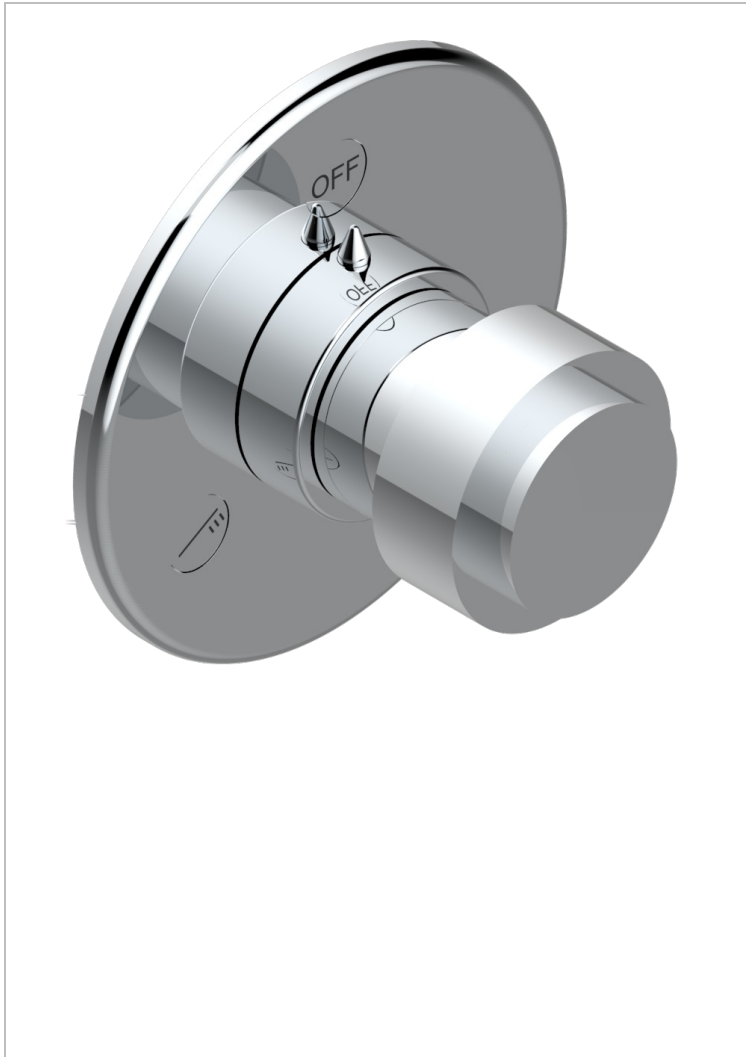

DIPLOMATE ANILLO LISO

U4A-48M2SB

Trim for wall mounted diverter, 2 ways - ref. 48M2 and 3 ways - ref. 49M3

CARACTERÍSTICAS

- Diplomate anillo liso
- Trim for wall mounted diverter, 2 ways - ref. 48M2 and 3 ways - ref. 49M3

PRODUCTOS RELACIONADOS

- Ref. G00-48M2SOA Wall mounted 3-way diverter with ceramic cartridge for concealed installation- 1 inlet 3/4" and 2 outlets 1/2" without stop position, without trim
- Ref. G00-48M2SPSA Wall mounted 3-way diverter with ceramic cartridge for concealed installation, 1 inlet 3/4" and 2 outlets 1/2" with stop position, without trim
- Ref. G00-49M3SPSA Wall mounted 4-way diverter with ceramic cartridge for concealed installation- 1 inlet 3/4" and 3 outlets 1/2" with stop position, without trim

ACABADOS DISPONIBLES

Bronce claro - D01
Cerámica negra mate - D30
Cobre viejo mate - H07
Cromo - A02
Cromo / dorado - G02
Cromo mate - C02

Dorado - F01
Dorado mate - F07
Dorado pálido - F30
Dorado pálido mate (sin barniz) - F31
Níquel - B01
Níquel mate - C01