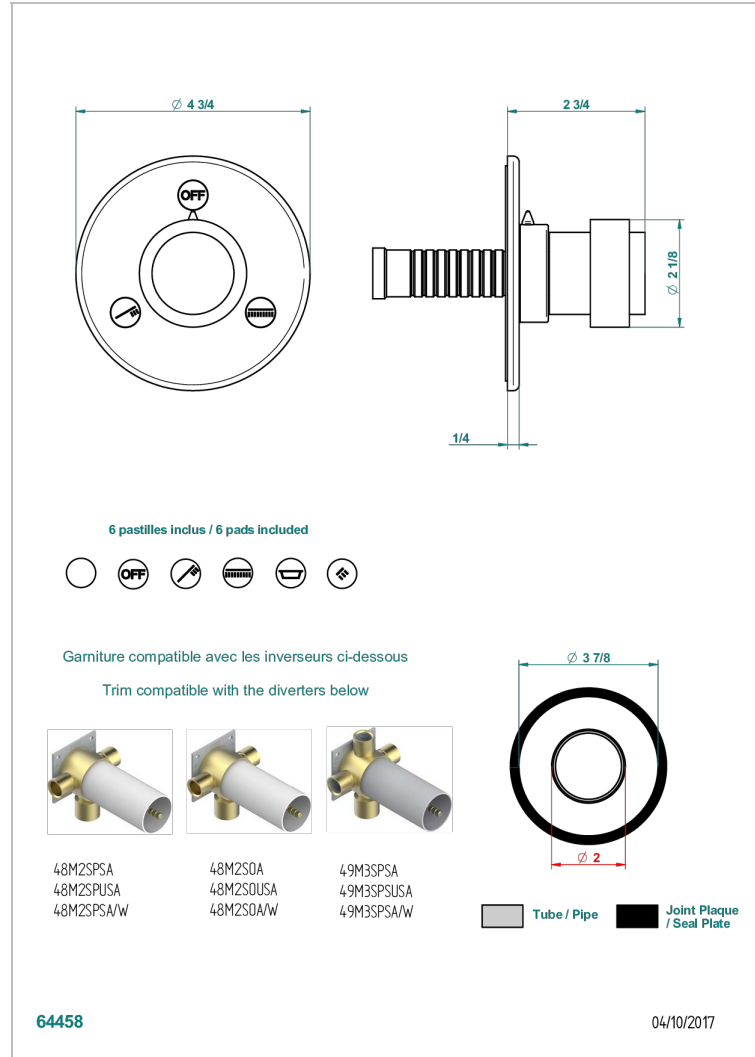

DIPLOMATE SMOOTH RINGS

U4A-48M2SB

Trim for wall mounted diverter, 2 ways - ref. 48M2 and 3 ways - ref. 49M3

CHARACTERISTIC

- Diplomat Smooth rings
- Trim for wall mounted diverter, 2 ways - ref. 48M2 and 3 ways - ref. 49M3

RELATED SKU'S

- Ref. G00-48M2SOA Wall mounted 3-way diverter with ceramic cartridge for concealed installation- 1 inlet 3/4" and 2 outlets 1/2" without stop position, without trim
- Ref. G00-48M2SPSA Wall mounted 3-way diverter with ceramic cartridge for concealed installation, 1 inlet 3/4" and 2 outlets 1/2" with stop position, without trim
- Ref. G00-49M3SPSA Wall mounted 4-way diverter with ceramic cartridge for concealed installation- 1 inlet 3/4" and 3 outlets 1/2" with stop position, without trim