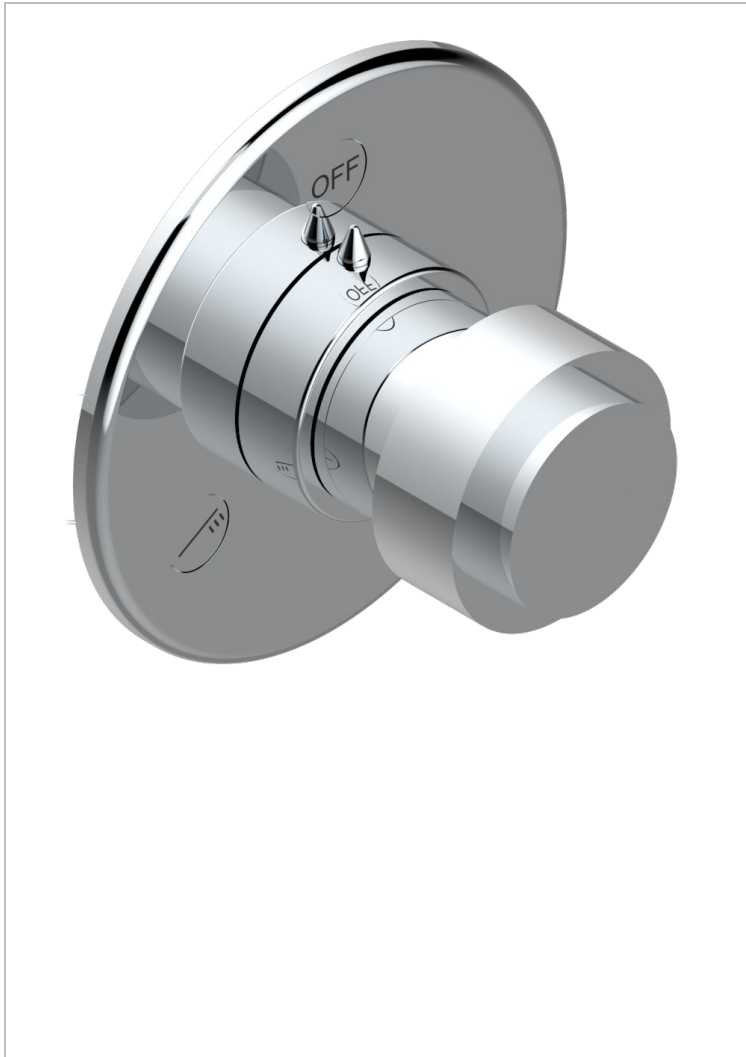

DIPLOMATE SMOOTH RINGS

U4A-48M2SB

Trim for wall mounted diverter, 2 ways - ref. 48M2 and 3 ways - ref. 49M3

CHARACTERISTIC

- Diplomat Smooth rings
- Trim for wall mounted diverter, 2 ways - ref. 48M2 and 3 ways - ref. 49M3

RELATED SKU'S

- Ref. G00-48M2SOA Wall mounted 3-way diverter with ceramic cartridge for concealed installation- 1 inlet 3/4" and 2 outlets 1/2" without stop position, without trim
- Ref. G00-48M2SPSA Wall mounted 3-way diverter with ceramic cartridge for concealed installation, 1 inlet 3/4" and 2 outlets 1/2" with stop position, without trim
- Ref. G00-49M3SPSA Wall mounted 4-way diverter with ceramic cartridge for concealed installation- 1 inlet 3/4" and 3 outlets 1/2" with stop position, without trim

AVAILABLE FINITIONS

Antique nickel - H28
Black ceram - D30
Blush PVD - H62
Brass color PVD - H49
Brown bronze color PVD - F33
Gold color PVD - H52

Graphite PVD - H64
Lacquered light bronze - D01
Matt Umber PVD - H67
Matt blush PVD - H60
Matt brass color PVD - H50
Matt brown bronze color PVD - F34