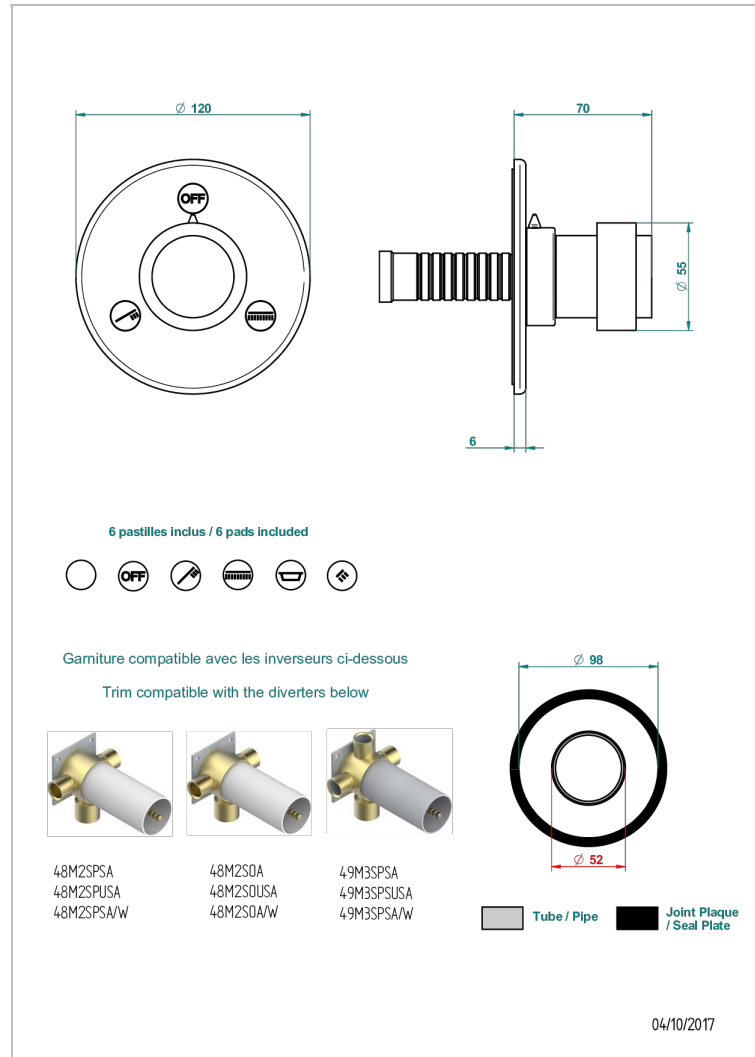

# DIPLOMATE SMOOTH RINGS

U4A-48M2SB

Trim for wall mounted diverter, 2 ways - ref. 48M2 and 3 ways - ref. 49M3

## CHARACTERISTIC

- Diplomat Smooth rings
- Trim for wall mounted diverter, 2 ways - ref. 48M2 and 3 ways - ref. 49M3

## RELATED SKU'S

- Ref. G00-48M2SOA Wall mounted 3-way diverter with ceramic cartridge for concealed installation- 1 inlet 3/4" and 2 outlets 1/2" without stop position, without trim
- Ref. G00-48M2SPSA Wall mounted 3-way diverter with ceramic cartridge for concealed installation, 1 inlet 3/4" and 2 outlets 1/2" with stop position, without trim
- Ref. G00-49M3SPSA Wall mounted 4-way diverter with ceramic cartridge for concealed installation- 1 inlet 3/4" and 3 outlets 1/2" with stop position, without trim