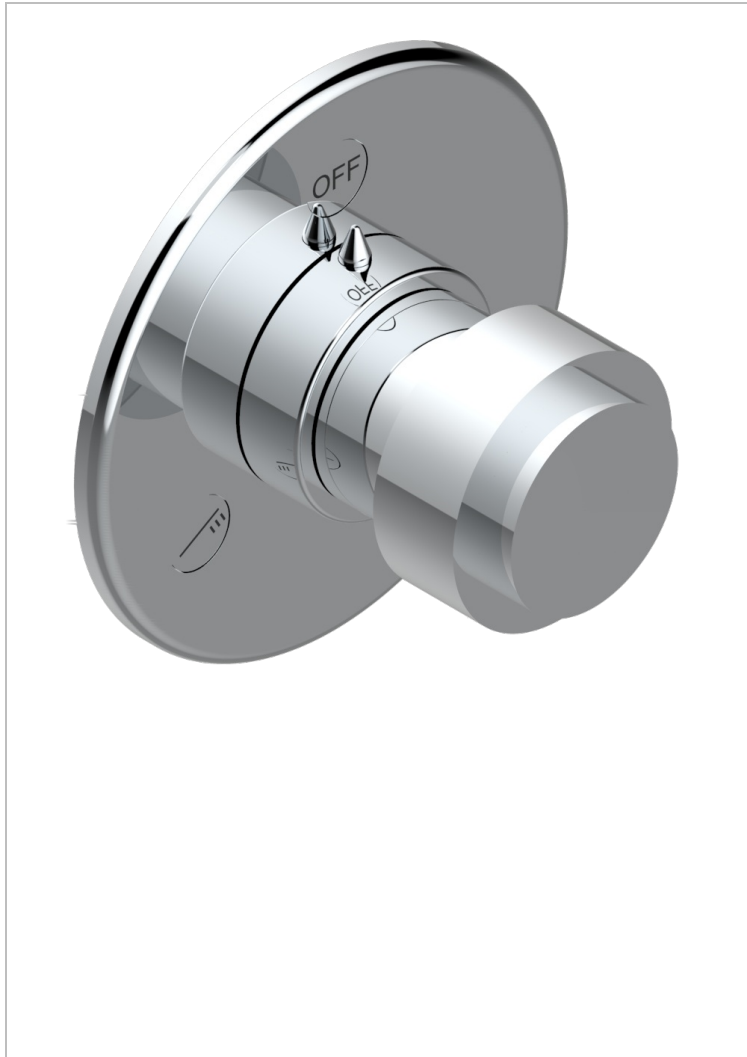

# DIPLOMATE SMOOTH RINGS

U4A-48M2SB

Trim for wall mounted diverter, 2 ways - ref. 48M2 and 3 ways - ref. 49M3

## CHARACTERISTIC

- Diplomat Smooth rings
- Trim for wall mounted diverter, 2 ways - ref. 48M2 and 3 ways - ref. 49M3

## RELATED SKU'S

- Ref. G00-48M2SOA Wall mounted 3-way diverter with ceramic cartridge for concealed installation- 1 inlet 3/4" and 2 outlets 1/2" without stop position, without trim
- Ref. G00-48M2SPSA Wall mounted 3-way diverter with ceramic cartridge for concealed installation, 1 inlet 3/4" and 2 outlets 1/2" with stop position, without trim
- Ref. G00-49M3SPSA Wall mounted 4-way diverter with ceramic cartridge for concealed installation- 1 inlet 3/4" and 3 outlets 1/2" with stop position, without trim