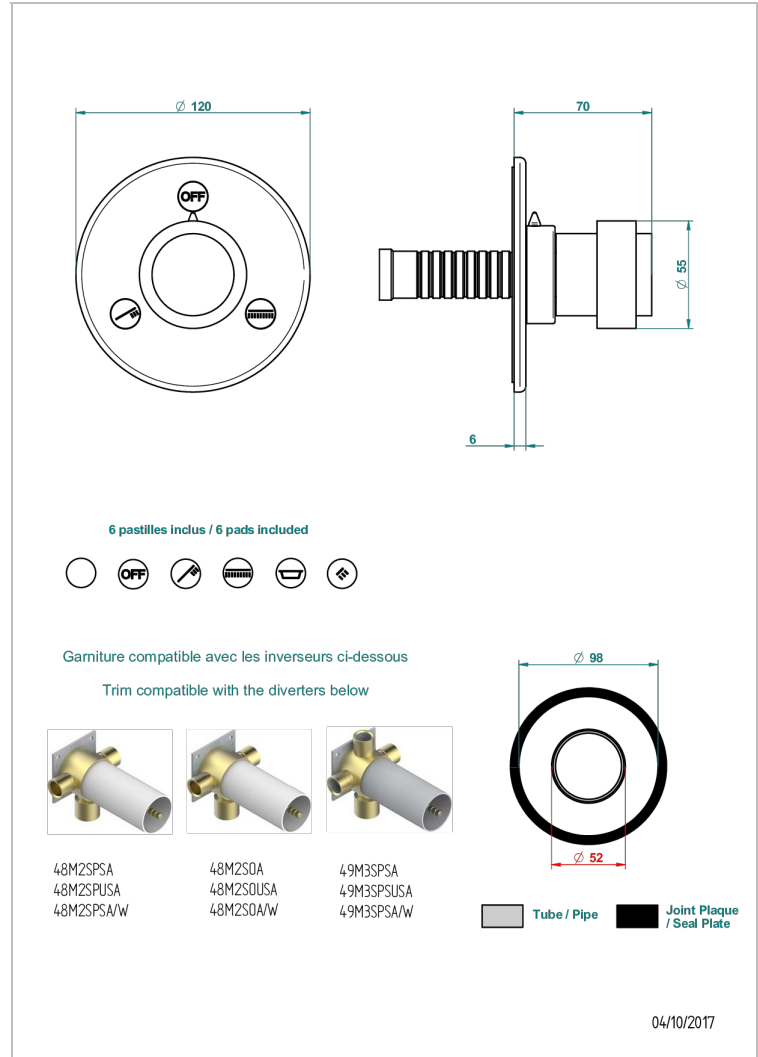

DIPLOMATE SMOOTH RINGS

U4A-48M2SB

Trim for wall mounted diverter, 2 ways - ref. 48M2 and 3 ways - ref. 49M3

特色

- Diplomat Smooth rings
- Trim for wall mounted diverter, 2 ways - ref. 48M2 and 3 ways - ref. 49M3

相关的SKU

- Ref. G00-48M2SOA Wall mounted 3-way diverter with ceramic cartridge for concealed installation- 1 inlet 3/4" and 2 outlets 1/2" without stop position, without trim
- Ref. G00-48M2SPSA Wall mounted 3-way diverter with ceramic cartridge for concealed installation, 1 inlet 3/4" and 2 outlets 1/2" with stop position, without trim
- Ref. G00-49M3SPSA Wall mounted 4-way diverter with ceramic cartridge for concealed installation- 1 inlet 3/4" and 3 outlets 1/2" with stop position, without trim