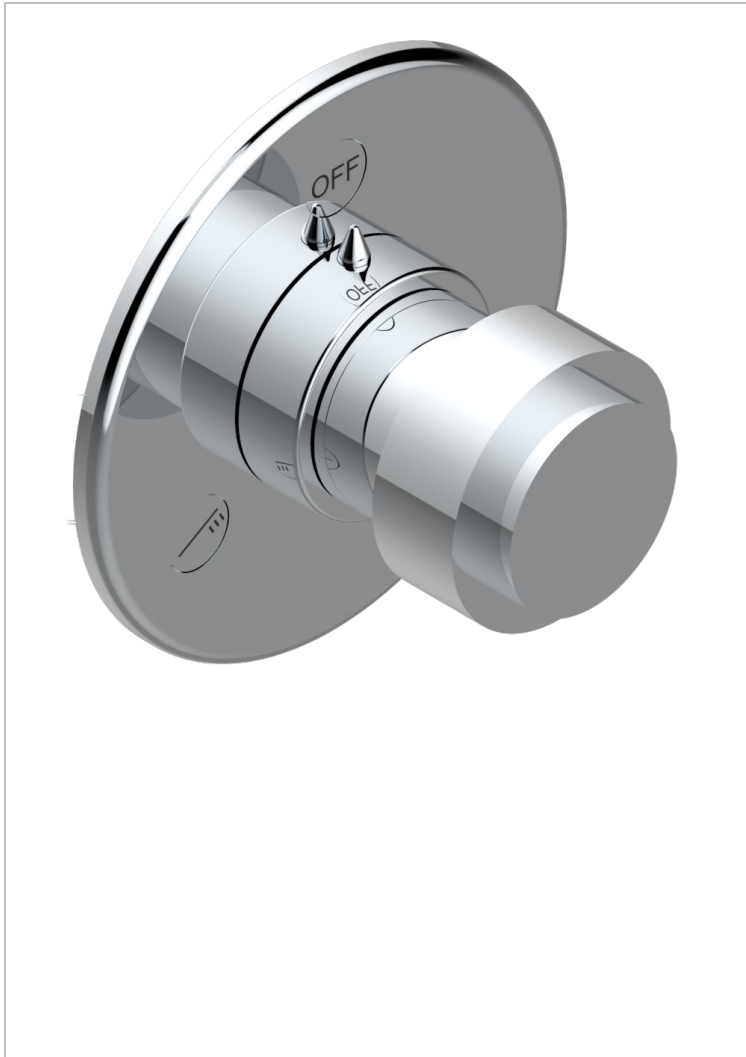

DIPLOMATE SMOOTH RINGS

U4A-48M2SB

Trim for wall mounted diverter, 2 ways - ref. 48M2 and 3 ways - ref. 49M3

特色

- Diplomat Smooth rings
- Trim for wall mounted diverter, 2 ways - ref. 48M2 and 3 ways - ref. 49M3

相关的SKU

- Ref. G00-48M2SOA Wall mounted 3-way diverter with ceramic cartridge for concealed installation- 1 inlet 3/4" and 2 outlets 1/2" without stop position, without trim
- Ref. G00-48M2SPSA Wall mounted 3-way diverter with ceramic cartridge for concealed installation, 1 inlet 3/4" and 2 outlets 1/2" with stop position, without trim
- Ref. G00-49M3SPSA Wall mounted 4-way diverter with ceramic cartridge for concealed installation- 1 inlet 3/4" and 3 outlets 1/2" with stop position, without trim