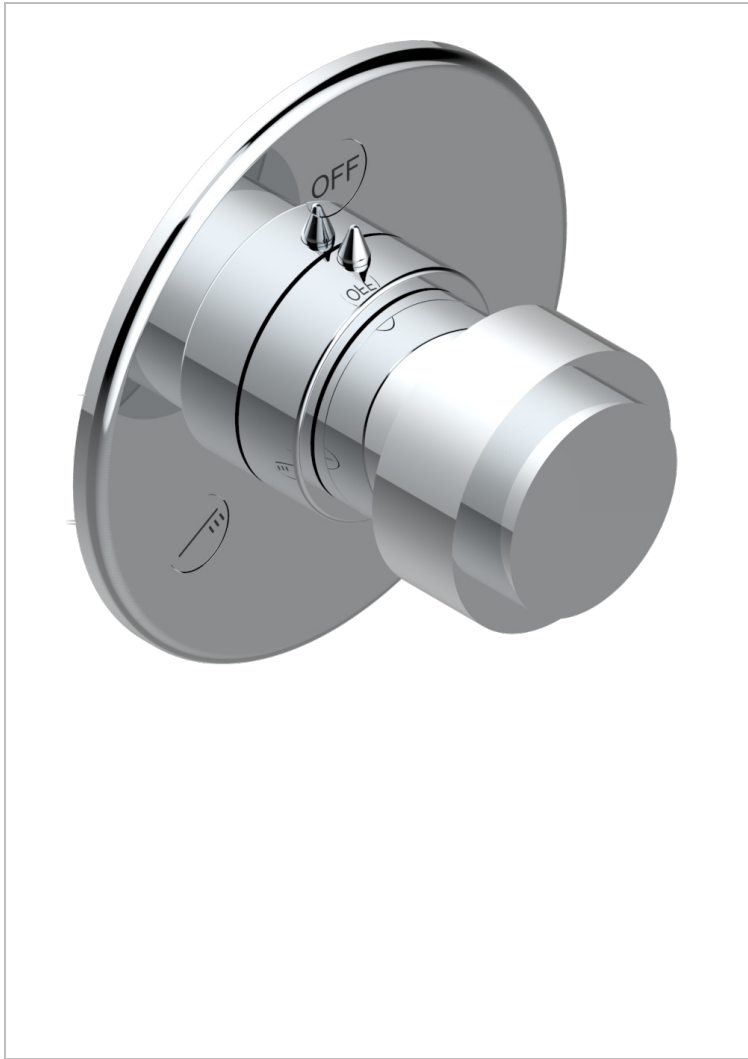

DIPLOMATE SMOOTH RINGS

U4A-48M2SB

Trim for wall mounted diverter, 2 ways - ref. 48M2 and 3 ways - ref. 49M3

CHARACTERISTIC

- Diplomat Smooth rings
- Trim for wall mounted diverter, 2 ways - ref. 48M2 and 3 ways - ref. 49M3

RELATED SKU'S

- Ref. G00-48M2SOA Wall mounted 3-way diverter with ceramic cartridge for concealed installation- 1 inlet 3/4" and 2 outlets 1/2" without stop position, without trim
- Ref. G00-48M2SPSA Wall mounted 3-way diverter with ceramic cartridge for concealed installation, 1 inlet 3/4" and 2 outlets 1/2" with stop position, without trim
- Ref. G00-49M3SPSA Wall mounted 4-way diverter with ceramic cartridge for concealed installation- 1 inlet 3/4" and 3 outlets 1/2" with stop position, without trim

AVAILABLE FINITIONS

Antique nickel - H28
Black ceram - D30
Blush PVD - H62
Brass color PVD - H49
Brown bronze color PVD - F33
Gold color PVD - H52

Graphite PVD - H64
Lacquered light bronze - D01
Matt Umber PVD - H67
Matt blush PVD - H60
Matt brass color PVD - H50
Matt brown bronze color PVD - F34