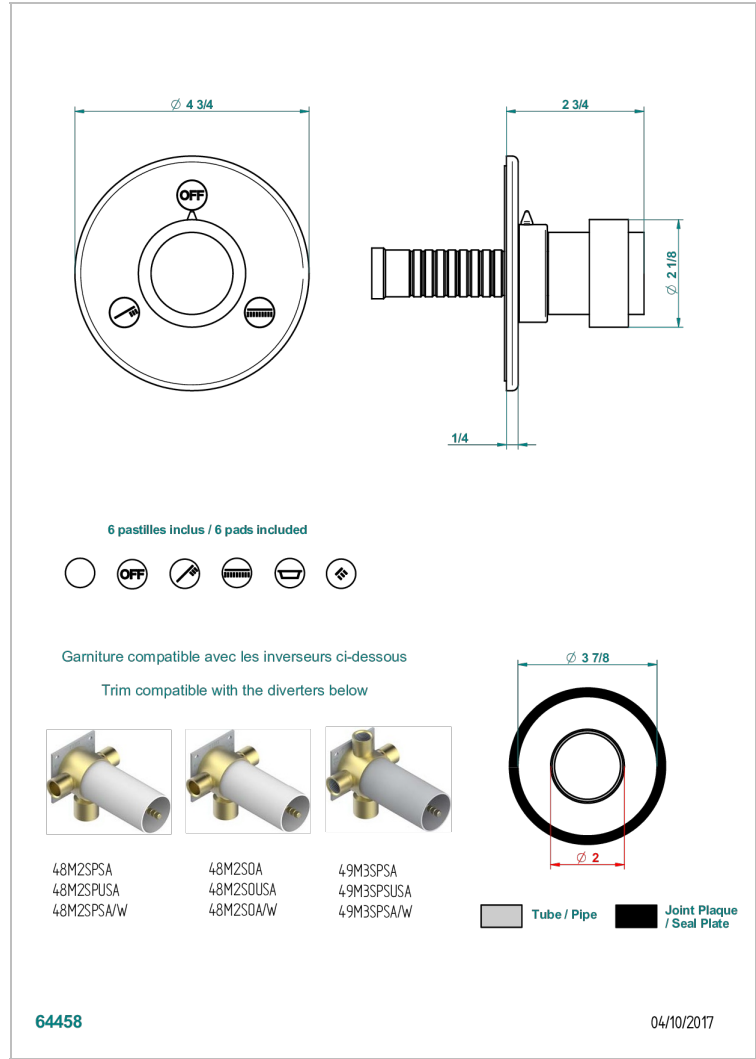

DIPLOMATE SMOOTH RINGS

U4A-48M2SB

Trim for wall mounted diverter, 2 ways - ref. 48M2 and 3 ways - ref. 49M3

CHARACTERISTIC

- Diplomat Smooth rings
- Trim for wall mounted diverter, 2 ways - ref. 48M2 and 3 ways - ref. 49M3

RELATED SKU'S

- Ref. G00-48M2SOA Wall mounted 3-way diverter with ceramic cartridge for concealed installation- 1 inlet 3/4" and 2 outlets 1/2" without stop position, without trim
- Ref. G00-48M2SPSA Wall mounted 3-way diverter with ceramic cartridge for concealed installation, 1 inlet 3/4" and 2 outlets 1/2" with stop position, without trim
- Ref. G00-49M3SPSA Wall mounted 4-way diverter with ceramic cartridge for concealed installation- 1 inlet 3/4" and 3 outlets 1/2" with stop position, without trim