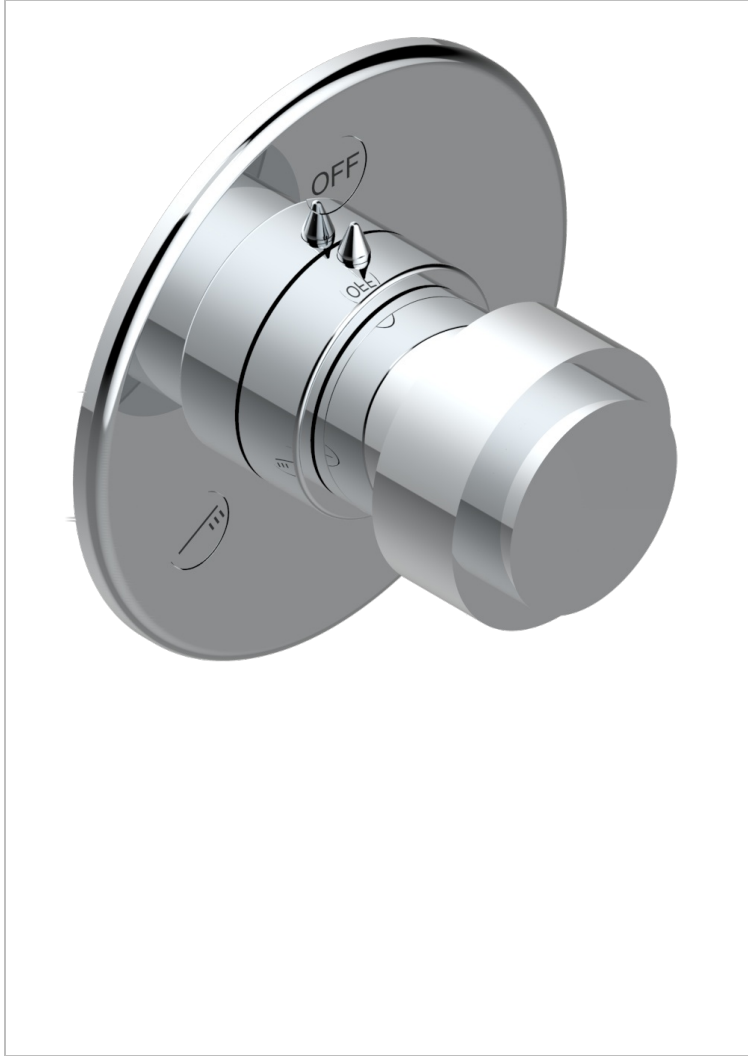

# DIPLOMATE SMOOTH RINGS

U4A-48M2SB

Trim for wall mounted diverter, 2 ways - ref. 48M2 and 3 ways - ref. 49M3

## 特色

- Diplomate Smooth rings
- Trim for wall mounted diverter, 2 ways - ref. 48M2 and 3 ways - ref. 49M3

## 相关的SKU

- Ref. G00-48M2SOA Wall mounted 3-way diverter with ceramic cartridge for concealed installation- 1 inlet 3/4" and 2 outlets 1/2" without stop position, without trim
- Ref. G00-48M2SPSA Wall mounted 3-way diverter with ceramic cartridge for concealed installation, 1 inlet 3/4" and 2 outlets 1/2" with stop position, without trim
- Ref. G00-49M3SPSA Wall mounted 4-way diverter with ceramic cartridge for concealed installation- 1 inlet 3/4" and 3 outlets 1/2" with stop position, without trim