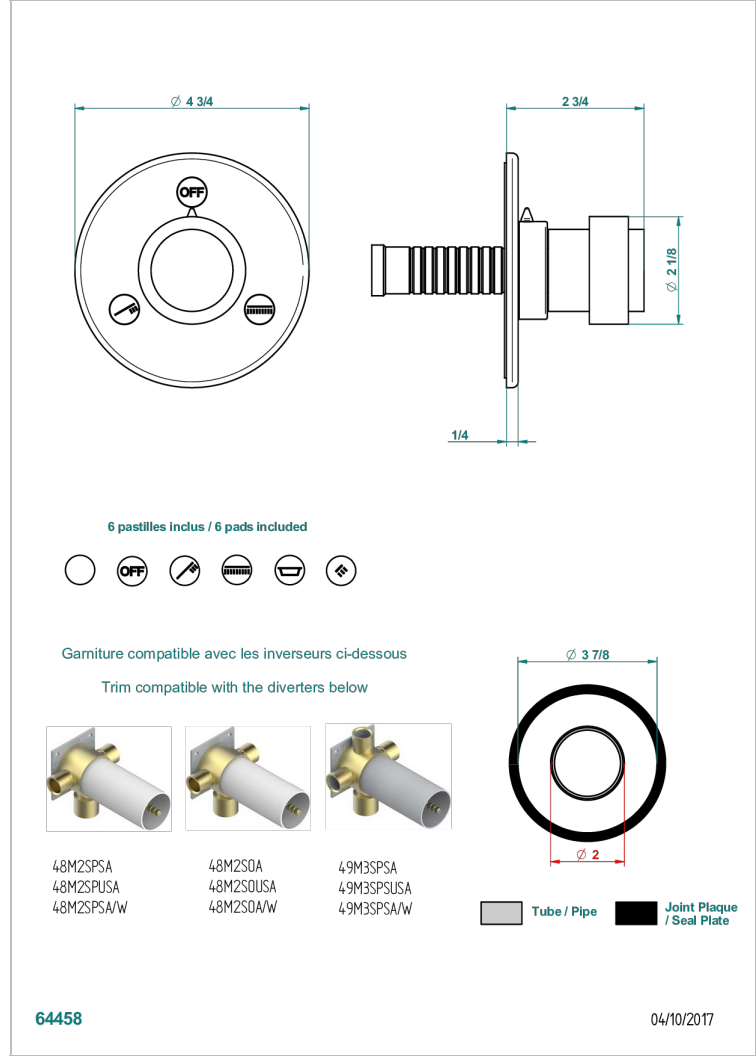

# DIPLOMATE SMOOTH RINGS

U4A-48M2SB

Trim for wall mounted diverter, 2 ways - ref. 48M2 and 3 ways - ref. 49M3

## 特色

- Diplomate Smooth rings
- Trim for wall mounted diverter, 2 ways - ref. 48M2 and 3 ways - ref. 49M3

## 相关的SKU

- Ref. G00-48M2SOA Wall mounted 3-way diverter with ceramic cartridge for concealed installation- 1 inlet 3/4" and 2 outlets 1/2" without stop position, without trim
- Ref. G00-48M2SPSA Wall mounted 3-way diverter with ceramic cartridge for concealed installation, 1 inlet 3/4" and 2 outlets 1/2" with stop position, without trim
- Ref. G00-49M3SPSA Wall mounted 4-way diverter with ceramic cartridge for concealed installation- 1 inlet 3/4" and 3 outlets 1/2" with stop position, without trim