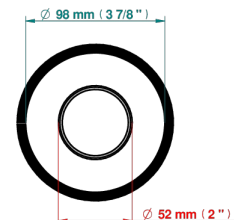

Tube / Pipe Joint Plaque / Seal Plate

64445

05/10/2020

CARACTERÍSTICAS

- Le 11 con manetas
- Trim for wall mounted diverter, 2 ways - ref. 48M2 and 3 ways - ref. 49M3

PRODUCTOS RELACIONADOS

- Ref. G00-48M2SOUSA Corps d'inverseur 3 voies mural à encastrer (1 arrivée 3/4" NPT - 2 sorties 1/2" NPT- pas de fonction arrêt) avec cartouche céramique - sans garniture - Standard US
- Ref. G00-48M2SPSUSA Wall mounted 3-way diverter with ceramic cartridge for concealed installation- 1 inlet 3/4" and 2 outlets 1/2" with positive top, no shared ports - no trim
- Ref. G00-49M3SPSUSA Coprs d' inverseur 4 voies mural à encastrer (1 arrivée 3/4" - 3 sorties 1/2" avec position Stop) avec cartouche céramique - sans garniture - standard US

ACABADOS DISPONIBLES

Bronce claro - D01
Cerámica negra mate - D30
Cobre viejo mate - H07
Cromo - A02
Cromo / dorado - G02
Cromo mate - C02

Dorado - F01
Dorado mate - F07
Dorado pálido - F30
Dorado pálido mate (sin barniz) - F31
Níquel - B01
Níquel mate - C01

Níquel viejo - H28
Pvd blush - H62
Pvd blush mate - H60
Pvd color latón - H49
Pvd color latón mate - H50
Pvd color níquel - H55

Pvd color níquel mate - H56
Pvd color oro - H52
Pvd color oro mate - H53
Pvd grafito - H64
Pvd grafito mate - H65
Pvd marrón bronce - F33

Pvd marrón bronce mate - F34
Pvd umber - H66
Pvd umber mate - H67