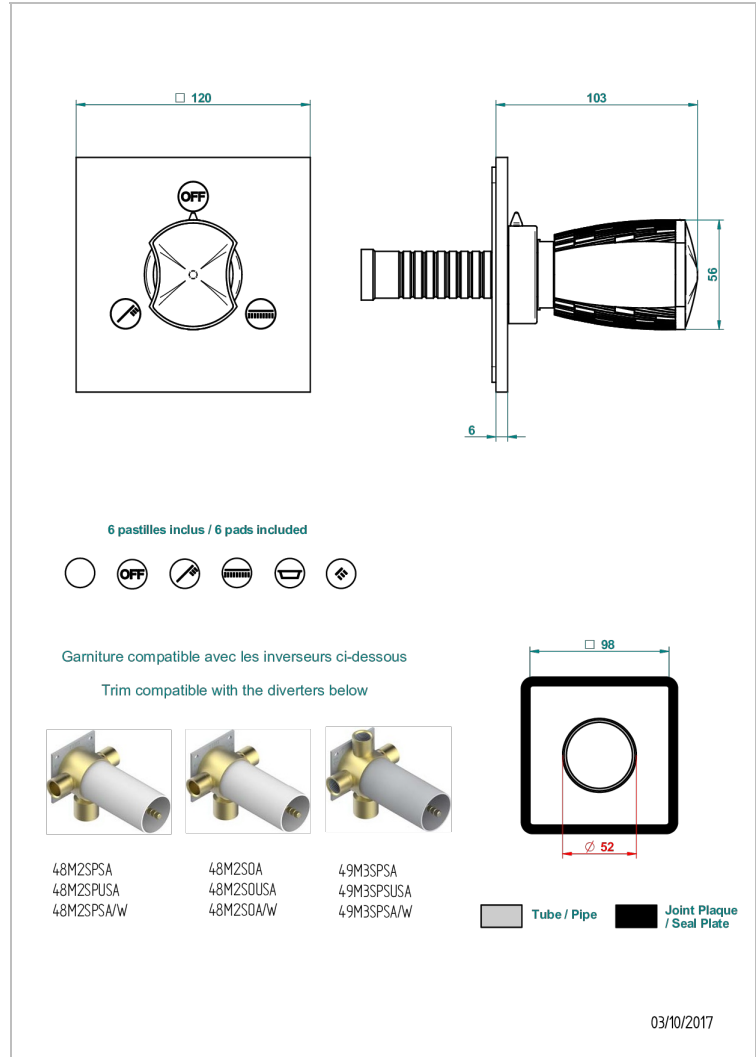

# INFINI WHITE PORCELAIN WITH GOLD DECOR

U2F-48M2SB

Trim for wall mounted diverter - 2 ways ref.48M2 & 3 ways ref.49M3

## CHARACTERISTIC

- Infini White Porcelain with Gold decor
- Trim for wall mounted diverter - 2 ways ref.48M2 & 3 ways ref.49M3

## RELATED SKU'S

- Ref. G00-48M2SOUSA Wall mounted 3-way diverter with ceramic cartridge for concealed installation- 1 inlet 3/4" and 2 outlets 1/2" without shared ports no stop position - no trim
- Ref. G00-48M2SPSUSA Wall mounted 3-way diverter with ceramic cartridge for concealed installation- 1 inlet 3/4" and 2 outlets 1/2" with positive top, no shared ports - no trim
- Ref. G00-49M3SPSUSA Wall mounted 4-way diverter with ceramic cartridge for concealed installation- 1 inlet 3/4" and 3 outlets 1/2" with positive top, no shared ports - no trim