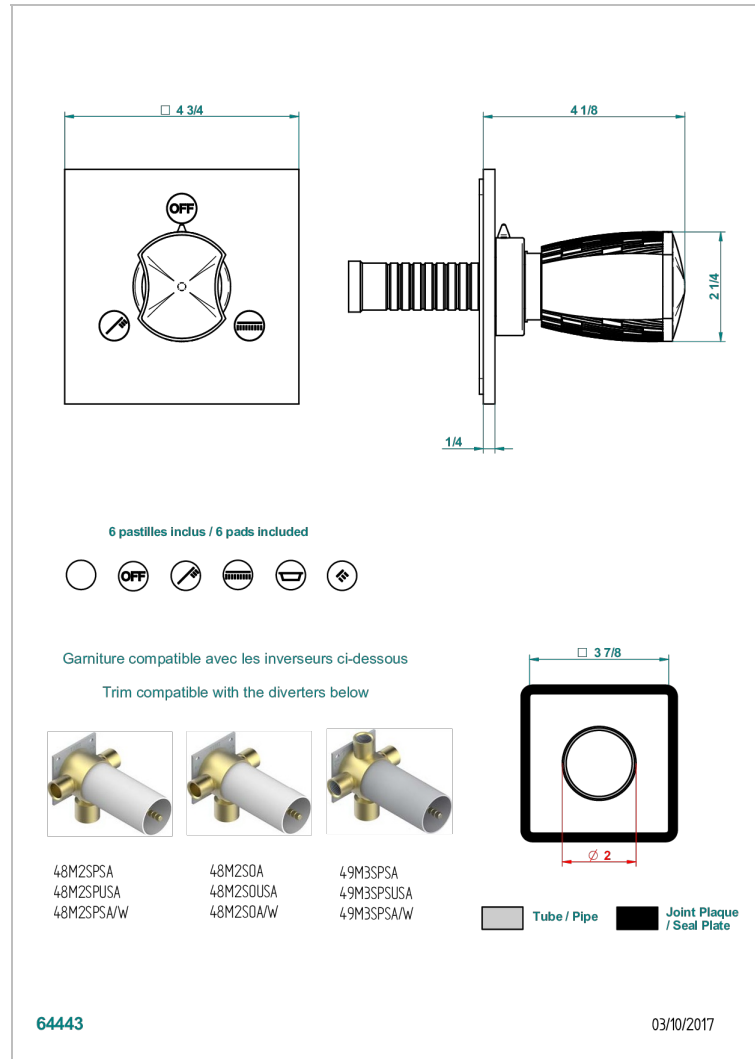

INFINI WHITE PORCELAIN WITH GOLD DECOR

U2F-48M2SB

Trim for wall mounted diverter - 2 ways ref.48M2 & 3 ways ref.49M3

CHARACTERISTIC

- Infini White Porcelain with Gold decor
- Trim for wall mounted diverter - 2 ways ref.48M2 & 3 ways ref.49M3

RELATED SKU'S

- Ref. G00-48M2SOUSA Wall mounted 3-way diverter with ceramic cartridge for concealed installation- 1 inlet 3/4" and 2 outlets 1/2" without shared ports no stop position - no trim
- Ref. G00-48M2SPSUSA Wall mounted 3-way diverter with ceramic cartridge for concealed installation- 1 inlet 3/4" and 2 outlets 1/2" with positive top, no shared ports - no trim
- Ref. G00-49M3SPSUSA Wall mounted 4-way diverter with ceramic cartridge for concealed installation- 1 inlet 3/4" and 3 outlets 1/2" with positive top, no shared ports - no trim