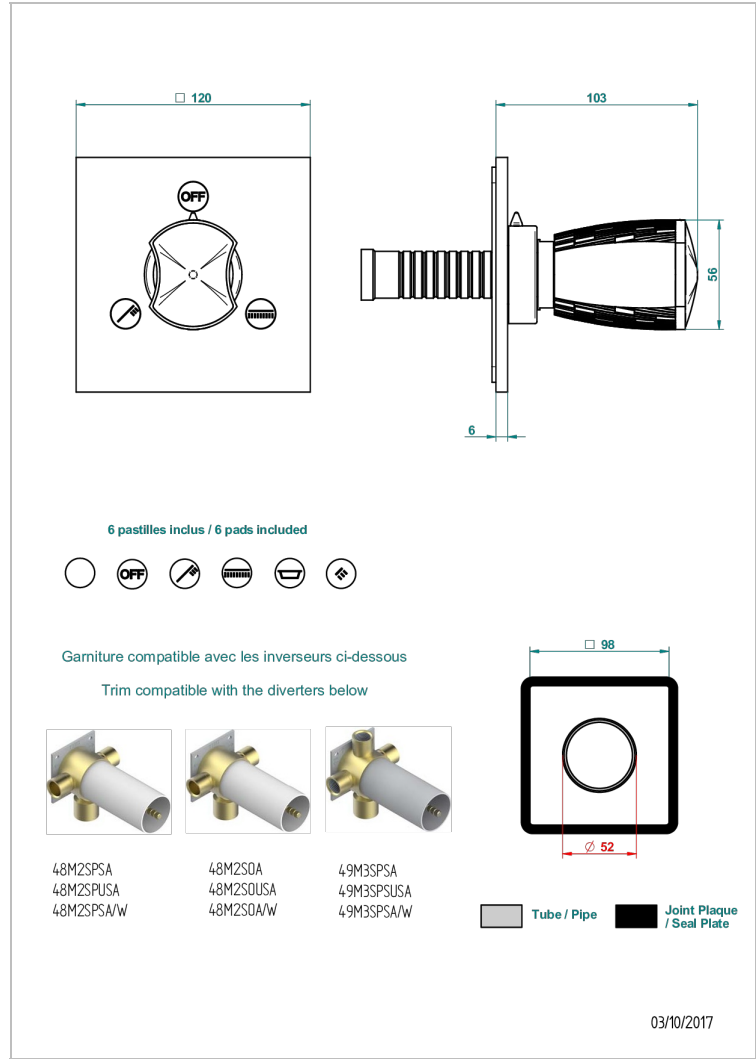

INFINI WHITE PORCELAIN WITH GOLD DECOR

U2F-48M2SB

Trim for wall mounted diverter, 2 ways - ref. 48M2 and 3 ways - ref. 49M3

CHARACTERISTIC

- Infini White Porcelain with Gold decor
- Trim for wall mounted diverter, 2 ways - ref. 48M2 and 3 ways - ref. 49M3

RELATED SKU'S

- Ref. G00-48M2SOA Wall mounted 3-way diverter with ceramic cartridge for concealed installation- 1 inlet 3/4" and 2 outlets 1/2" without stop position, without trim
- Ref. G00-48M2SPSA Wall mounted 3-way diverter with ceramic cartridge for concealed installation, 1 inlet 3/4" and 2 outlets 1/2" with stop position, without trim
- Ref. G00-49M3SPSA Wall mounted 4-way diverter with ceramic cartridge for concealed installation- 1 inlet 3/4" and 3 outlets 1/2" with stop position, without trim