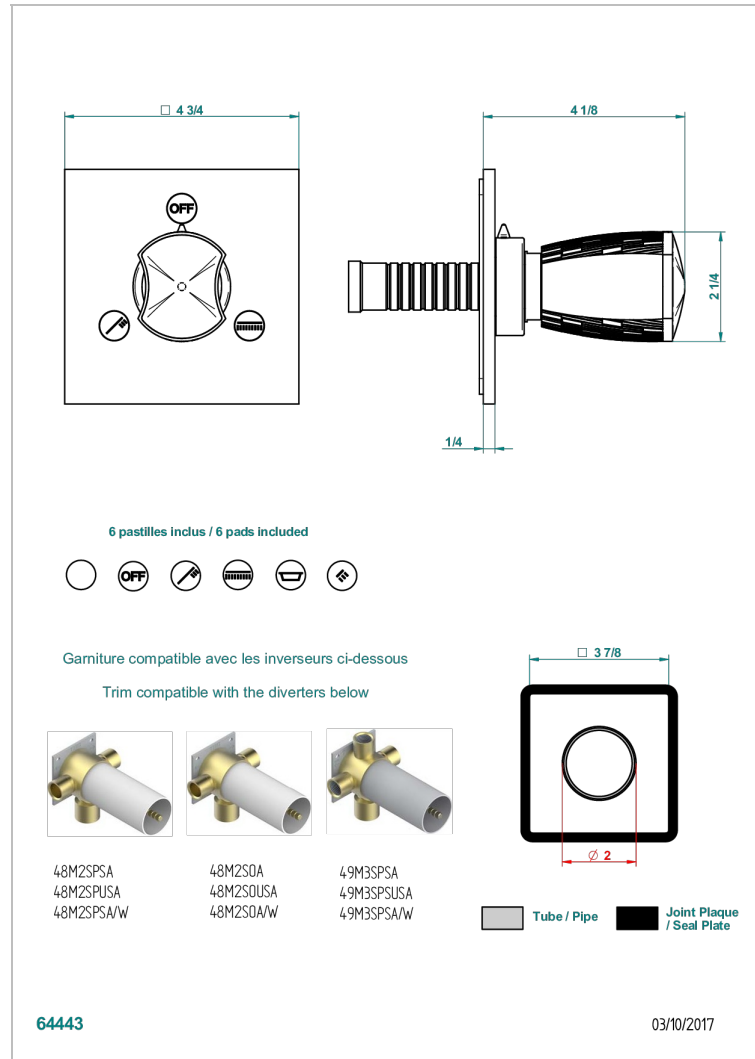

INFINI WHITE PORCELAIN WITH GOLD DECOR

U2F-48M2SB

Trim for wall mounted diverter, 2 ways - ref. 48M2 and 3 ways - ref. 49M3

CHARACTERISTIC

- Infini White Porcelain with Gold decor
- Trim for wall mounted diverter, 2 ways - ref. 48M2 and 3 ways - ref. 49M3

RELATED SKU'S

- Ref. G00-48M2SOA Wall mounted 3-way diverter with ceramic cartridge for concealed installation- 1 inlet 3/4" and 2 outlets 1/2" without stop position, without trim
- Ref. G00-48M2SPSA Wall mounted 3-way diverter with ceramic cartridge for concealed installation, 1 inlet 3/4" and 2 outlets 1/2" with stop position, without trim
- Ref. G00-49M3SPSA Wall mounted 4-way diverter with ceramic cartridge for concealed installation- 1 inlet 3/4" and 3 outlets 1/2" with stop position, without trim