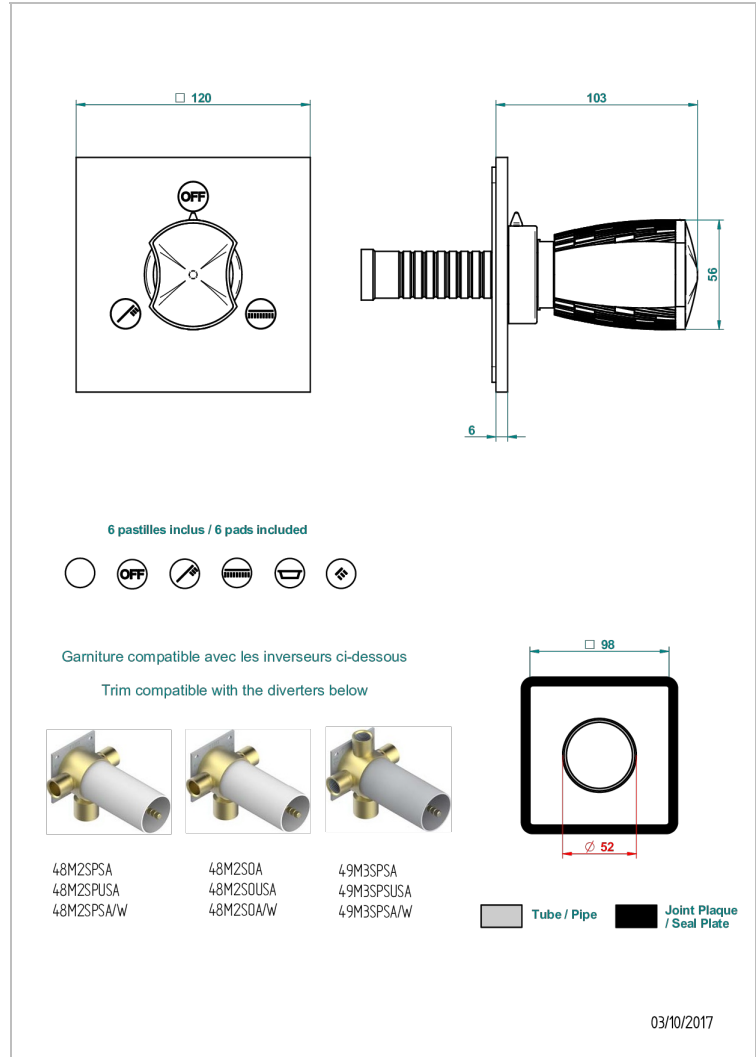

INFINI WHITE PORCELAIN WITH GOLD DECOR

U2F-48M2SB

Trim for wall mounted diverter, 2 ways - ref. 48M2 and 3 ways - ref. 49M3

CHARACTERISTIC

- Infini White Porcelain with Gold decor
- Trim for wall mounted diverter, 2 ways - ref. 48M2 and 3 ways - ref. 49M3

RELATED SKU'S

- Ref. G00-48M2SOA Wall mounted 3-way diverter with ceramic cartridge for concealed installation- 1 inlet 3/4" and 2 outlets 1/2" without stop position, without trim
- Ref. G00-48M2SPSA Wall mounted 3-way diverter with ceramic cartridge for concealed installation, 1 inlet 3/4" and 2 outlets 1/2" with stop position, without trim
- Ref. G00-49M3SPSA Wall mounted 4-way diverter with ceramic cartridge for concealed installation- 1 inlet 3/4" and 3 outlets 1/2" with stop position, without trim