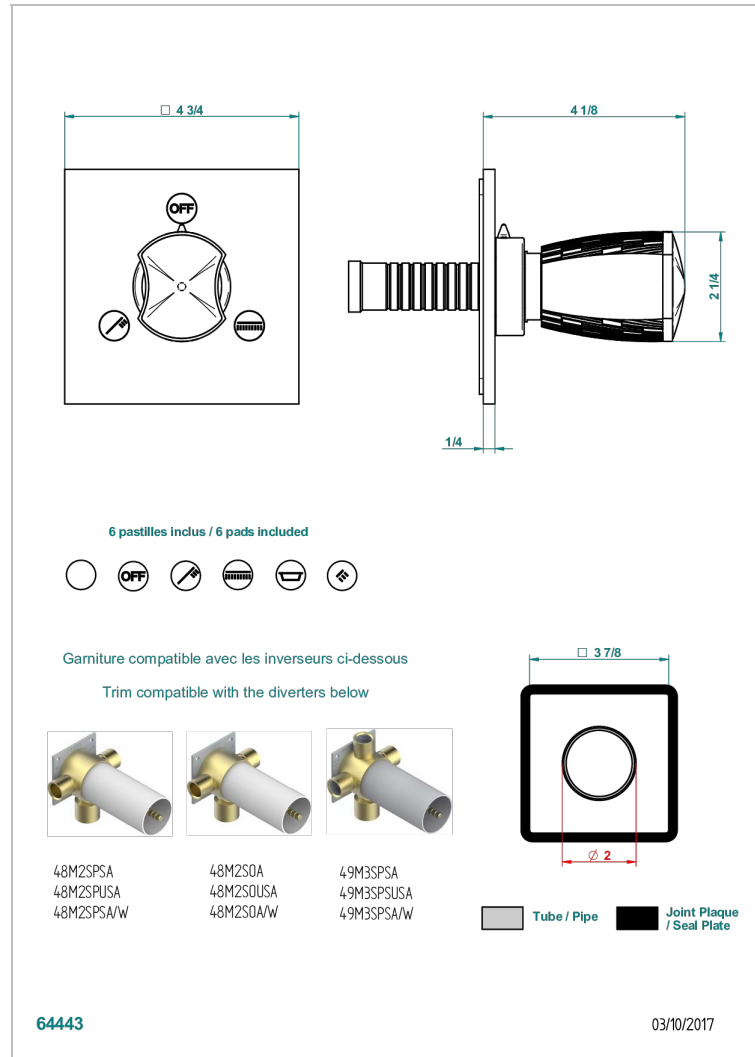

INFINI WHITE PORCELAIN WITH GOLD DECOR

U2F-48M2SB

Trim for wall mounted diverter, 2 ways - ref. 48M2 and 3 ways - ref. 49M3

CHARACTERISTIC

- Infini White Porcelain with Gold decor
- Trim for wall mounted diverter, 2 ways - ref. 48M2 and 3 ways - ref. 49M3

RELATED SKU'S

- Ref. G00-48M2SOA Wall mounted 3-way diverter with ceramic cartridge for concealed installation- 1 inlet 3/4" and 2 outlets 1/2" without stop position, without trim
- Ref. G00-48M2SPSA Wall mounted 3-way diverter with ceramic cartridge for concealed installation, 1 inlet 3/4" and 2 outlets 1/2" with stop position, without trim
- Ref. G00-49M3SPSA Wall mounted 4-way diverter with ceramic cartridge for concealed installation- 1 inlet 3/4" and 3 outlets 1/2" with stop position, without trim