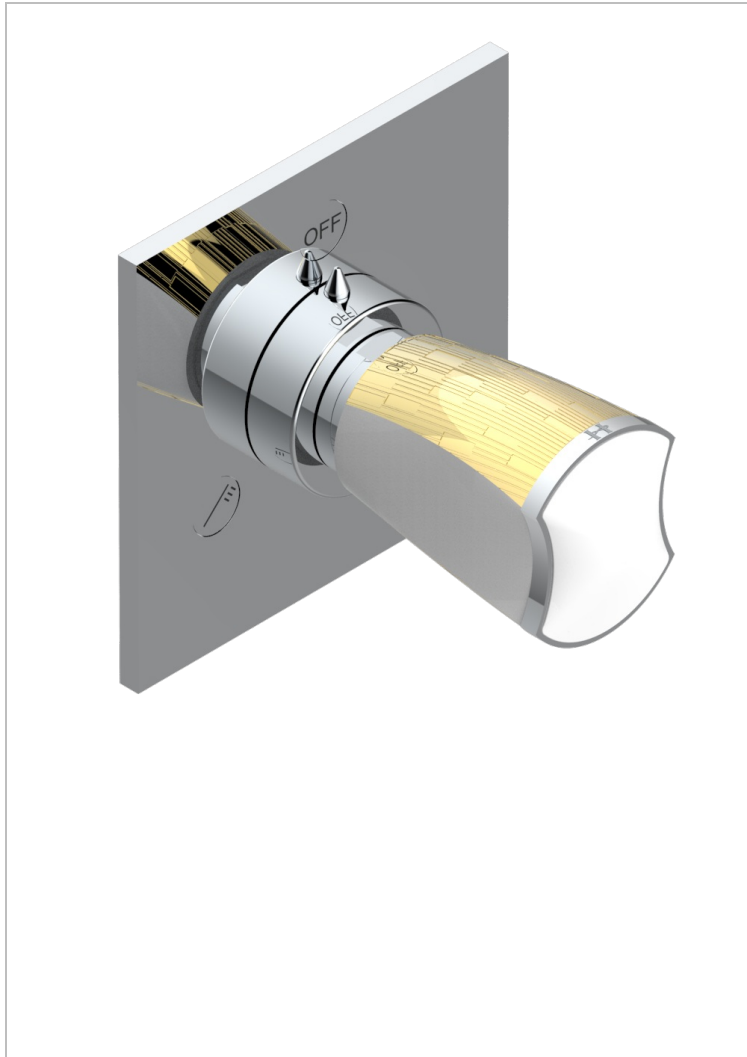

INFINI WHITE PORCELAIN WITH GOLD DECOR

U2F-48M2SB

Trim for wall mounted diverter, 2 ways - ref. 48M2 and 3 ways - ref. 49M3

CHARACTERISTIC

- Infini White Porcelain with Gold decor
- Trim for wall mounted diverter, 2 ways - ref. 48M2 and 3 ways - ref. 49M3

RELATED SKU'S

- Ref. G00-48M2SOA Wall mounted 3-way diverter with ceramic cartridge for concealed installation- 1 inlet 3/4" and 2 outlets 1/2" without stop position, without trim
- Ref. G00-48M2SPSA Wall mounted 3-way diverter with ceramic cartridge for concealed installation, 1 inlet 3/4" and 2 outlets 1/2" with stop position, without trim
- Ref. G00-49M3SPSA Wall mounted 4-way diverter with ceramic cartridge for concealed installation- 1 inlet 3/4" and 3 outlets 1/2" with stop position, without trim

AVAILABLE FINITIONS

Antique nickel - H28
Black ceram - D30
Blush PVD - H62
Brass color PVD - H49
Brown bronze color PVD - F33
Gold color PVD - H52

Graphite PVD - H64
Lacquered light bronze - D01
Matt Umber PVD - H67
Matt blush PVD - H60
Matt brass color PVD - H50
Matt brown bronze color PVD - F34