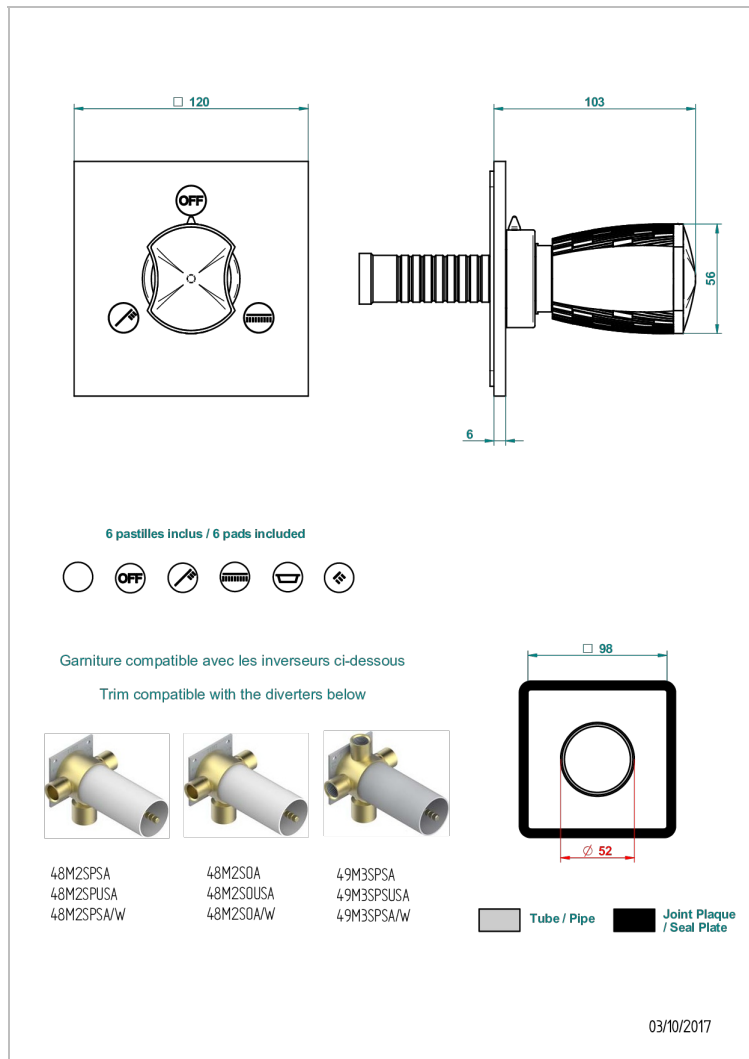

INFINI WHITE PORCELAIN WITH PLATINUM DECOR

U2E-48M2SB

Trim for wall mounted diverter, 2 ways - ref. 48M2 and 3 ways - ref. 49M3

CARACTERÍSTICAS

- Infini White Porcelain with Platinum decor
- Trim for wall mounted diverter, 2 ways - ref. 48M2 and 3 ways - ref. 49M3

PRODUCTOS RELACIONADOS

- Ref. G00-48M2SOA Wall mounted 3-way diverter with ceramic cartridge for concealed installation- 1 inlet 3/4" and 2 outlets 1/2" without stop position, without trim
- Ref. G00-48M2SPSA Wall mounted 3-way diverter with ceramic cartridge for concealed installation, 1 inlet 3/4" and 2 outlets 1/2" with stop position, without trim
- Ref. G00-49M3SPSA Wall mounted 4-way diverter with ceramic cartridge for concealed installation- 1 inlet 3/4" and 3 outlets 1/2" with stop position, without trim