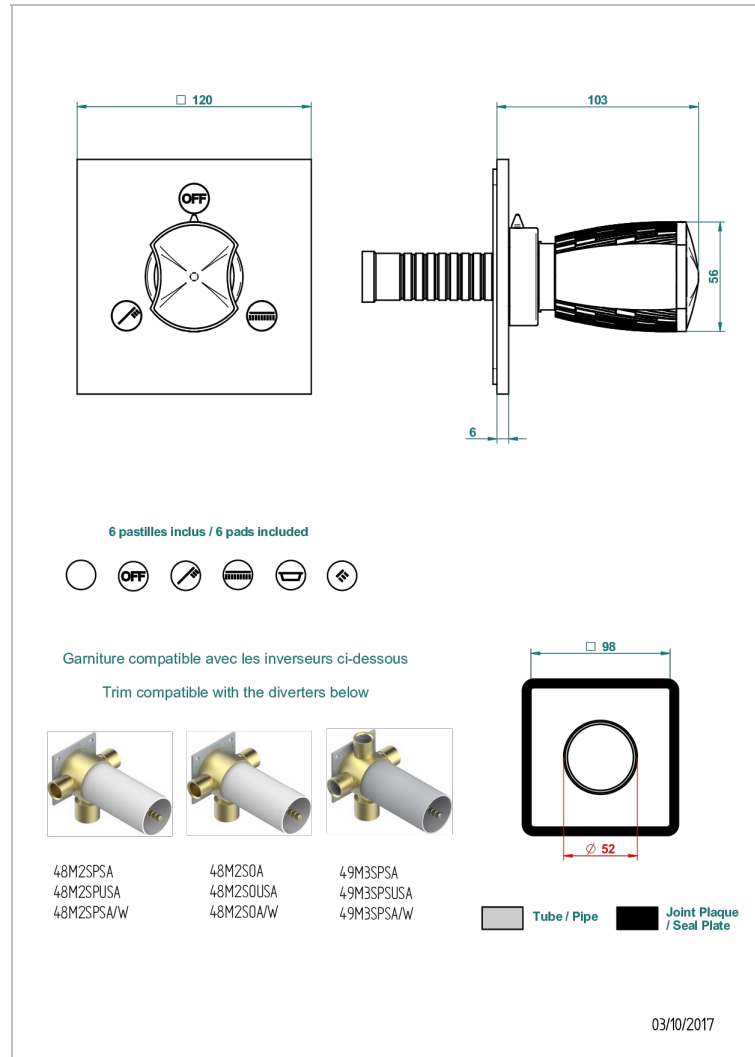

INFINI WHITE PORCELAIN WITH PLATINUM DECOR

U2E-48M2SB

Trim for wall mounted diverter, 2 ways - ref. 48M2 and 3 ways - ref. 49M3

CHARACTERISTIC

- Infini White Porcelain with Platinum decor
- Trim for wall mounted diverter, 2 ways - ref. 48M2 and 3 ways - ref. 49M3

RELATED SKU'S

- Ref. G00-48M2SOA Wall mounted 3-way diverter with ceramic cartridge for concealed installation- 1 inlet 3/4" and 2 outlets 1/2" without stop position, without trim
- Ref. G00-48M2SPSA Wall mounted 3-way diverter with ceramic cartridge for concealed installation, 1 inlet 3/4" and 2 outlets 1/2" with stop position, without trim
- Ref. G00-49M3SPSA Wall mounted 4-way diverter with ceramic cartridge for concealed installation- 1 inlet 3/4" and 3 outlets 1/2" with stop position, without trim