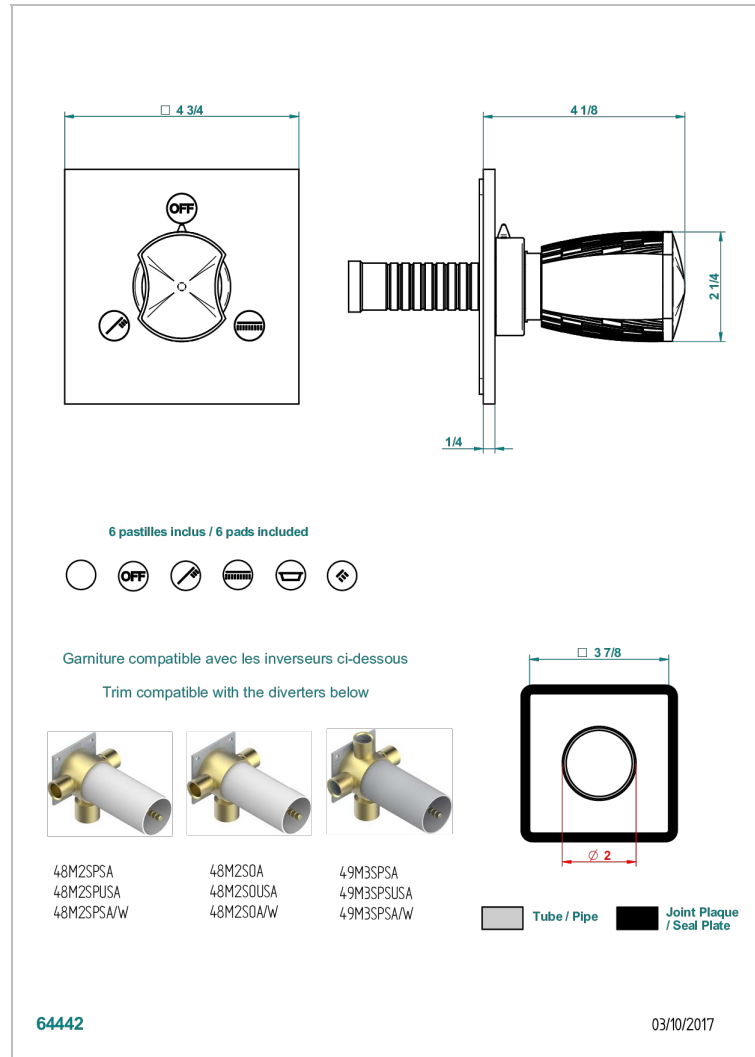

INFINI WHITE PORCELAIN WITH PLATINUM DECOR

U2E-48M2SB

Trim for wall mounted diverter, 2 ways - ref. 48M2 and 3 ways - ref. 49M3

CARACTERÍSTICAS

- Infini White Porcelain with Platinum decor
- Trim for wall mounted diverter, 2 ways - ref. 48M2 and 3 ways - ref. 49M3

PRODUCTOS RELACIONADOS

- Ref. G00-48M2SOA Wall mounted 3-way diverter with ceramic cartridge for concealed installation- 1 inlet 3/4" and 2 outlets 1/2" without stop position, without trim
- Ref. G00-48M2SPSA Wall mounted 3-way diverter with ceramic cartridge for concealed installation, 1 inlet 3/4" and 2 outlets 1/2" with stop position, without trim
- Ref. G00-49M3SPSA Wall mounted 4-way diverter with ceramic cartridge for concealed installation- 1 inlet 3/4" and 3 outlets 1/2" with stop position, without trim