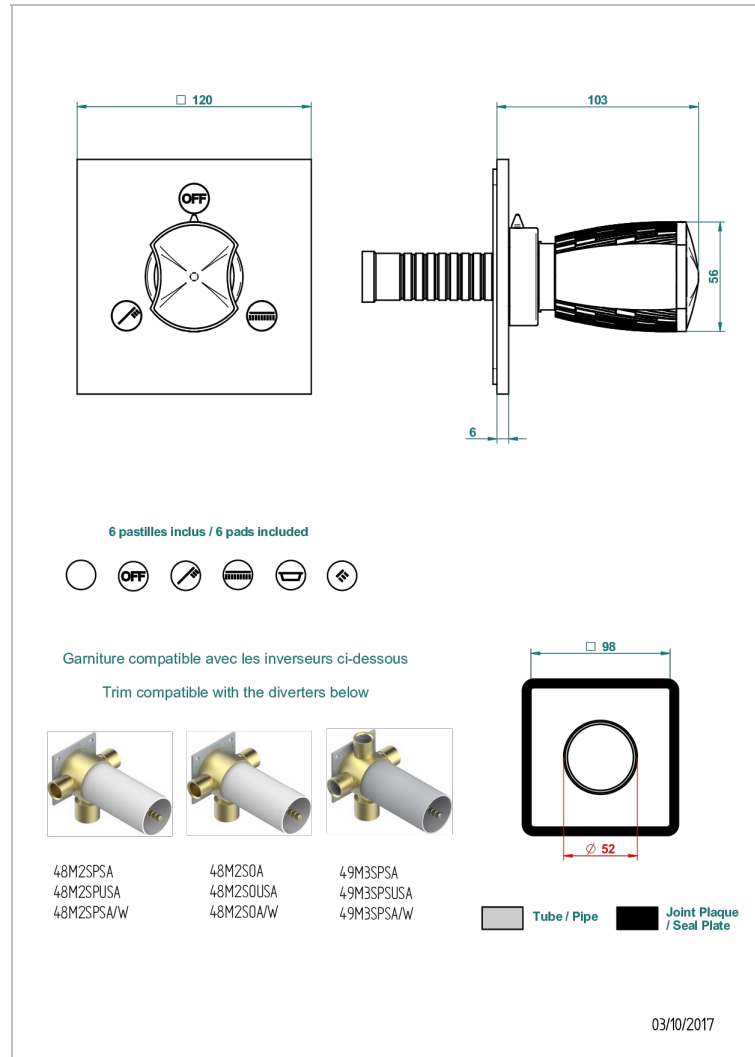

# INFINI WHITE PORCELAIN WITH PLATINUM DECOR

U2E-48M2SB

Trim for wall mounted diverter, 2 ways - ref. 48M2 and 3 ways - ref. 49M3

## CHARACTERISTIC

- Infini White Porcelain with Platinum decor
- Trim for wall mounted diverter, 2 ways - ref. 48M2 and 3 ways - ref. 49M3

## RELATED SKU'S

- Ref. G00-48M2SOA Wall mounted 3-way diverter with ceramic cartridge for concealed installation- 1 inlet 3/4" and 2 outlets 1/2" without stop position, without trim
- Ref. G00-48M2SPSA Wall mounted 3-way diverter with ceramic cartridge for concealed installation, 1 inlet 3/4" and 2 outlets 1/2" with stop position, without trim
- Ref. G00-49M3SPSA Wall mounted 4-way diverter with ceramic cartridge for concealed installation- 1 inlet 3/4" and 3 outlets 1/2" with stop position, without trim