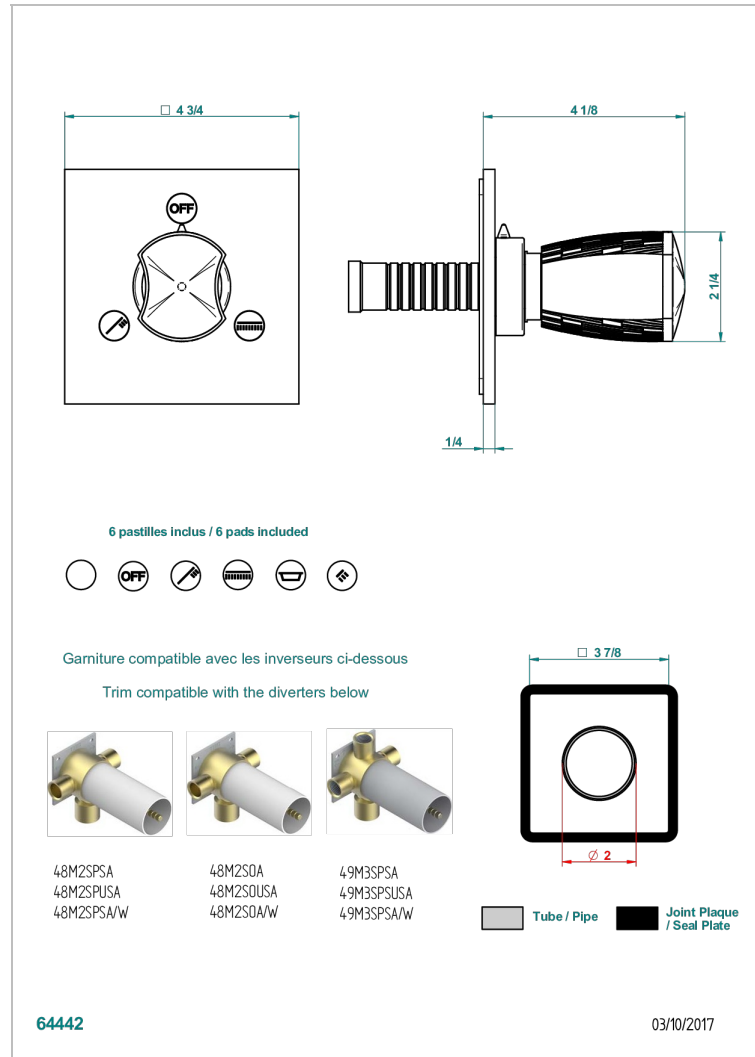

INFINI WHITE PORCELAIN WITH PLATINUM DECOR

U2E-48M2SB

Trim for wall mounted diverter, 2 ways - ref. 48M2 and 3 ways - ref. 49M3

CHARACTERISTIC

- Infini White Porcelain with Platinum decor
- Trim for wall mounted diverter, 2 ways - ref. 48M2 and 3 ways - ref. 49M3

RELATED SKU'S

- Ref. G00-48M2SOA Wall mounted 3-way diverter with ceramic cartridge for concealed installation- 1 inlet 3/4" and 2 outlets 1/2" without stop position, without trim
- Ref. G00-48M2SPSA Wall mounted 3-way diverter with ceramic cartridge for concealed installation, 1 inlet 3/4" and 2 outlets 1/2" with stop position, without trim
- Ref. G00-49M3SPSA Wall mounted 4-way diverter with ceramic cartridge for concealed installation- 1 inlet 3/4" and 3 outlets 1/2" with stop position, without trim