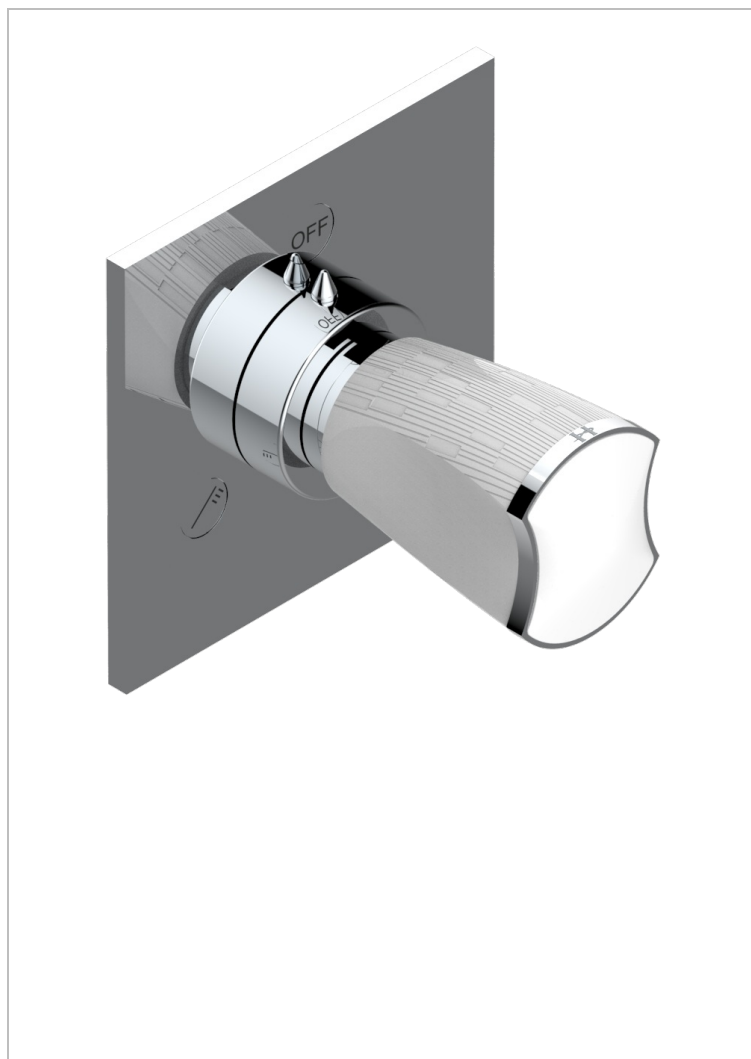

INFINI WHITE PORCELAIN

U2D-48M2SB

Trim for wall mounted diverter - 2 ways ref.48M2 & 3 ways ref.49M3

CHARACTERISTIC

- Infini White Porcelain
- Trim for wall mounted diverter - 2 ways ref.48M2 & 3 ways ref.49M3

RELATED SKU'S

- Ref. G00-48M2SOUSA Wall mounted 3-way diverter with ceramic cartridge for concealed installation- 1 inlet 3/4" and 2 outlets 1/2" without shared ports no stop position - no trim
- Ref. G00-48M2SPSUSA Wall mounted 3-way diverter with ceramic cartridge for concealed installation- 1 inlet 3/4" and 2 outlets 1/2" with positive top, no shared ports - no trim
- Ref. G00-49M3SPSUSA Wall mounted 4-way diverter with ceramic cartridge for concealed installation- 1 inlet 3/4" and 3 outlets 1/2" with positive top, no shared ports - no trim