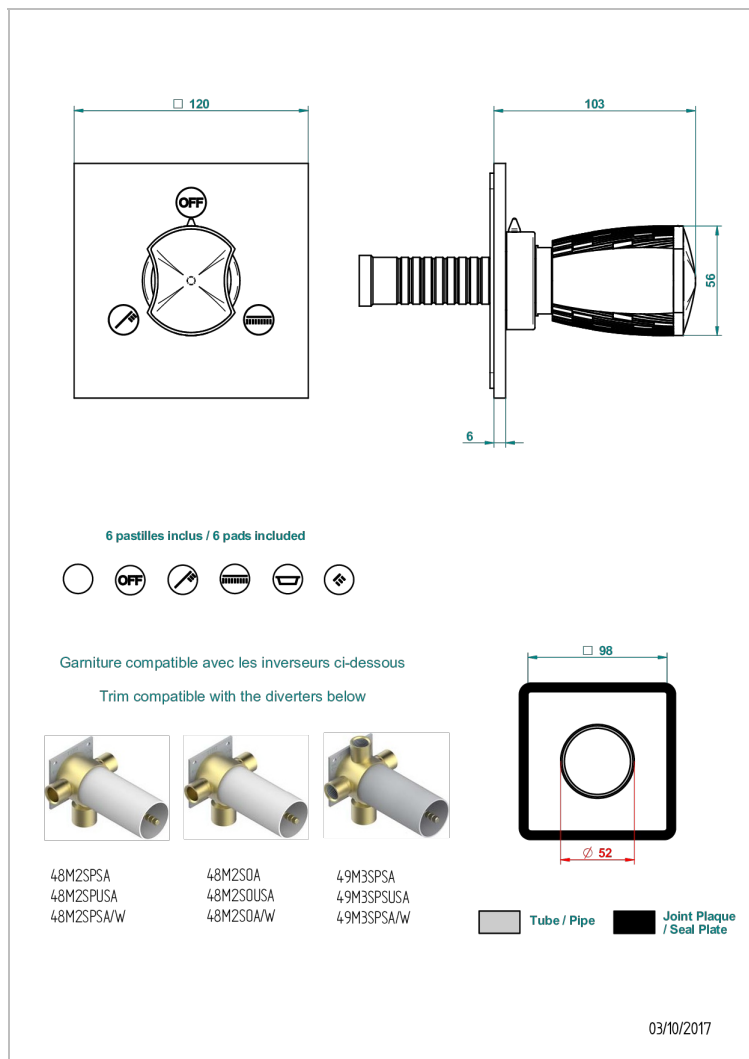

INFINI WHITE PORCELAIN

U2D-48M2SB

Trim for wall mounted diverter - 2 ways ref.48M2 & 3 ways ref.49M3

CHARACTERISTIC

- Infini White Porcelain
- Trim for wall mounted diverter - 2 ways ref.48M2 & 3 ways ref.49M3

RELATED SKU'S

- Ref. G00-48M2SOUSA Wall mounted 3-way diverter with ceramic cartridge for concealed installation- 1 inlet 3/4" and 2 outlets 1/2" without shared ports no stop position - no trim
- Ref. G00-48M2SPSUSA Wall mounted 3-way diverter with ceramic cartridge for concealed installation- 1 inlet 3/4" and 2 outlets 1/2" with positive top, no shared ports - no trim
- Ref. G00-49M3SPSUSA Wall mounted 4-way diverter with ceramic cartridge for concealed installation- 1 inlet 3/4" and 3 outlets 1/2" with positive top, no shared ports - no trim