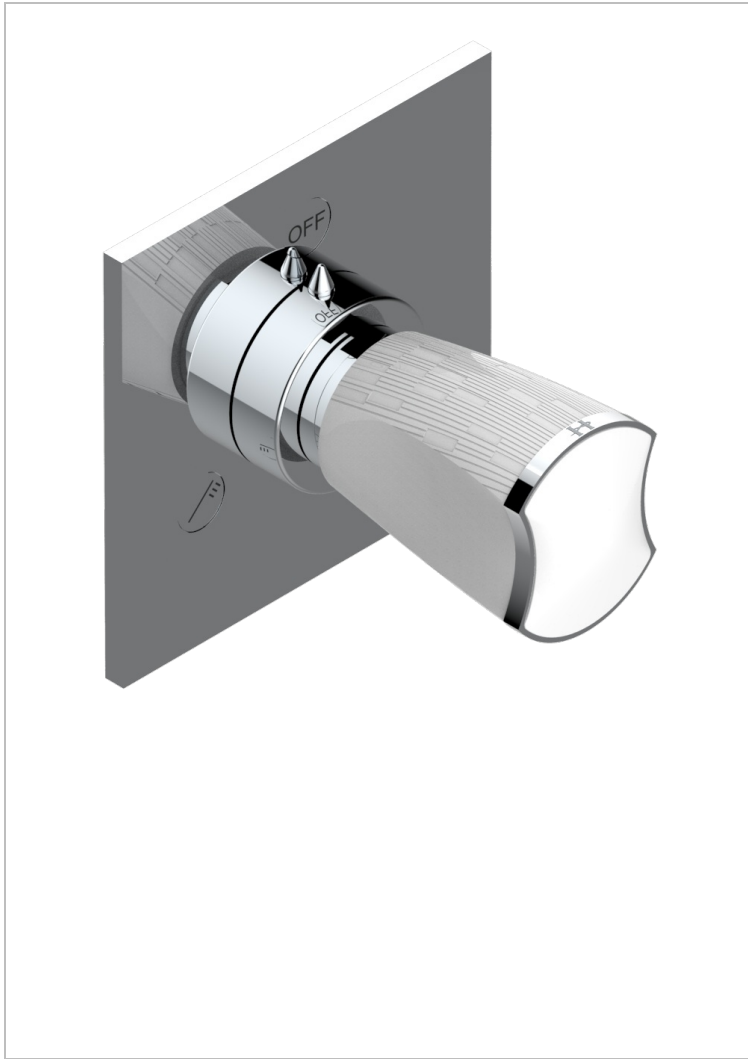

# INFINI WHITE PORCELAIN

U2D-48M2SB

Trim for wall mounted diverter - 2 ways ref.48M2 & 3 ways ref.49M3

□ 4 3/4

4 1/8

2 1/4

1/4

6 pastilles inclus / 6 pads included

Garniture compatible avec les inverseurs ci-dessous  
Trim compatible with the diverters below

48M2SPSA  
48M2SPUSA  
48M2SPSA/W

48M2S0A  
48M2S0USA  
48M2S0A/W

49M3SPSA  
49M3SPSUSA  
49M3SPSA/W

□ 3 7/8

∅ 2

## CHARACTERISTIC

- Infini White Porcelain
- Trim for wall mounted diverter - 2 ways ref.48M2 & 3 ways ref.49M3

## RELATED SKU'S

- Ref. G00-48M2SOUSA Wall mounted 3-way diverter with ceramic cartridge for concealed installation- 1 inlet 3/4" and 2 outlets 1/2" without shared ports no stop position - no trim
- Ref. G00-48M2SPSUSA Wall mounted 3-way diverter with ceramic cartridge for concealed installation- 1 inlet 3/4" and 2 outlets 1/2" with positive top, no shared ports - no trim
- Ref. G00-49M3SPSUSA Wall mounted 4-way diverter with ceramic cartridge for concealed installation- 1 inlet 3/4" and 3 outlets 1/2" with positive top, no shared ports - no trim