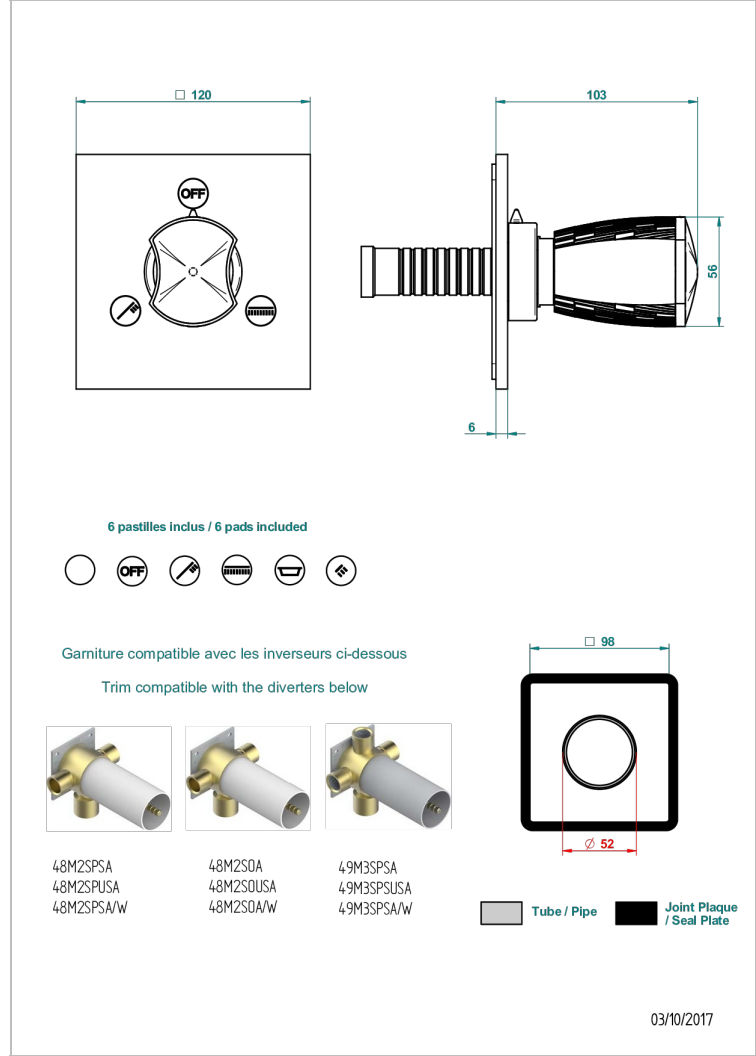

# INFINI WHITE PORCELAIN

U2D-48M2SB

Trim for wall mounted diverter, 2 ways - ref. 48M2 and 3 ways - ref. 49M3

## CHARACTERISTIC

- Infini White Porcelain
- Trim for wall mounted diverter, 2 ways - ref. 48M2 and 3 ways - ref. 49M3

## RELATED SKU'S

- Ref. G00-48M2SOA Wall mounted 3-way diverter with ceramic cartridge for concealed installation- 1 inlet 3/4" and 2 outlets 1/2" without stop position, without trim
- Ref. G00-48M2SPSA Wall mounted 3-way diverter with ceramic cartridge for concealed installation, 1 inlet 3/4" and 2 outlets 1/2" with stop position, without trim
- Ref. G00-49M3SPSA Wall mounted 4-way diverter with ceramic cartridge for concealed installation- 1 inlet 3/4" and 3 outlets 1/2" with stop position, without trim