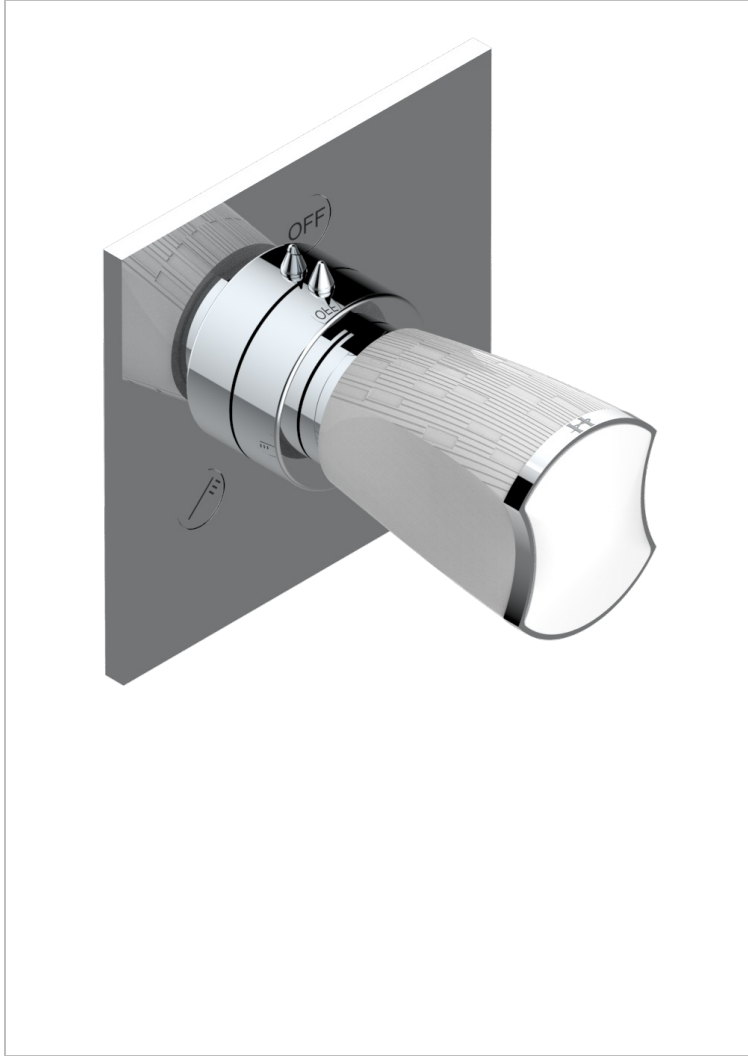

# INFINI WHITE PORCELAIN

U2D-48M2SB

Trim for wall mounted diverter, 2 ways - ref. 48M2 and 3 ways - ref. 49M3

## CHARACTERISTIC

- Infini White Porcelain
- Trim for wall mounted diverter, 2 ways - ref. 48M2 and 3 ways - ref. 49M3

## RELATED SKU'S

- Ref. G00-48M2SOA Wall mounted 3-way diverter with ceramic cartridge for concealed installation- 1 inlet 3/4" and 2 outlets 1/2" without stop position, without trim
- Ref. G00-48M2SPSA Wall mounted 3-way diverter with ceramic cartridge for concealed installation, 1 inlet 3/4" and 2 outlets 1/2" with stop position, without trim
- Ref. G00-49M3SPSA Wall mounted 4-way diverter with ceramic cartridge for concealed installation- 1 inlet 3/4" and 3 outlets 1/2" with stop position, without trim