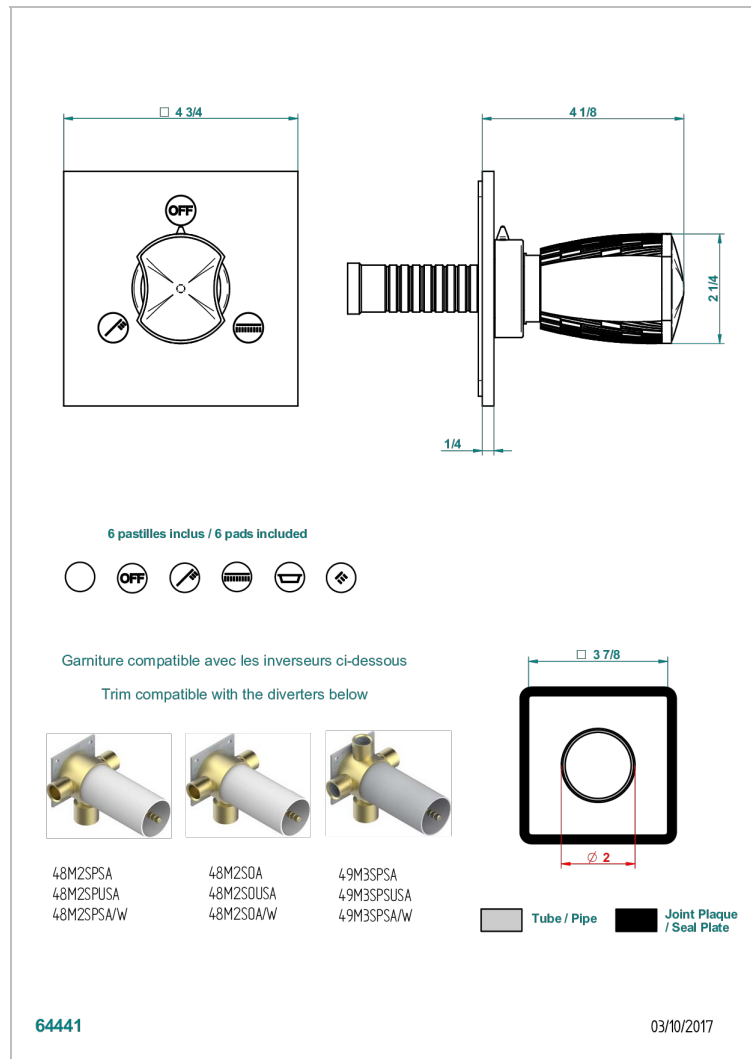

INFINI WHITE PORCELAIN

U2D-48M2SB

Trim for wall mounted diverter, 2 ways - ref. 48M2 and 3 ways - ref. 49M3

CHARACTERISTIC

- Infini White Porcelain
- Trim for wall mounted diverter, 2 ways - ref. 48M2 and 3 ways - ref. 49M3

RELATED SKU'S

- Ref. G00-48M2SOA Wall mounted 3-way diverter with ceramic cartridge for concealed installation- 1 inlet 3/4" and 2 outlets 1/2" without stop position, without trim
- Ref. G00-48M2SPSA Wall mounted 3-way diverter with ceramic cartridge for concealed installation, 1 inlet 3/4" and 2 outlets 1/2" with stop position, without trim
- Ref. G00-49M3SPSA Wall mounted 4-way diverter with ceramic cartridge for concealed installation- 1 inlet 3/4" and 3 outlets 1/2" with stop position, without trim