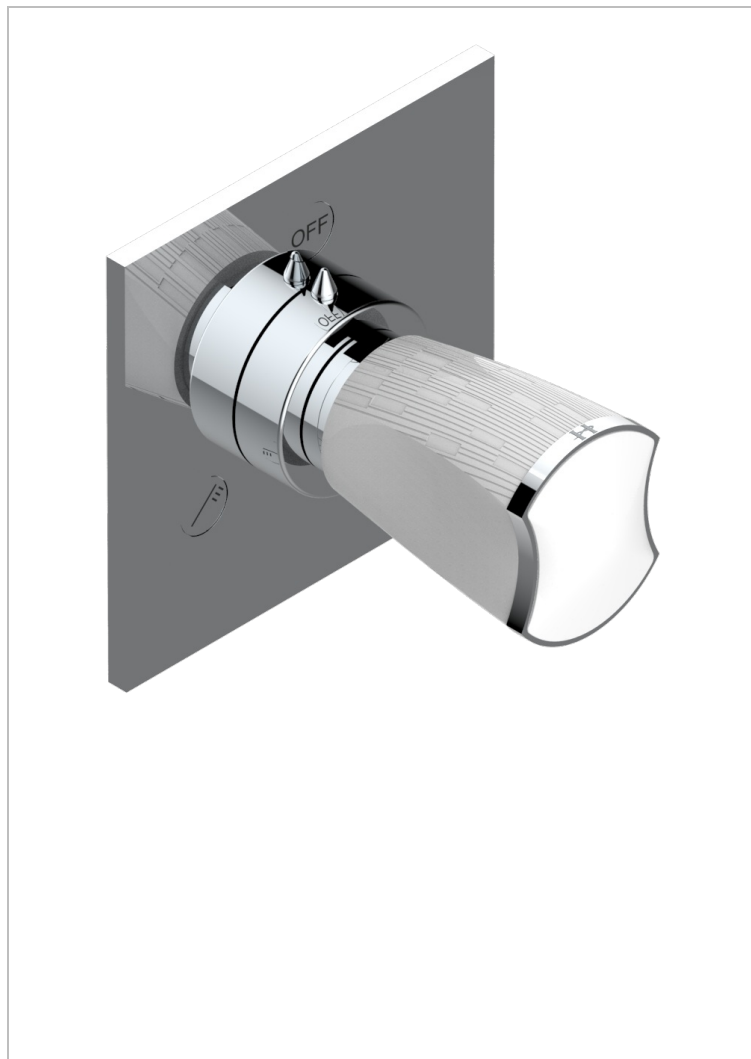

INFINI WHITE PORCELAIN

U2D-48M2SB

Trim for wall mounted diverter, 2 ways - ref. 48M2 and 3 ways - ref. 49M3

CHARACTERISTIC

- Infini White Porcelain
- Trim for wall mounted diverter, 2 ways - ref. 48M2 and 3 ways - ref. 49M3

RELATED SKU'S

- Ref. G00-48M2SOA Wall mounted 3-way diverter with ceramic cartridge for concealed installation- 1 inlet 3/4" and 2 outlets 1/2" without stop position, without trim
- Ref. G00-48M2SPSA Wall mounted 3-way diverter with ceramic cartridge for concealed installation, 1 inlet 3/4" and 2 outlets 1/2" with stop position, without trim
- Ref. G00-49M3SPSA Wall mounted 4-way diverter with ceramic cartridge for concealed installation- 1 inlet 3/4" and 3 outlets 1/2" with stop position, without trim