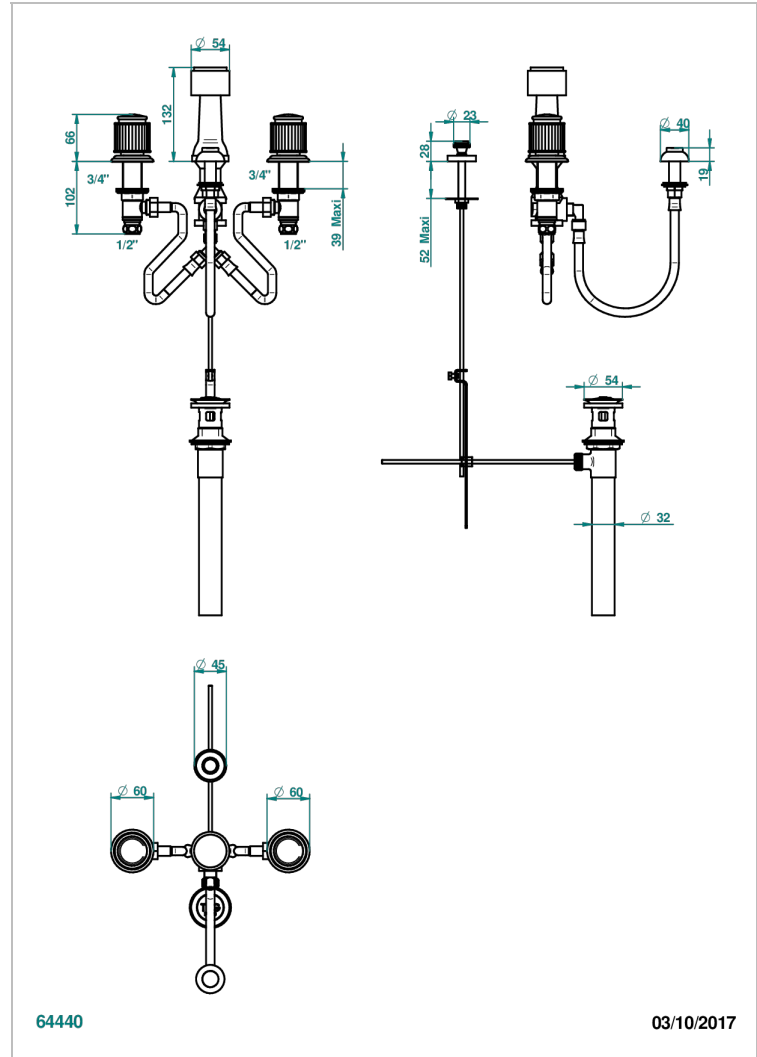

# JAIPUR BLACK ONYX

A9C-207KA

Deck mounted 3-hole bidet with vertical spray, vacuum breaker and drain

64440

03/10/2017

Nickel color PVD - H55

Nickel polished - B01

Soft gold - F30

Soft matt gold - F31

Umber PVD - H66